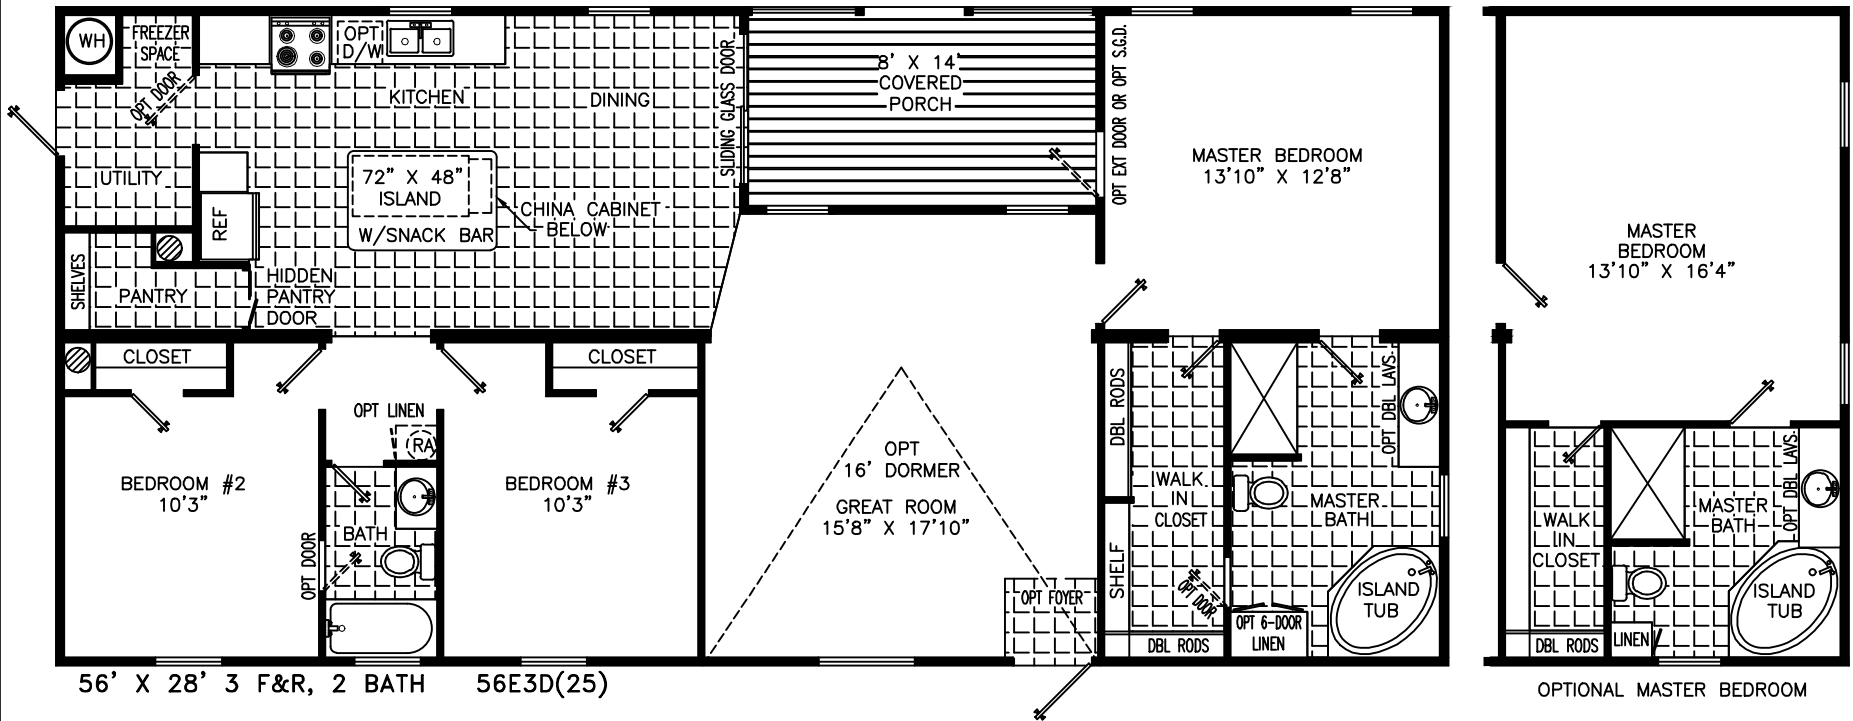

# Prestige Home Centers

ELI

GROSS FLOOR AREA 1484.0 SQ.FT.      HEATED FLOOR AREA 1372.0 SQ.FT.

*Homes Designed, Built & Serviced  
By NOBILITY HOMES*

MANUFACTURED IN ACCORDANCE WITH STANDARDS DEVELOPED AND ENFORCED BY HUD. DUE TO OUR CONTINUING PROGRAM OF PRODUCT IMPROVEMENT, PRICES AND SPECIFICATIONS ARE SUBJECT TO CHANGE WITHOUT NOTICE. SOME ITEMS SUCH AS TIRES, RIMS, AXLES AND HITCHES MAY HAVE BEEN RECYCLED AFTER INSPECTION FOR SAFETY AND APPRARANCE. ALL DIMENSIONS ARE NOMINAL.