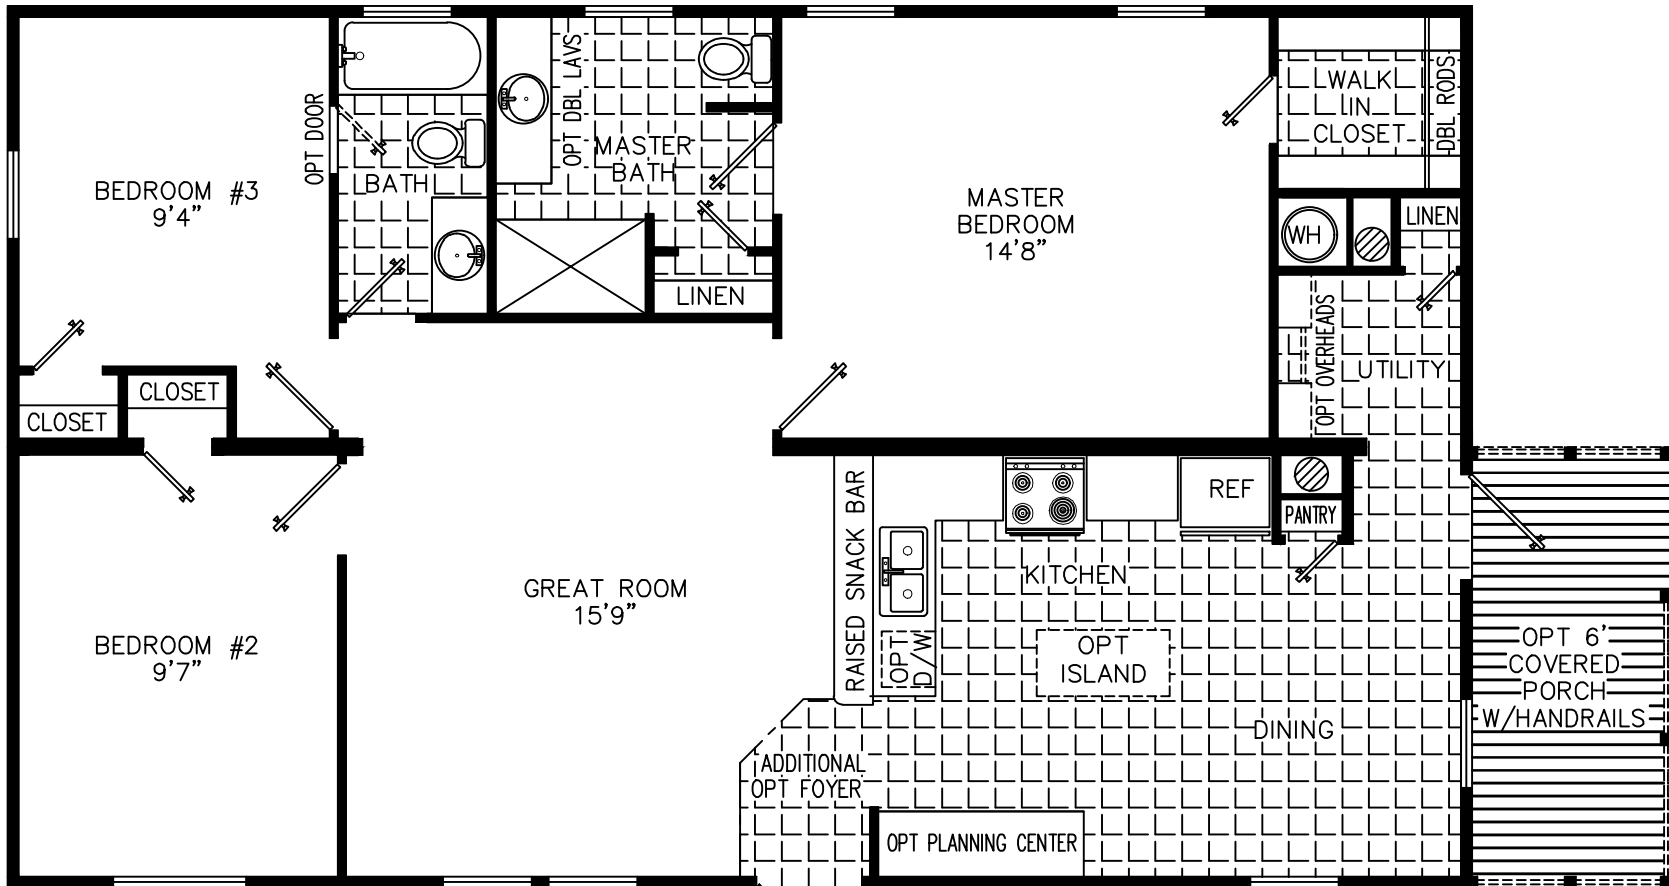

Prestige Home Centers

MARIA

44' X 28' 3 BR, 2 BATH
1166.0 SQ. FT.

44E3H(7)
WITH OPT PORCH

CATHEDRAL CEILING THROUGHOUT

*Homes Designed, Built & Serviced
By NOBILITY HOMES*

MANUFACTURED IN ACCORDANCE WITH STANDARDS DEVELOPED AND ENFORCED BY HUD. DUE TO OUR CONTINUING PROGRAM OF PRODUCT IMPROVEMENT, PRICES AND SPECIFICATIONS ARE SUBJECT TO CHANGE WITHOUT NOTICE. SOME ITEMS SUCH AS TIRES, RIMS, AXLES AND HITCHES MAY HAVE BEEN RECYCLED AFTER INSPECTION FOR SAFETY AND APPRARANCE. ALL DIMENSIONS ARE NOMINAL.