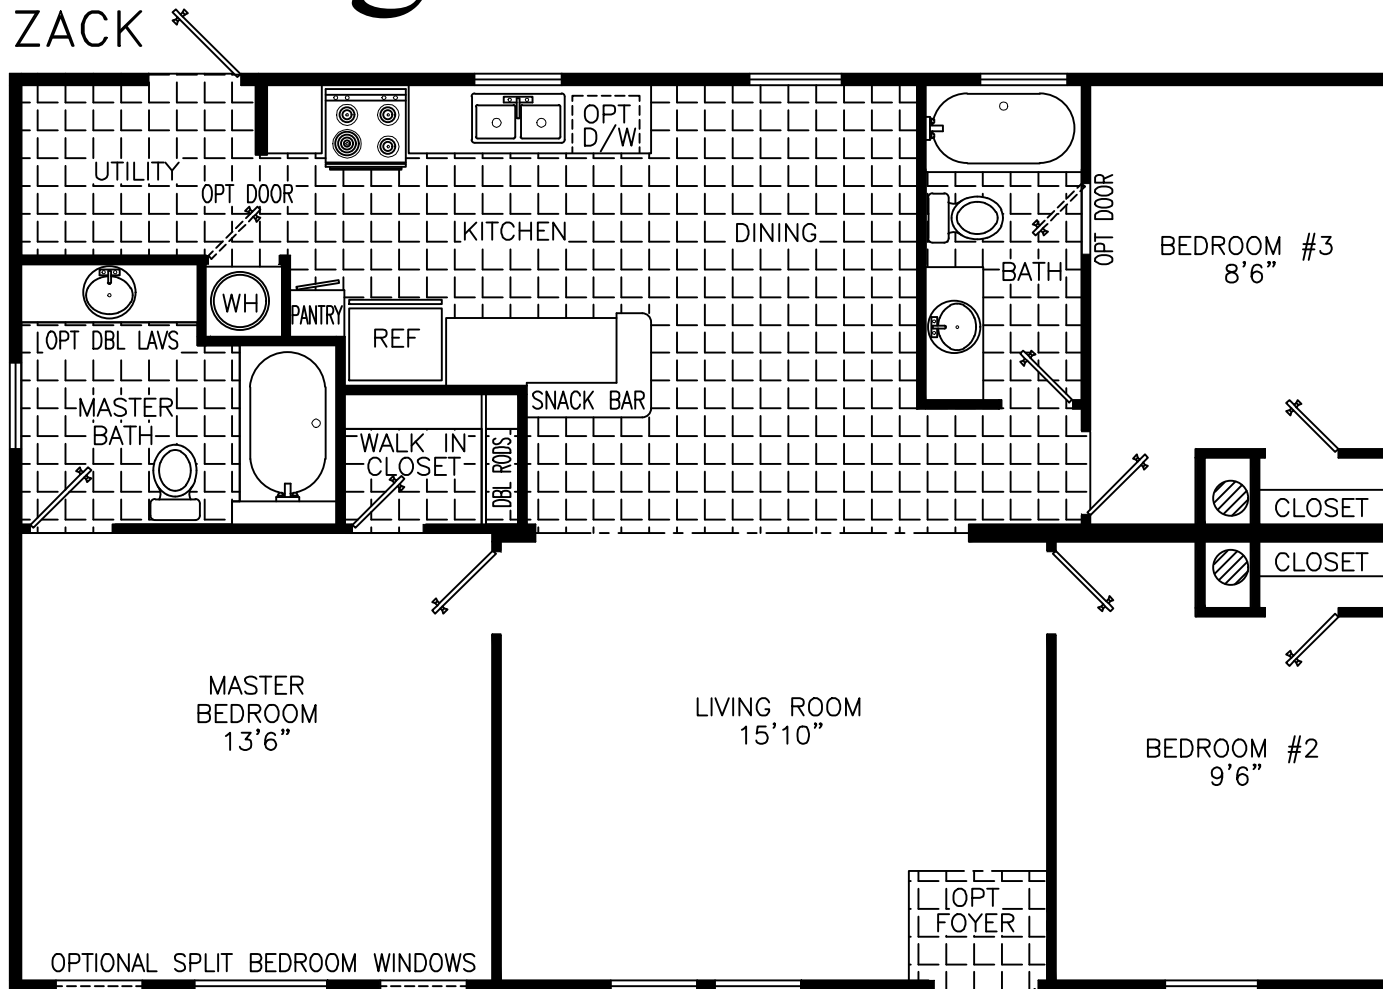

Prestige Home Centers

40' X 28' 3 F&R, 2 BATH 1060 SQ. FT. 40E3H(14)

*Homes Designed, Built & Serviced
By NOBILITY HOMES*

MANUFACTURED IN ACCORDANCE WITH STANDARDS DEVELOPED AND ENFORCED BY HUD. DUE TO OUR CONTINUING PROGRAM OF PRODUCT IMPROVEMENT, PRICES AND SPECIFICATIONS ARE SUBJECT TO CHANGE WITHOUT NOTICE. SOME ITEMS SUCH AS TIRES, RIMS, AXLES AND HITCHES MAY HAVE BEEN RECYCLED AFTER INSPECTION FOR SAFETY AND APPRARANSE. ALL DIMENSIONS ARE NOMINAL.