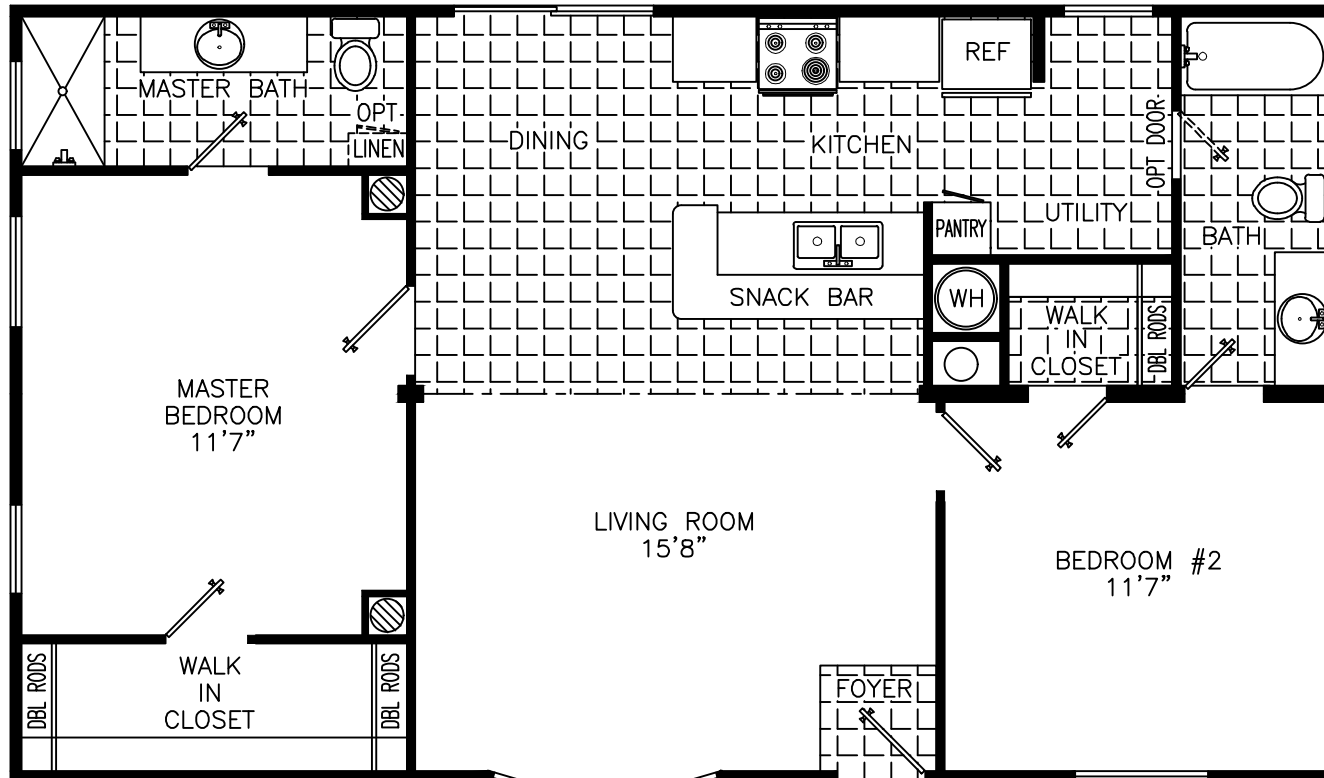

Prestige Home Centers

MANDY

44' X 24' 2 F&R, 2 BATH
 933.3 SQ. FT. - 24' WIDE
 966.7 SQ. FT. - 26' WIDE
 1060.0 SQ. FT. - 28' WIDE

40C3H(12) 2BR (ALSO AVAILABLE IN 26' & 28' WIDE)
 CATHEDRAL CEILING THROUGHOUT