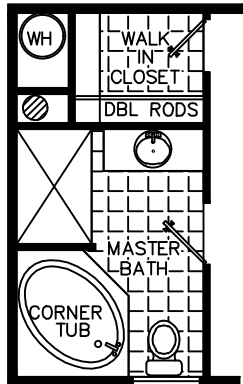

Prestige Home Centers

OPT GLAMOUR BATH

OPTIONAL TWO BEDROOM

*Homes Designed, Built & Serviced
By NOBILITY HOMES*

MANUFACTURED IN ACCORDANCE WITH STANDARDS DEVELOPED AND ENFORCED BY HUD. DUE TO OUR CONTINUING PROGRAM OF PRODUCT IMPROVEMENT, PRICES AND SPECIFICATIONS ARE SUBJECT TO CHANGE WITHOUT NOTICE. SOME ITEMS SUCH AS TIRES, RIMS, AXLES AND HITCHES MAY HAVE BEEN RECYCLED AFTER INSPECTION FOR SAFETY AND APPEARANCE. ALL DIMENSIONS ARE NOMINAL.