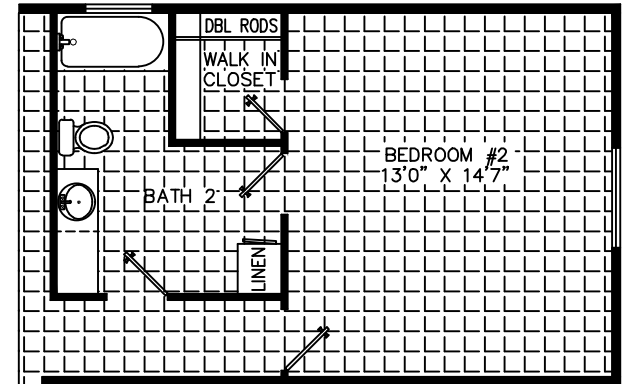

Prestige Home Centers

OPT GLAMOUR BATH

OPTIONAL TWO BEDROOM

*Homes Designed, Built & Serviced
By NOBILITY HOMES*

MANUFACTURED IN ACCORDANCE WITH STANDARDS DEVELOPED AND ENFORCED BY HUD. DUE TO OUR CONTINUING PROGRAM OF PRODUCT IMPROVEMENT, PRICES AND SPECIFICATIONS ARE SUBJECT TO CHANGE WITHOUT NOTICE. SOME ITEMS SUCH AS TIRES, RIMS, AXLES AND HITCHES MAY HAVE BEEN RECYCLED AFTER INSPECTION FOR SAFETY AND APPEARANCE. ALL DIMENSIONS ARE NOMINAL.