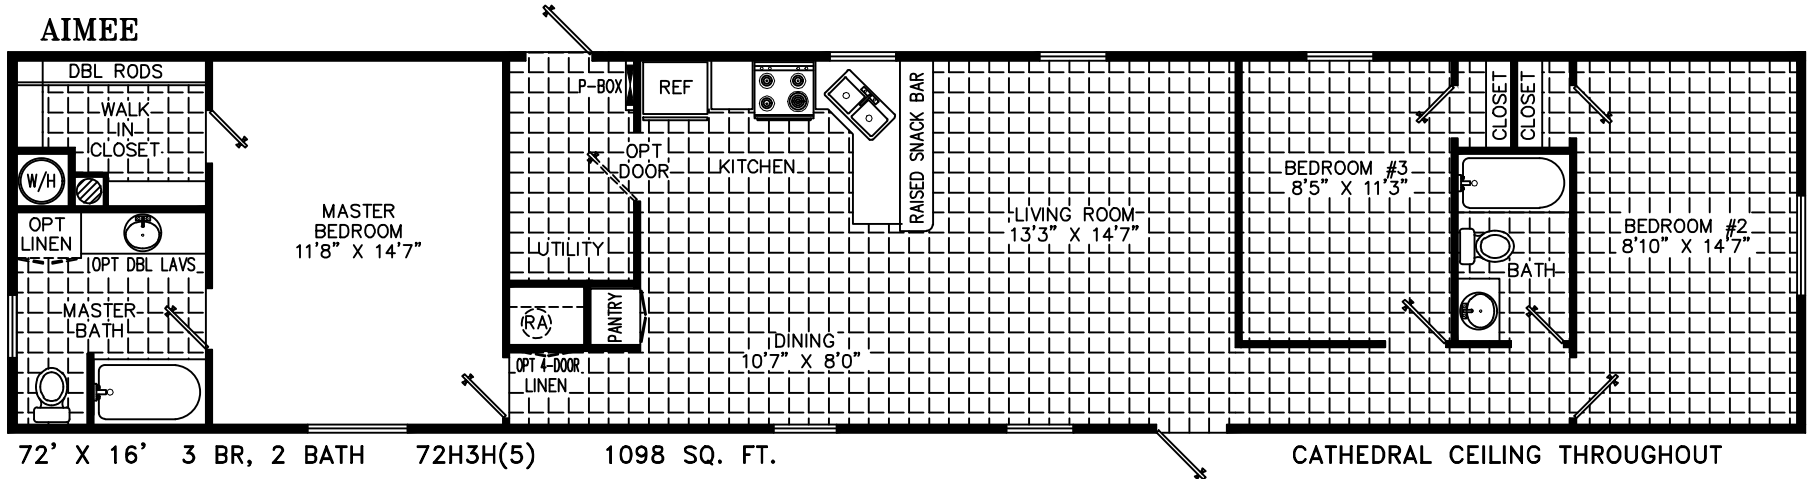

Prestige Home Centers

OPT GLAMOUR BATH

OPTIONAL TWO BEDROOM

*Homes Designed, Built & Serviced
By NOBILITY HOMES*

MANUFACTURED IN ACCORDANCE WITH STANDARDS DEVELOPED AND ENFORCED BY HUD. DUE TO OUR CONTINUING PROGRAM OF PRODUCT IMPROVEMENT, PRICES AND SPECIFICATIONS ARE SUBJECT TO CHANGE WITHOUT NOTICE. SOME ITEMS SUCH AS TIRES, RIMS, AXLES AND HITCHES MAY HAVE BEEN RECYCLED AFTER INSPECTION FOR SAFETY AND APPEARANCE. ALL DIMENSIONS ARE NOMINAL.