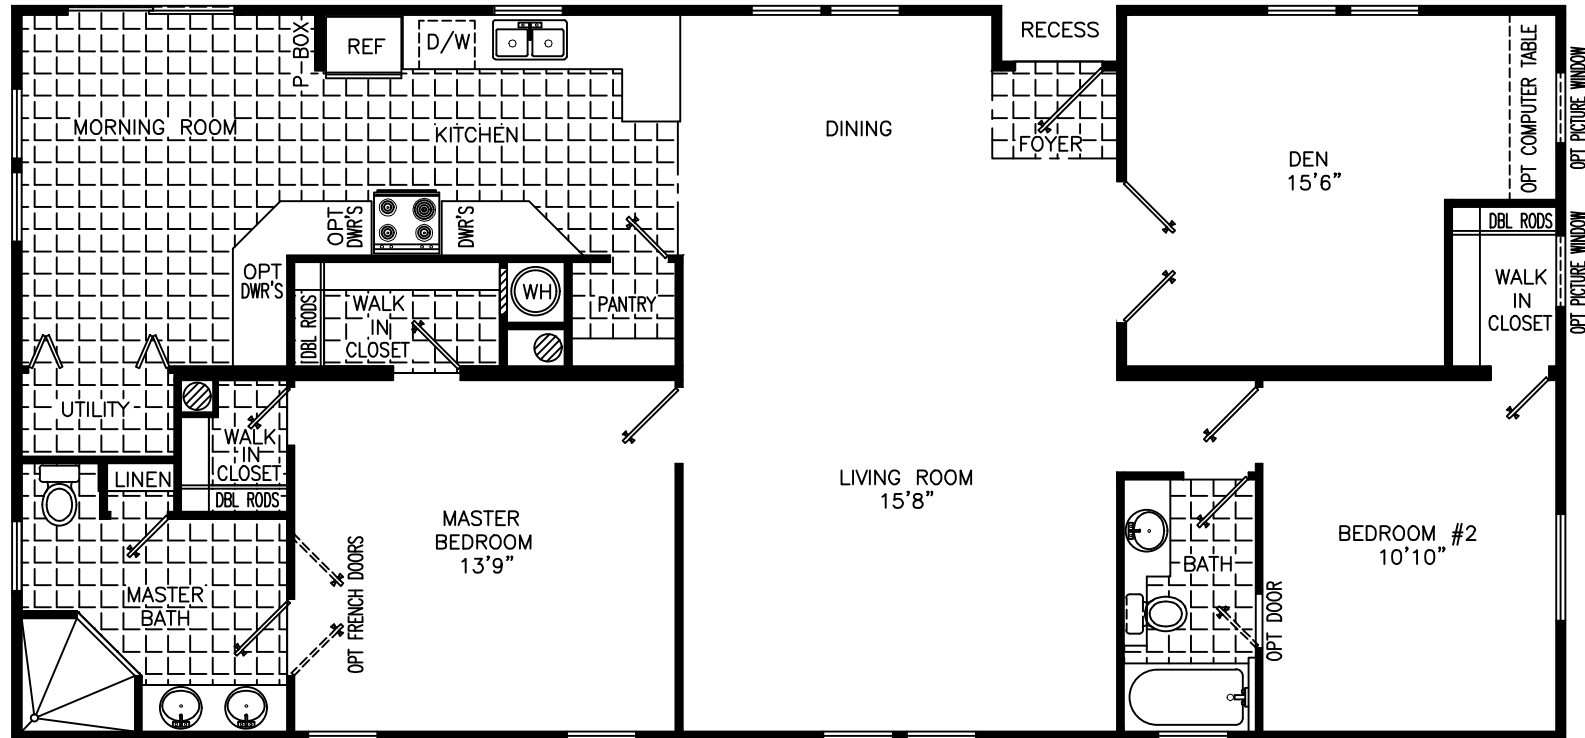

Prestige Home Centers

ASHLEY

56' X 28' 2 F&R, 2 BATH 56E2H(2)
1484 SQ. FT.

CATHEDRAL CEILING THROUGHOUT

*Homes Designed, Built & Serviced
By NOBILITY HOMES*

MANUFACTURED IN ACCORDANCE WITH STANDARDS DEVELOPED AND ENFORCED BY HUD. DUE TO OUR CONTINUING PROGRAM OF PRODUCT IMPROVEMENT, PRICES AND SPECIFICATIONS ARE SUBJECT TO CHANGE WITHOUT NOTICE. SOME ITEMS SUCH AS TIRES, RIMS, AXLES AND HITCHES MAY HAVE BEEN RECYCLED AFTER INSPECTION FOR SAFETY AND APPRARANCE. ALL DIMENSIONS ARE NOMINAL.