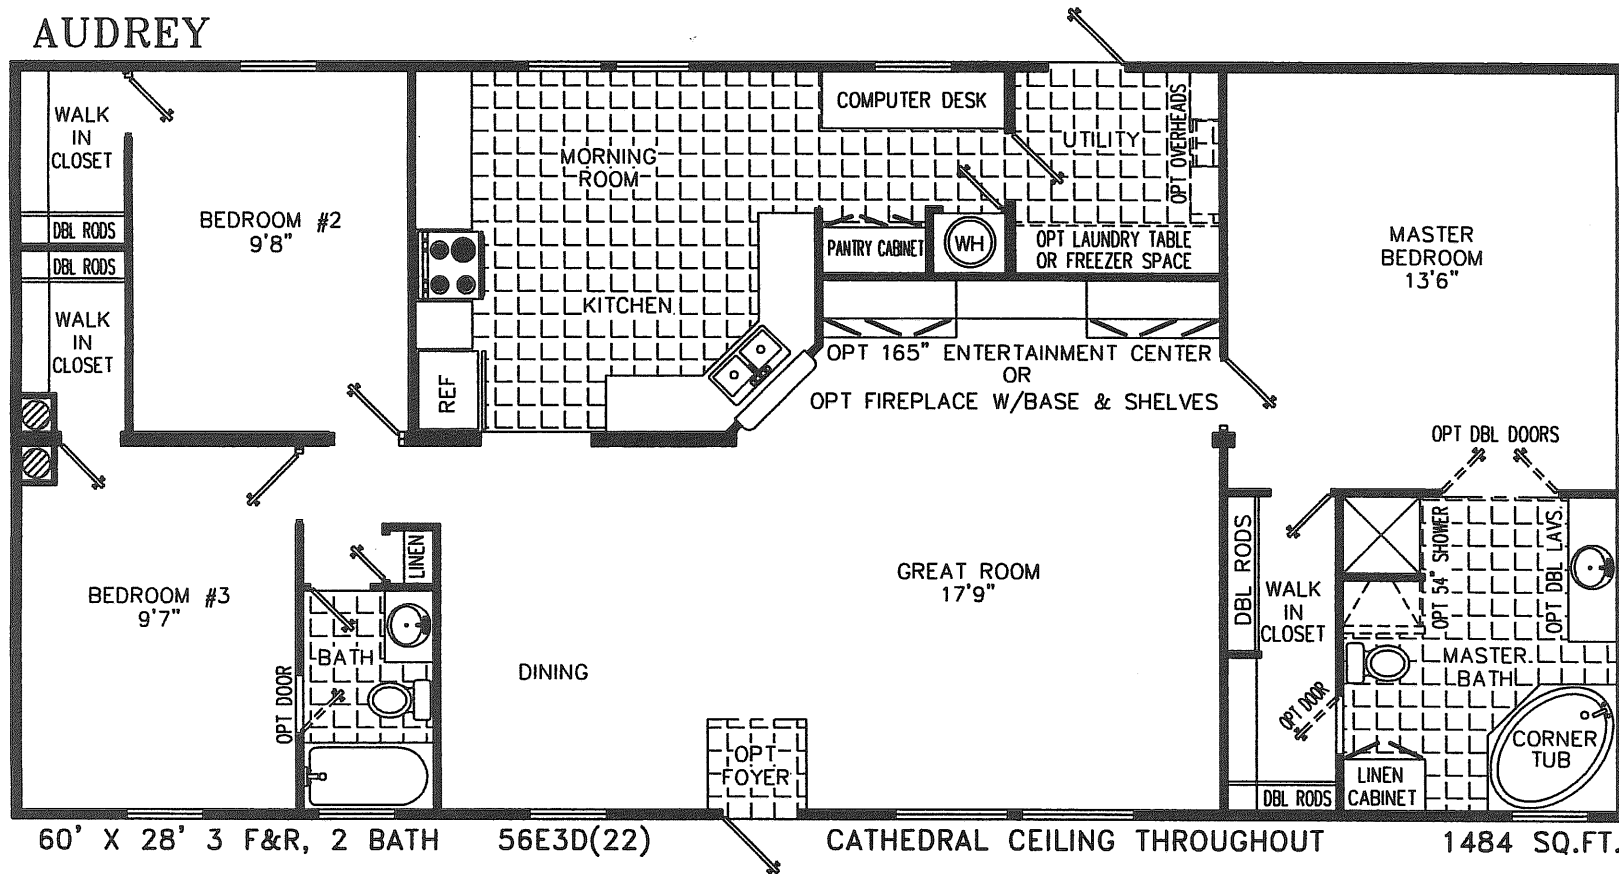

# Prestige Home Centers

AUDREY

*Homes Designed, Built & Serviced  
By NOBILITY HOMES*

THE OVERALL LENGTH INCLUDES A HITCH OF APPROXIMATELY FOUR FEET ON ALL HOMES.

MANUFACTURED IN ACCORDANCE WITH STANDARDS DEVELOPED AND ENFORCED BY HUD. DUE TO OUR CONTINUING PROGRAM OF PRODUCT IMPROVEMENT, PRICES AND SPECIFICATIONS ARE SUBJECT TO CHANGE WITHOUT NOTICE. SOME ITEMS SUCH AS TIRES, RIMS, AXLES, AND HITCHES MAY HAVE BEEN RECYCLED AFTER INSPECTION FOR SAFETY AND APPEARANCE. ALL DIMENSIONS ARE NOMINAL.