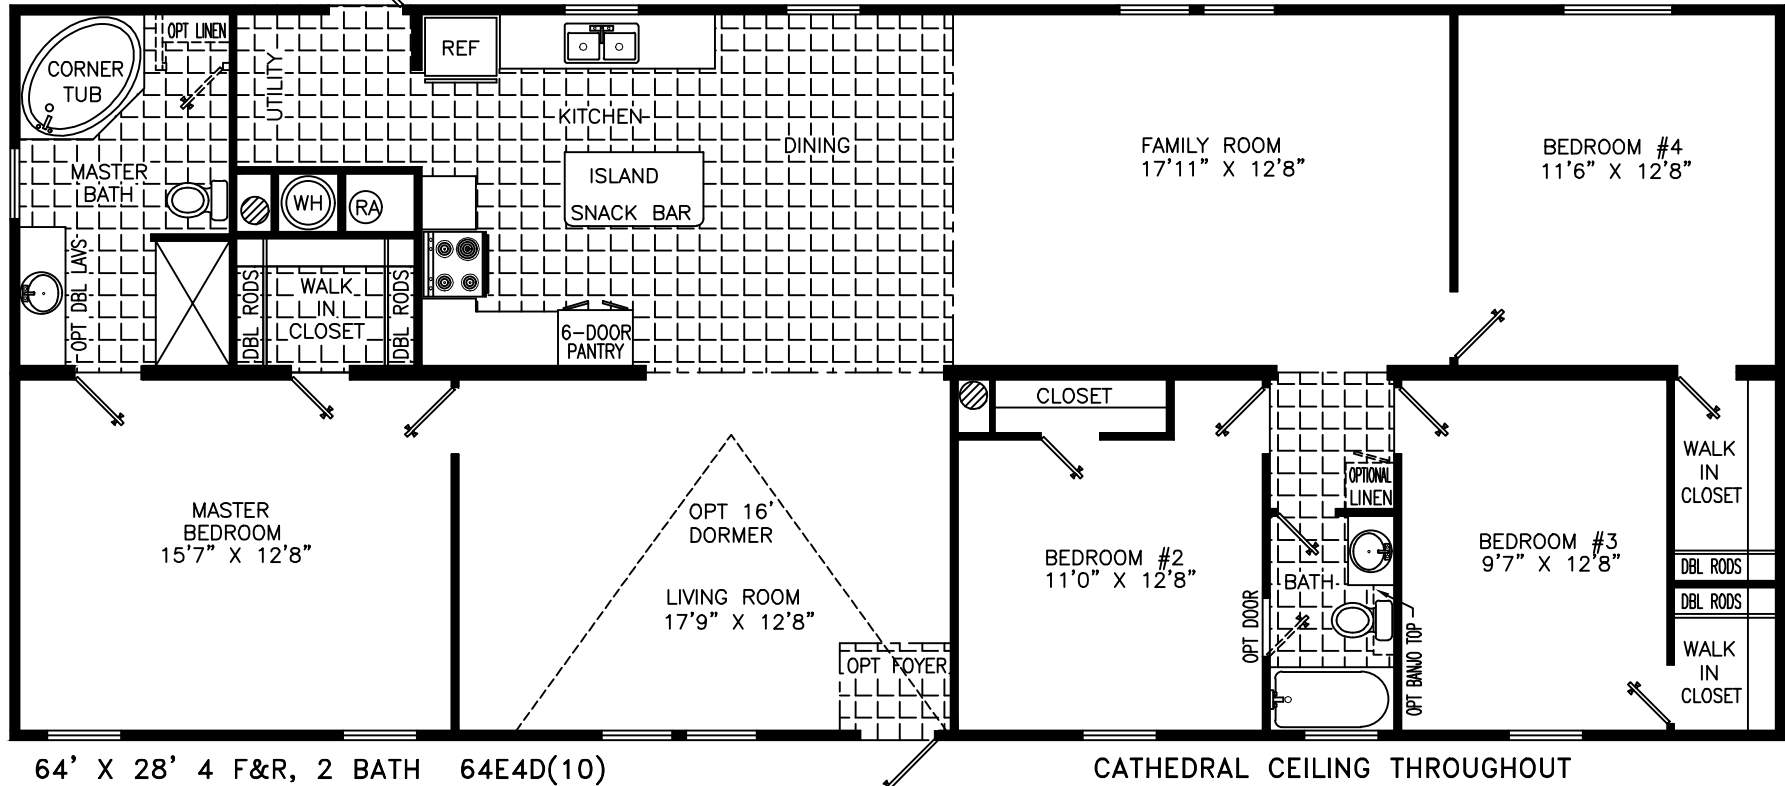

# Prestige Home Centers

BIG WAYNE

*Homes Designed, Built & Serviced  
By NOBILITY HOMES*

MANUFACTURED IN ACCORDANCE WITH STANDARDS DEVELOPED AND ENFORCED BY HUD. DUE TO OUR CONTINUING PROGRAM OF PRODUCT IMPROVEMENT, PRICES AND SPECIFICATIONS ARE SUBJECT TO CHANGE WITHOUT NOTICE. SOME ITEMS SUCH AS TIRES, RIMS, AXLES AND HITCHES MAY HAVE BEEN RECYCLED AFTER INSPECTION FOR SAFETY AND APPRARANCE. ALL DIMENSIONS ARE NOMINAL.