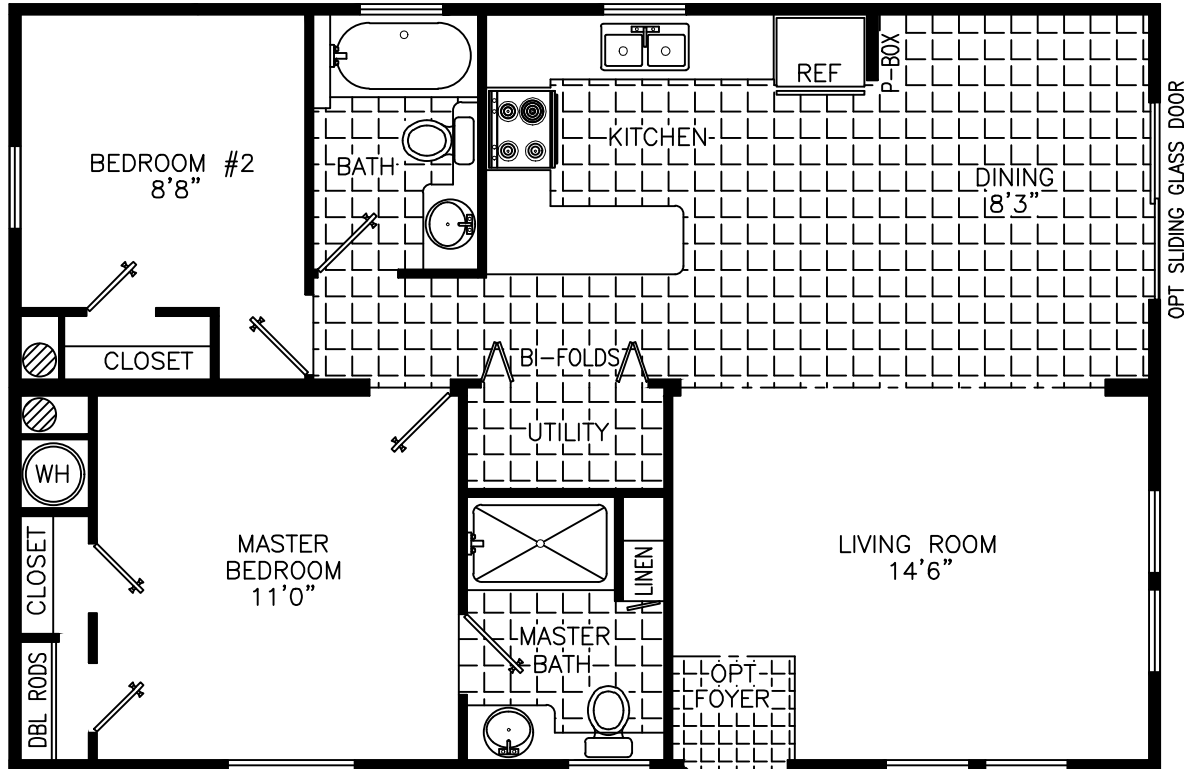

Prestige Home Centers

CROWN CONCH

35' X 24' 2 FLR, 2 BATH 35C2E(2) CATHEDRAL CEILING THROUGHOUT

816.7 SQ. FT. 24' WIDE

872.1 SQ. FT. 26' WIDE

927.5 SQ. FT. 28' WIDE

*Homes Designed, Built & Serviced
By NOBILITY HOMES*