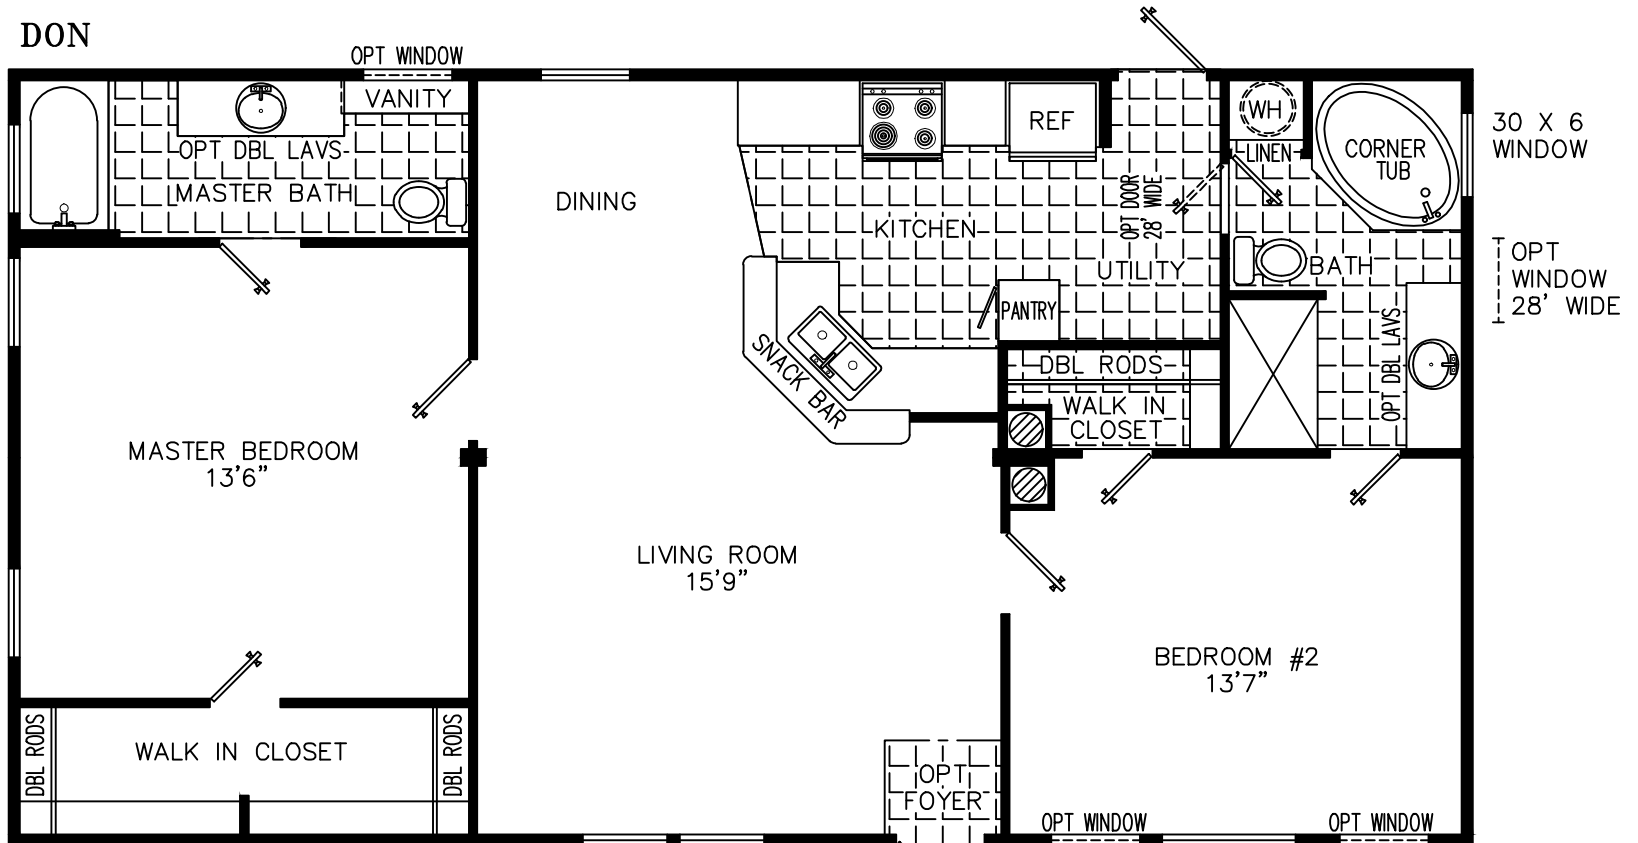

Prestige Home Centers

44' X 24' 2 F&R, 2 BATH 44C2H(2)
 1026.6 SQ.FT. 24' WIDE
 1096.3 SQ.FT. 26' WIDE
 1166.0 SQ.FT. 28' WIDE

(ALSO AVAILABLE IN 26' & 28' WIDE)
 CATHEDRAL CEILING THROUGHOUT

*Homes Designed, Built & Serviced
 By NOBILITY HOMES*