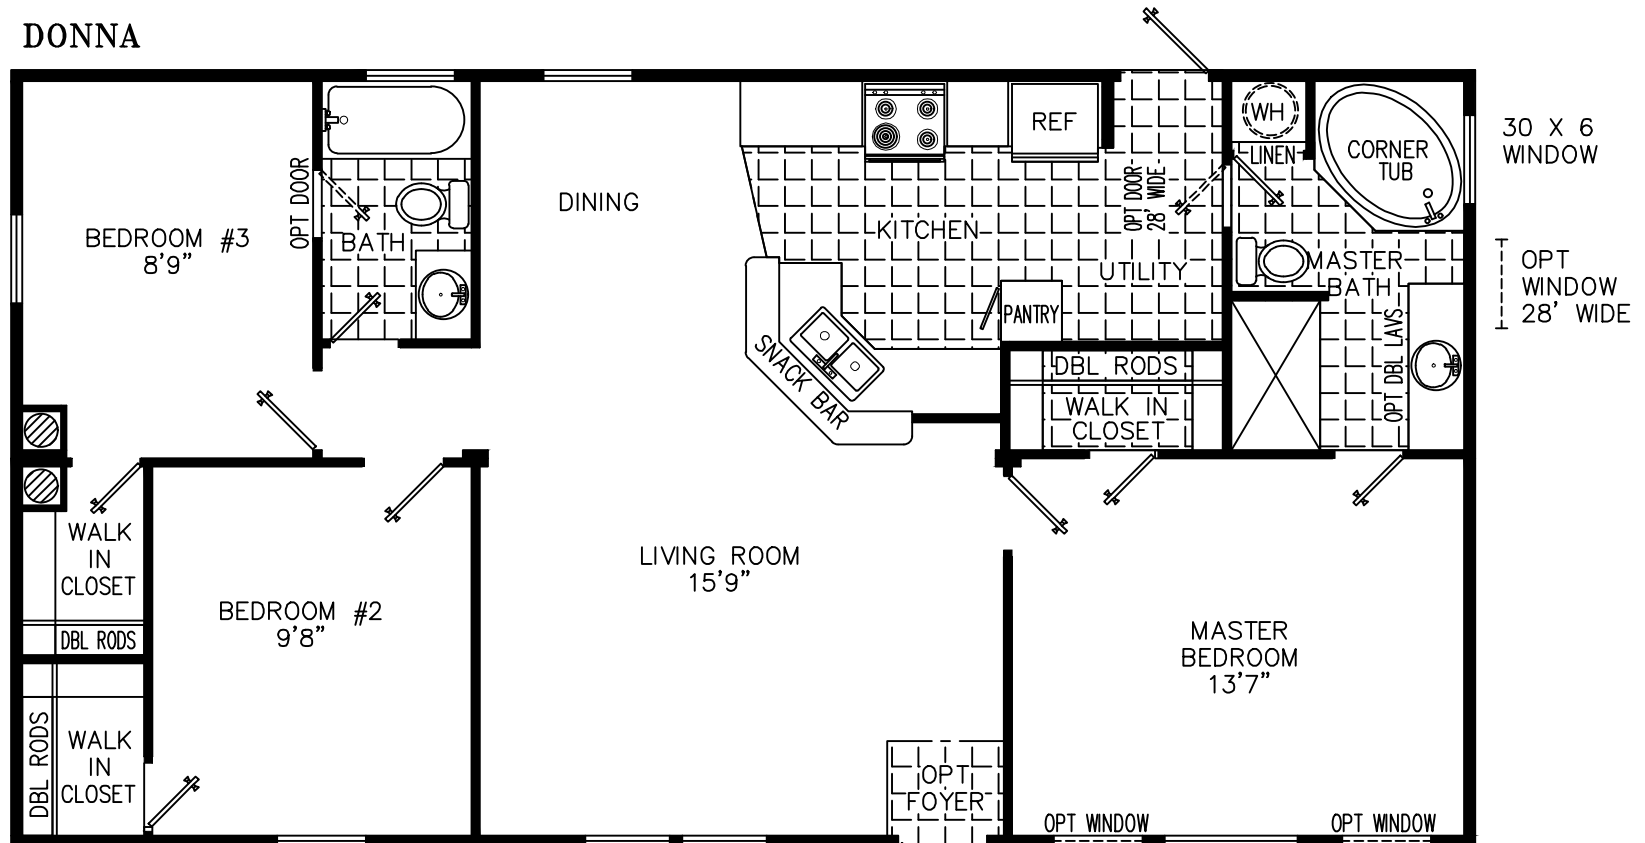

# Prestige Home Centers

DONNA

44' X 24' 3 F&R, 2 BATH 44C3H(8)  
 1026.6 SQ.FT. 24' WIDE  
 1096.3 SQ.FT. 26' WIDE  
 1166.0 SQ.FT. 28' WIDE

(ALSO AVAILABLE IN 26' & 28' WIDE)  
 CATHEDRAL CEILING THROUGHOUT