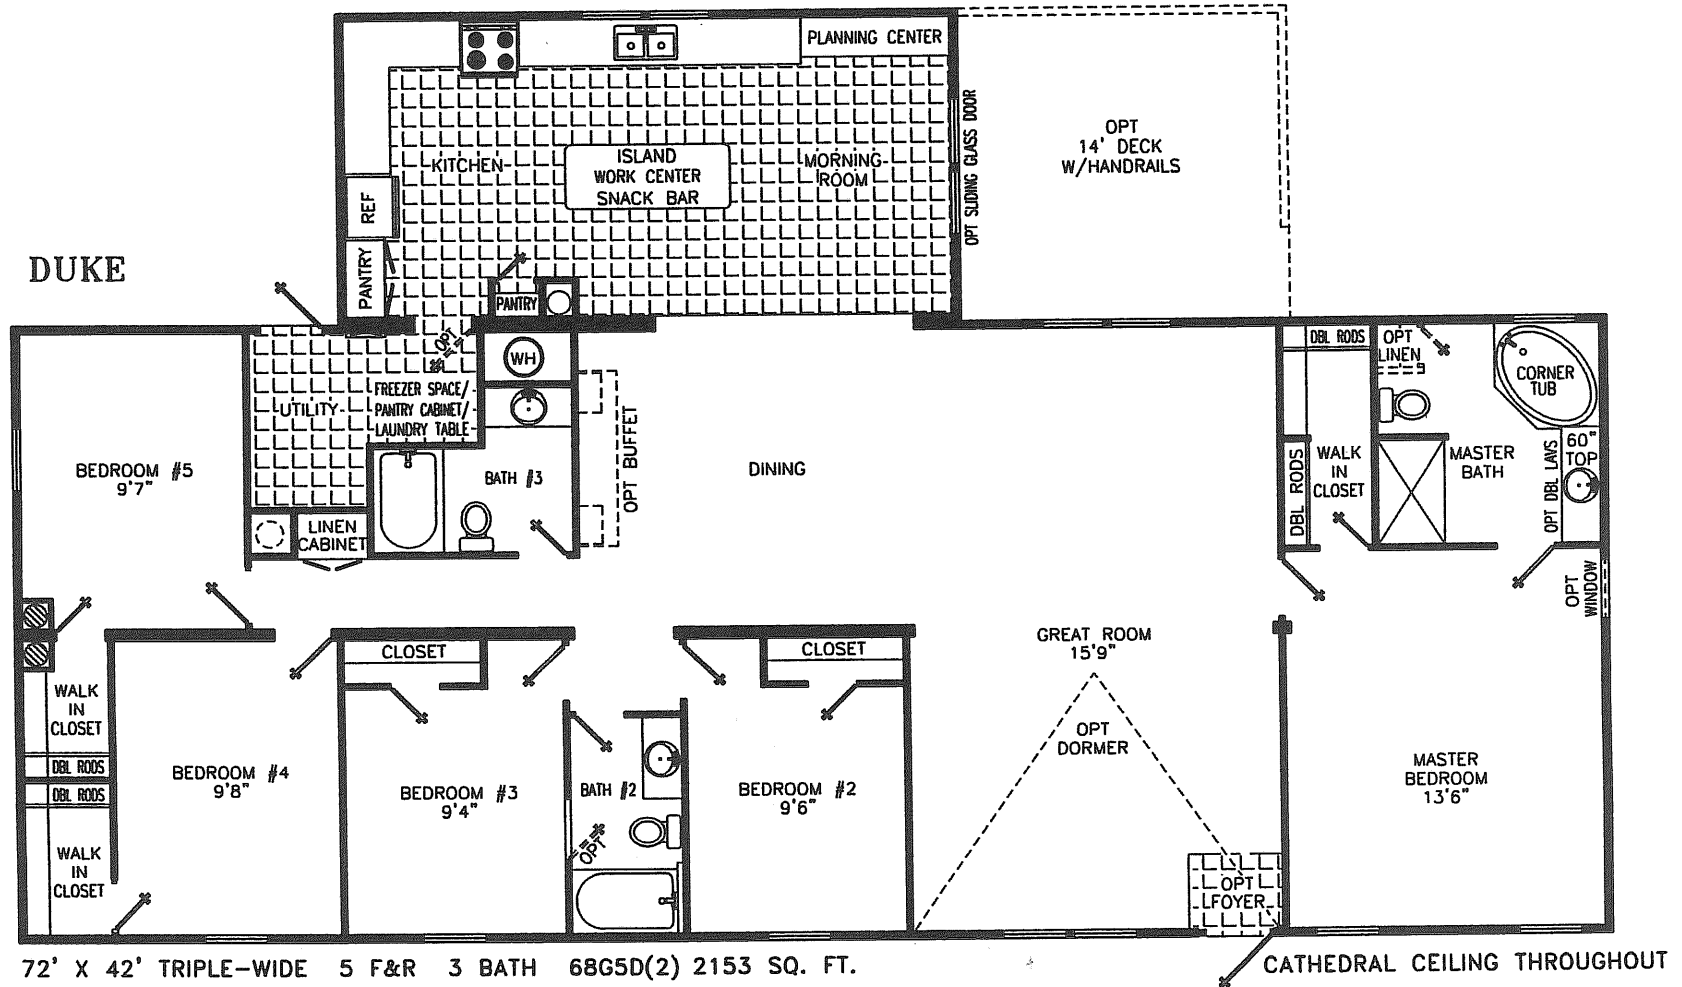

# Prestige Home Centers

*Homes Designed, Built & Serviced  
By NOBILITY HOMES*

THE OVERALL LENGTH INCLUDES A HITCH OF APPROXIMATELY FOUR FEET ON ALL HOMES.

MANUFACTURED IN ACCORDANCE WITH STANDARDS DEVELOPED AND ENFORCED BY HUD. DUE TO OUR CONTINUING PROGRAM OF PRODUCT IMPROVEMENT, PRICES AND SPECIFICATIONS ARE SUBJECT TO CHANGE WITHOUT NOTICE. SOME ITEMS SUCH AS TIRES, RIMS, AXLES, AND HITCHES MAY HAVE BEEN RECYCLED AFTER INSPECTION FOR SAFETY AND APPEARANCE. ALL DIMENSIONS ARE NOMINAL.