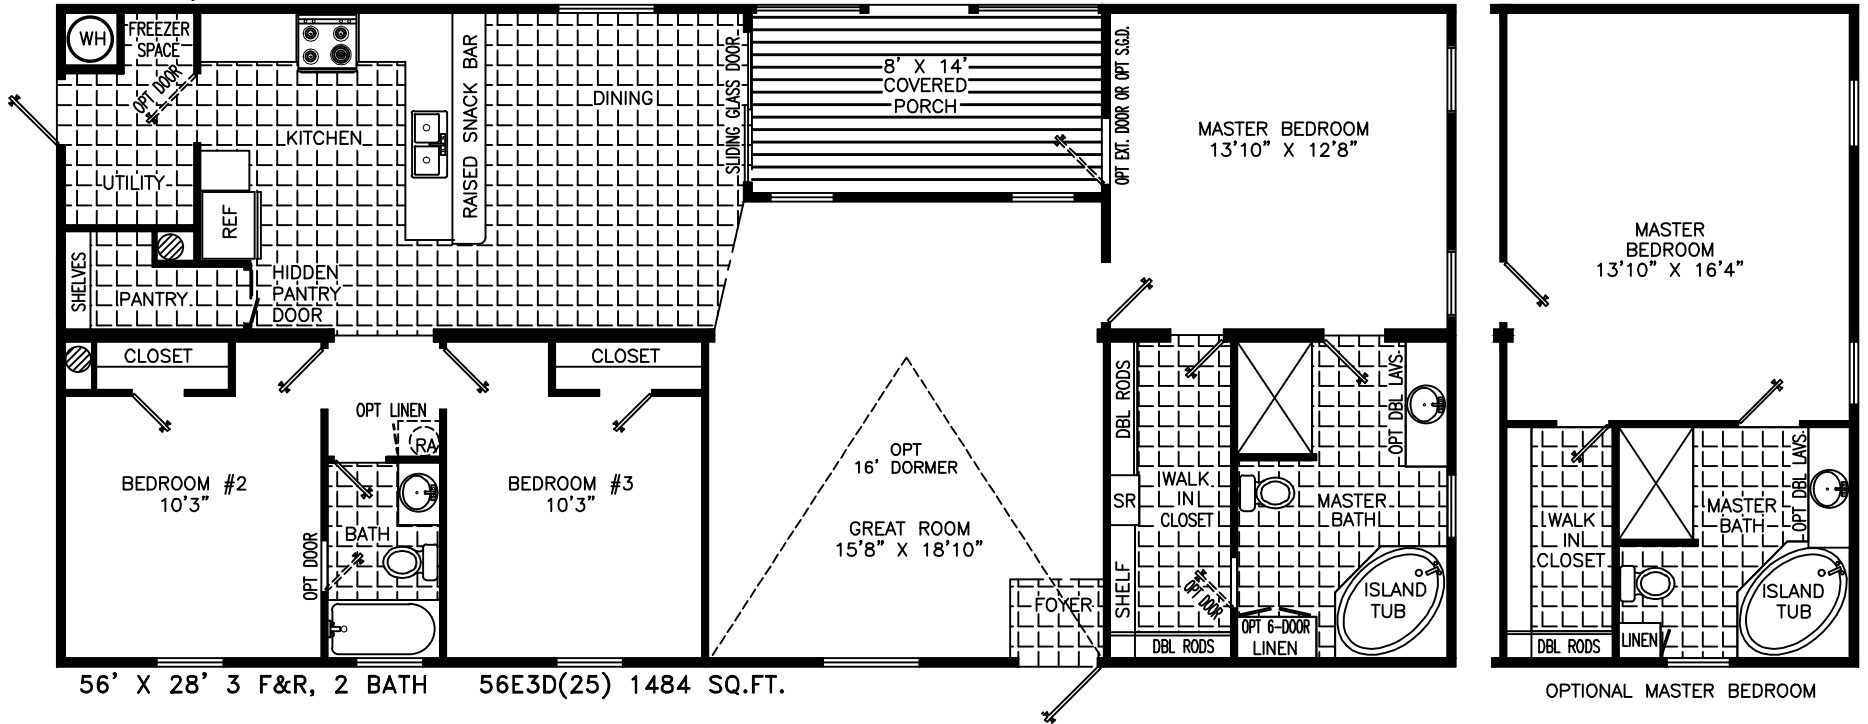

Prestige Home Centers

ELI W/OPT KITCHEN

*Homes Designed, Built & Serviced
By NOBILITY HOMES*

MANUFACTURED IN ACCORDANCE WITH STANDARDS DEVELOPED AND ENFORCED BY HUD. DUE TO OUR CONTINUING PROGRAM OF PRODUCT IMPROVEMENT, PRICES AND SPECIFICATIONS ARE SUBJECT TO CHANGE WITHOUT NOTICE. SOME ITEMS SUCH AS TIRES, RIMS, AXLES AND HITCHES MAY HAVE BEEN RECYCLED AFTER INSPECTION FOR SAFETY AND APPRARANACE. ALL DIMENSIONS ARE NOMINAL.