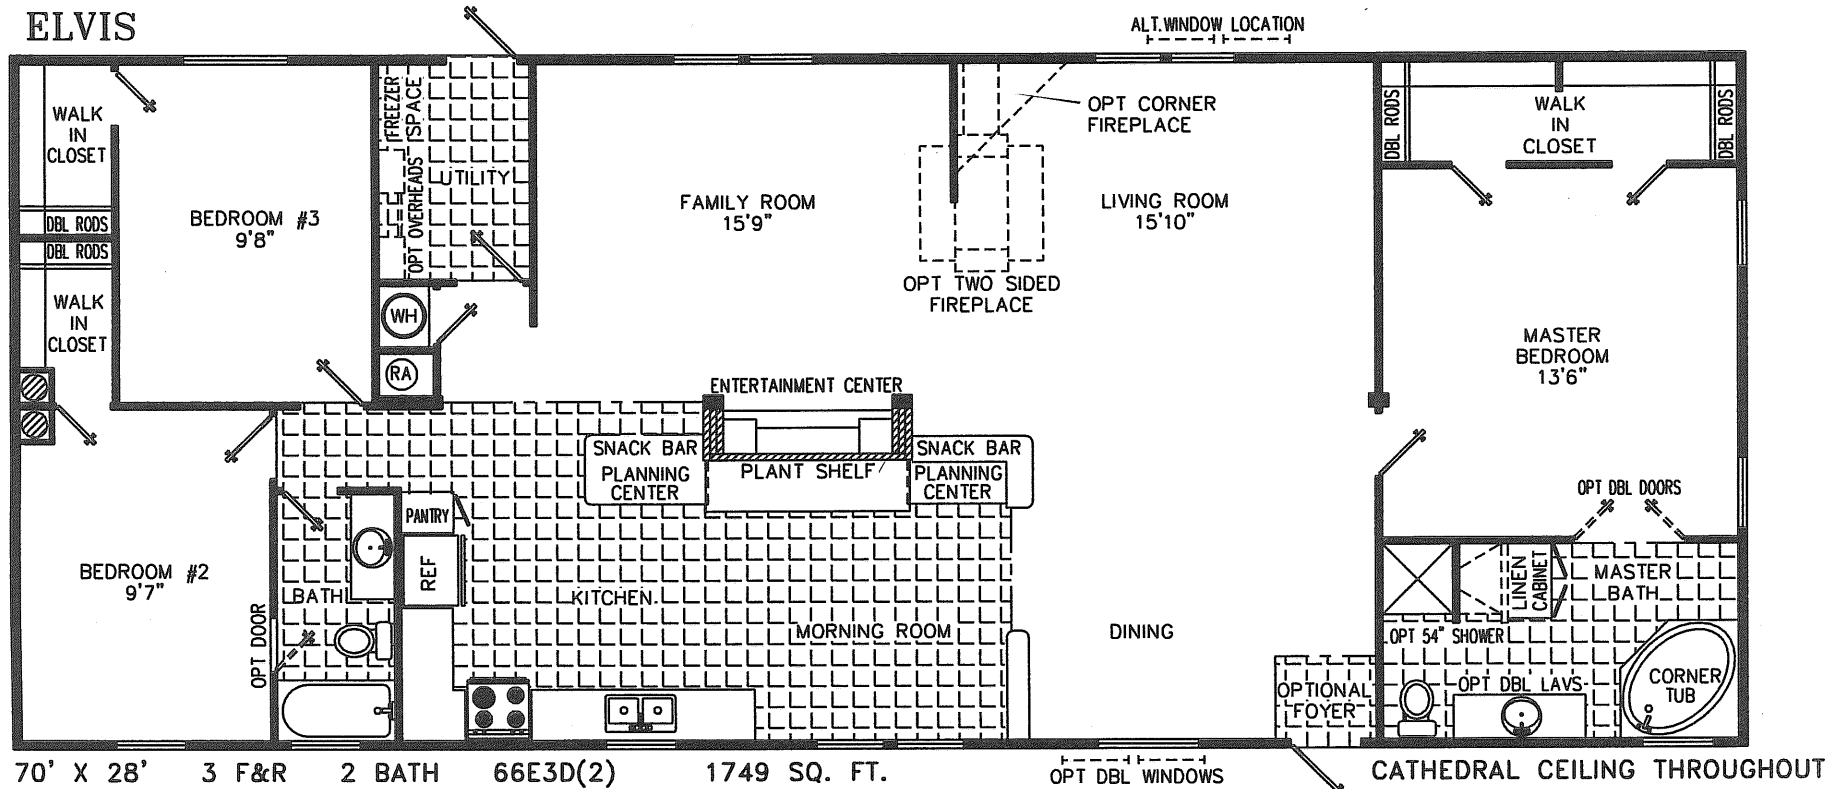

# Prestige Home Centers

*Homes Designed, Built & Serviced  
By NOBILITY HOMES*

THE OVERALL LENGTH INCLUDES A HITCH OF APPROXIMATELY FOUR FEET ON ALL HOMES.

MANUFACTURED IN ACCORDANCE WITH STANDARDS DEVELOPED AND ENFORCED BY HUD. DUE TO OUR CONTINUING PROGRAM OF PRODUCT IMPROVEMENT, PRICES AND SPECIFICATIONS ARE SUBJECT TO CHANGE WITHOUT NOTICE. SOME ITEMS SUCH AS TIRES, RIMS, AXLES, AND HITCHES MAY HAVE BEEN RECYCLED AFTER INSPECTION FOR SAFETY AND APPEARANCE. ALL DIMENSIONS ARE NOMINAL.