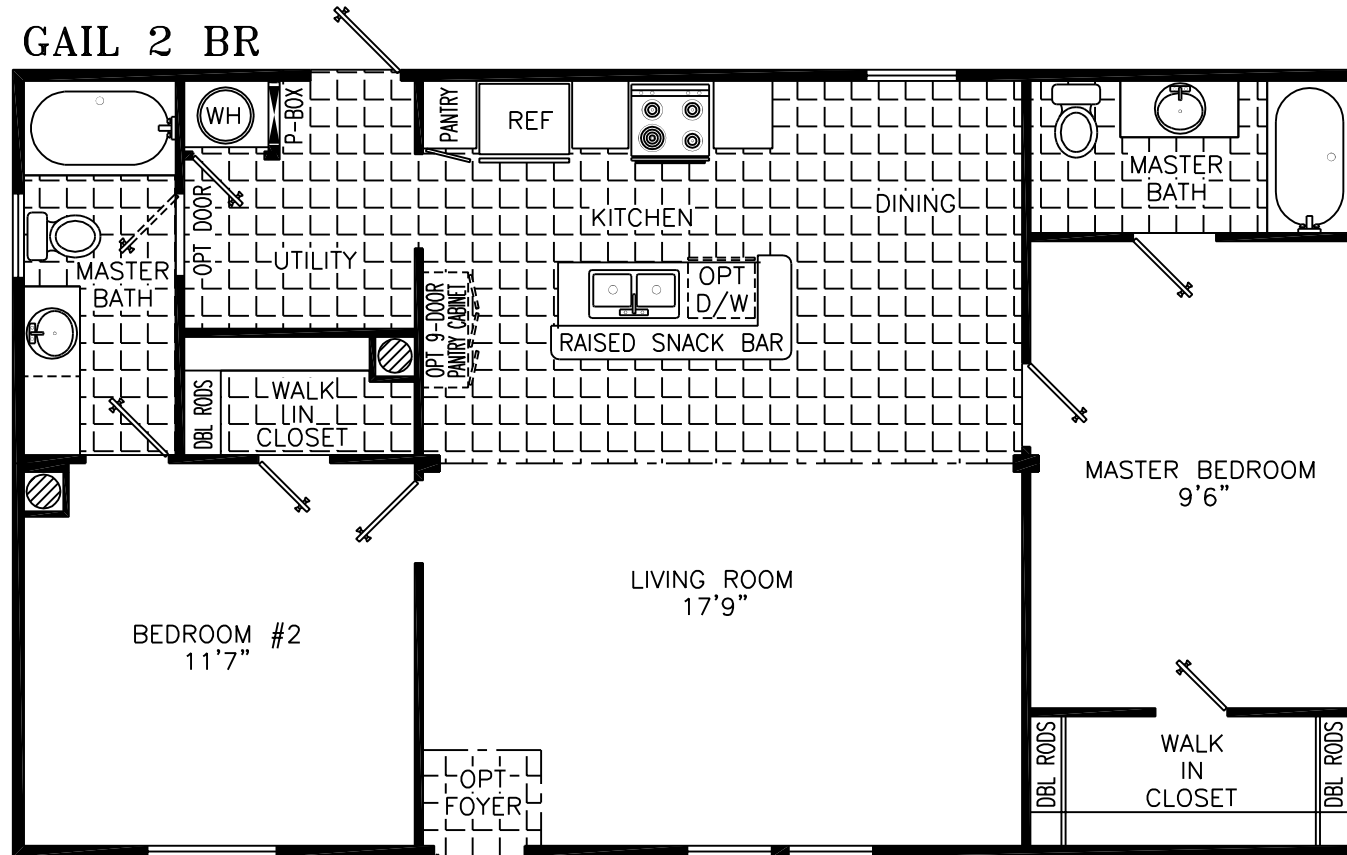

Prestige Home Centers

40' X 24' 2 F&R, 2 BATH
 933.3 SQ. FT. - 24' WIDE
 996.7 SQ. FT. - 26' WIDE
 1060.0 SQ. FT. - 28' WIDE

40C2H(15)

*Homes Designed, Built & Serviced
 By NOBILITY HOMES*

MANUFACTURED IN ACCORDANCE WITH STANDARDS DEVELOPED AND ENFORCED BY HUD. DUE TO OUR CONTINUING PROGRAM OF PRODUCT IMPROVEMENT, PRICES AND SPECIFICATIONS ARE SUBJECT TO CHANGE WITHOUT NOTICE. SOME ITEMS SUCH AS TIRES, RIMS, AXLES AND HITCHES MAY HAVE BEEN RECYCLED AFTER INSPECTION FOR SAFETY AND APPRANCE. ALL DIMENSIONS ARE NOMINAL.