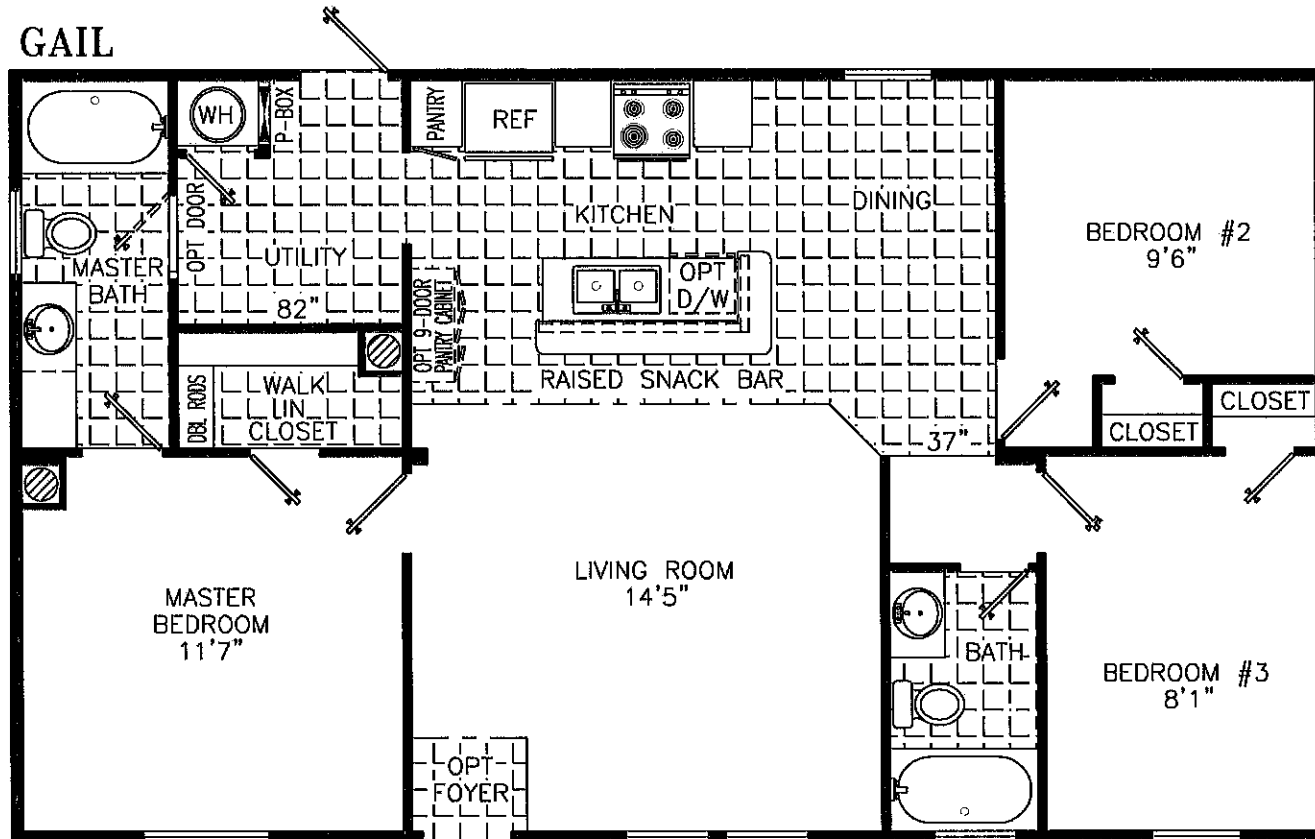

Prestige Home Centers

40' X 24' 3" F&R, 2 BATH
 933.3 SQ. FT. - 24' WIDE
 996.7 SQ. FT. - 26' WIDE
 1060.0 SQ. FT. - 28' WIDE

40C3H(15)

*Homes Designed, Built & Serviced
By NOBILITY HOMES*

THE OVERALL LENGTH INCLUDES A HITCH OF APPROXIMATELY FOUR FEET ON ALL HOMES.