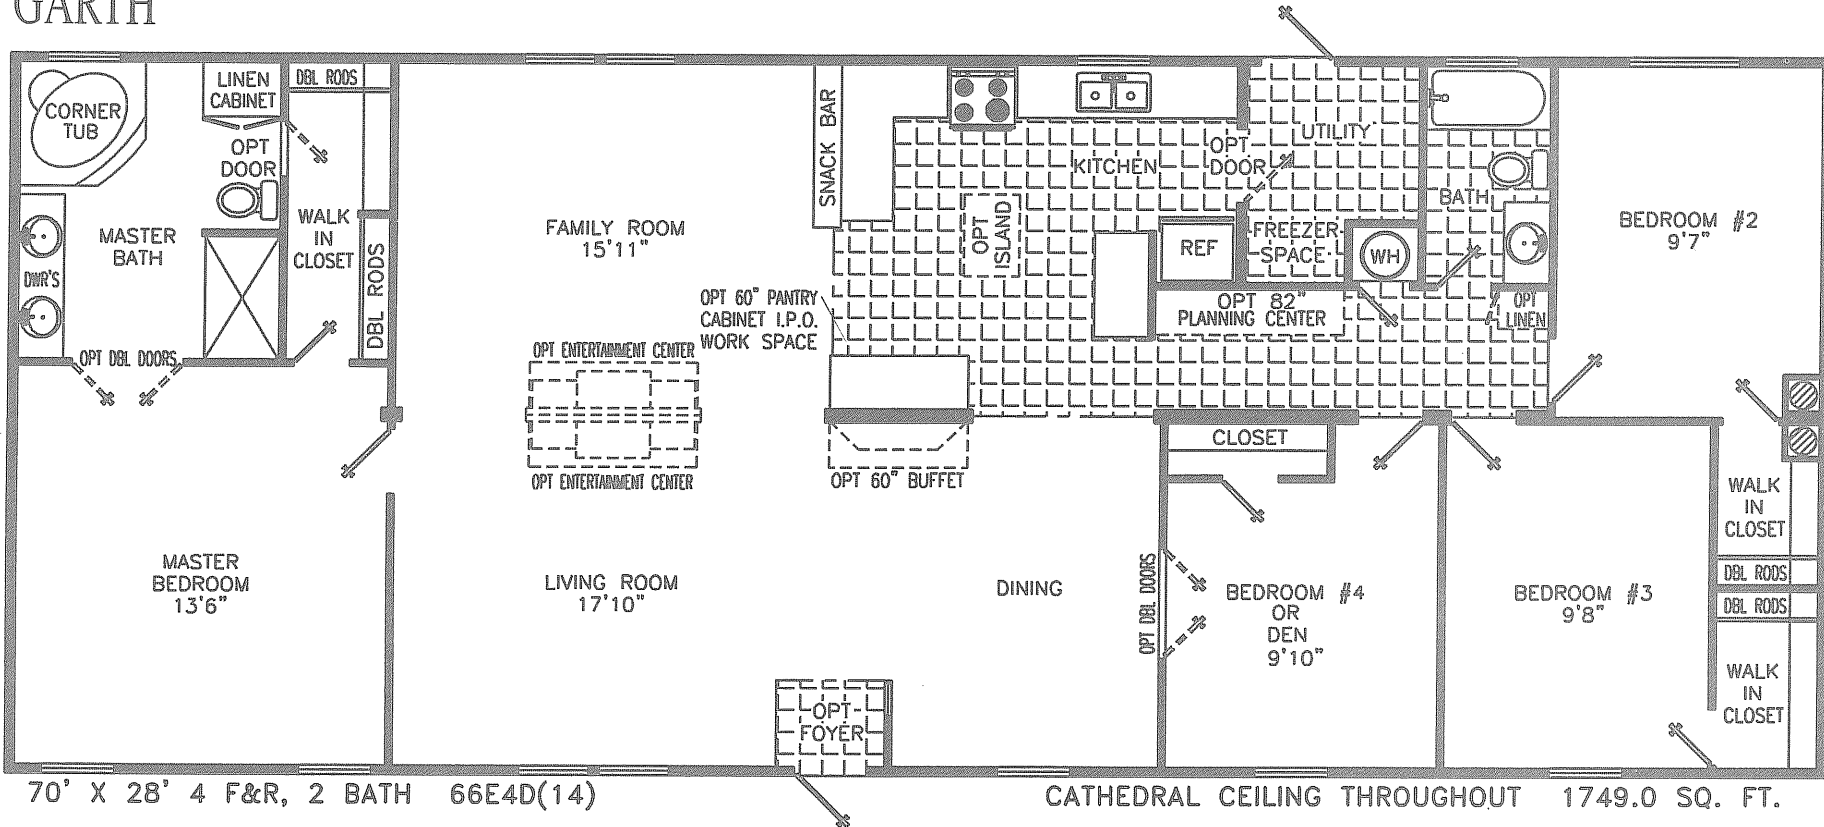

Prestige Home Centers

GARTH

*Homes Designed, Built & Serviced
By NOBILITY HOMES*

THE OVERALL LENGTH INCLUDES A HITCH OF APPROXIMATELY FOUR FEET ON ALL HOMES.

MANUFACTURED IN ACCORDANCE WITH STANDARDS DEVELOPED AND ENFORCED BY HUD. DUE TO OUR CONTINUING PROGRAM OF PRODUCT IMPROVEMENT, PRICES AND SPECIFICATIONS ARE SUBJECT TO CHANGE WITHOUT NOTICE. SOME ITEMS SUCH AS TIRES, RIMS, AXLES, AND HITCHES MAY HAVE BEEN RECYCLED AFTER INSPECTION FOR SAFETY AND APPEARANCE. ALL DIMENSIONS ARE NOMINAL.