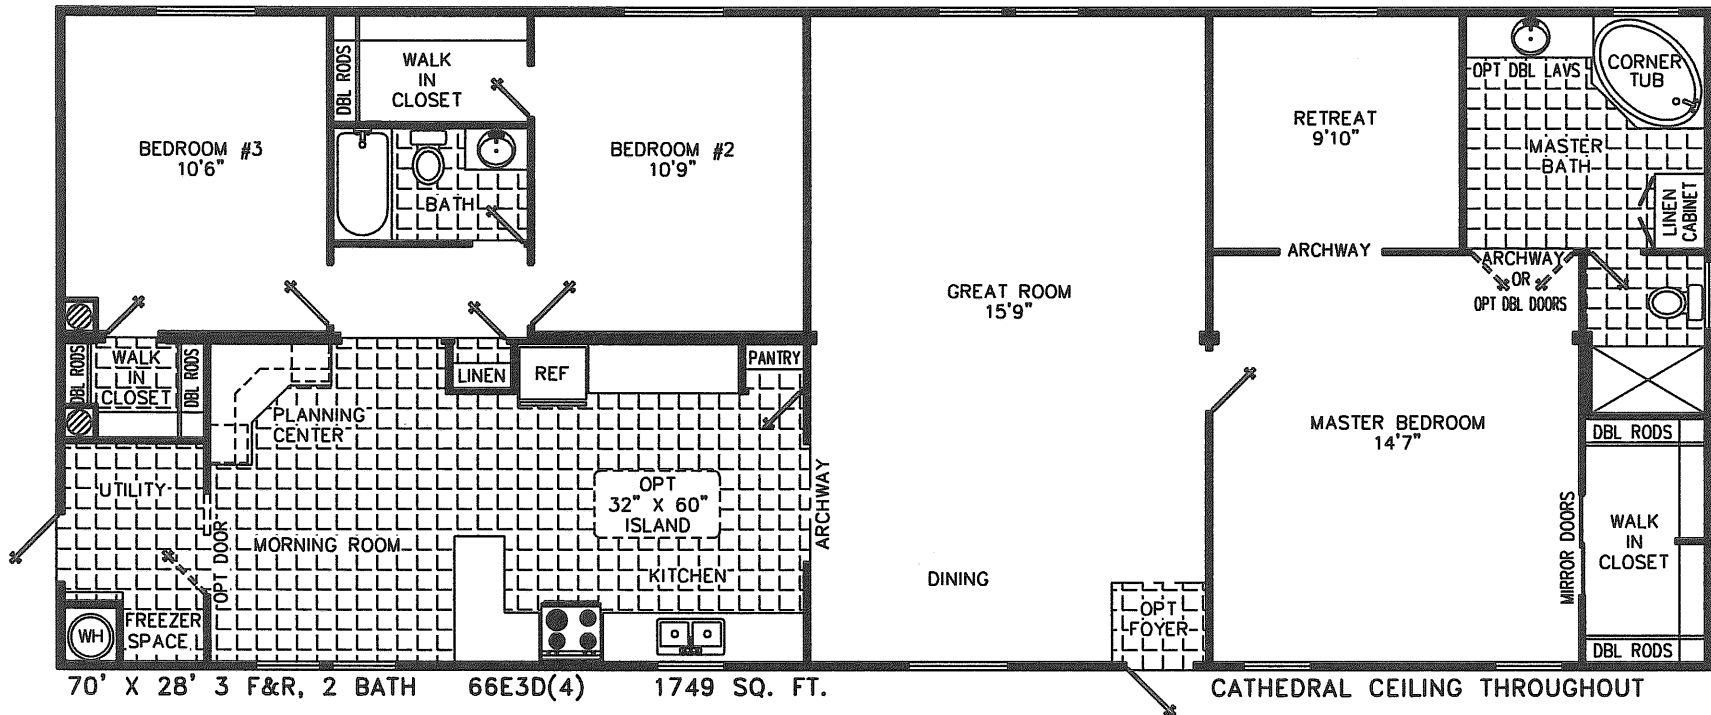

Prestige Home Centers

JACK

*Homes Designed, Built & Serviced
By NOBILITY HOMES*

THE OVERALL LENGTH INCLUDES A HITCH OF APPROXIMATELY FOUR FEET ON ALL HOMES.

MANUFACTURED IN ACCORDANCE WITH STANDARDS DEVELOPED AND ENFORCED BY HUD. DUE TO OUR CONTINUING PROGRAM OF PRODUCT IMPROVEMENT, PRICES AND SPECIFICATIONS ARE SUBJECT TO CHANGE WITHOUT NOTICE. SOME ITEMS SUCH AS TIRES, RIMS, AXLES, AND HITCHES MAY HAVE BEEN RECYCLED AFTER INSPECTION FOR SAFETY AND APPEARANCE. ALL DIMENSIONS ARE NOMINAL.