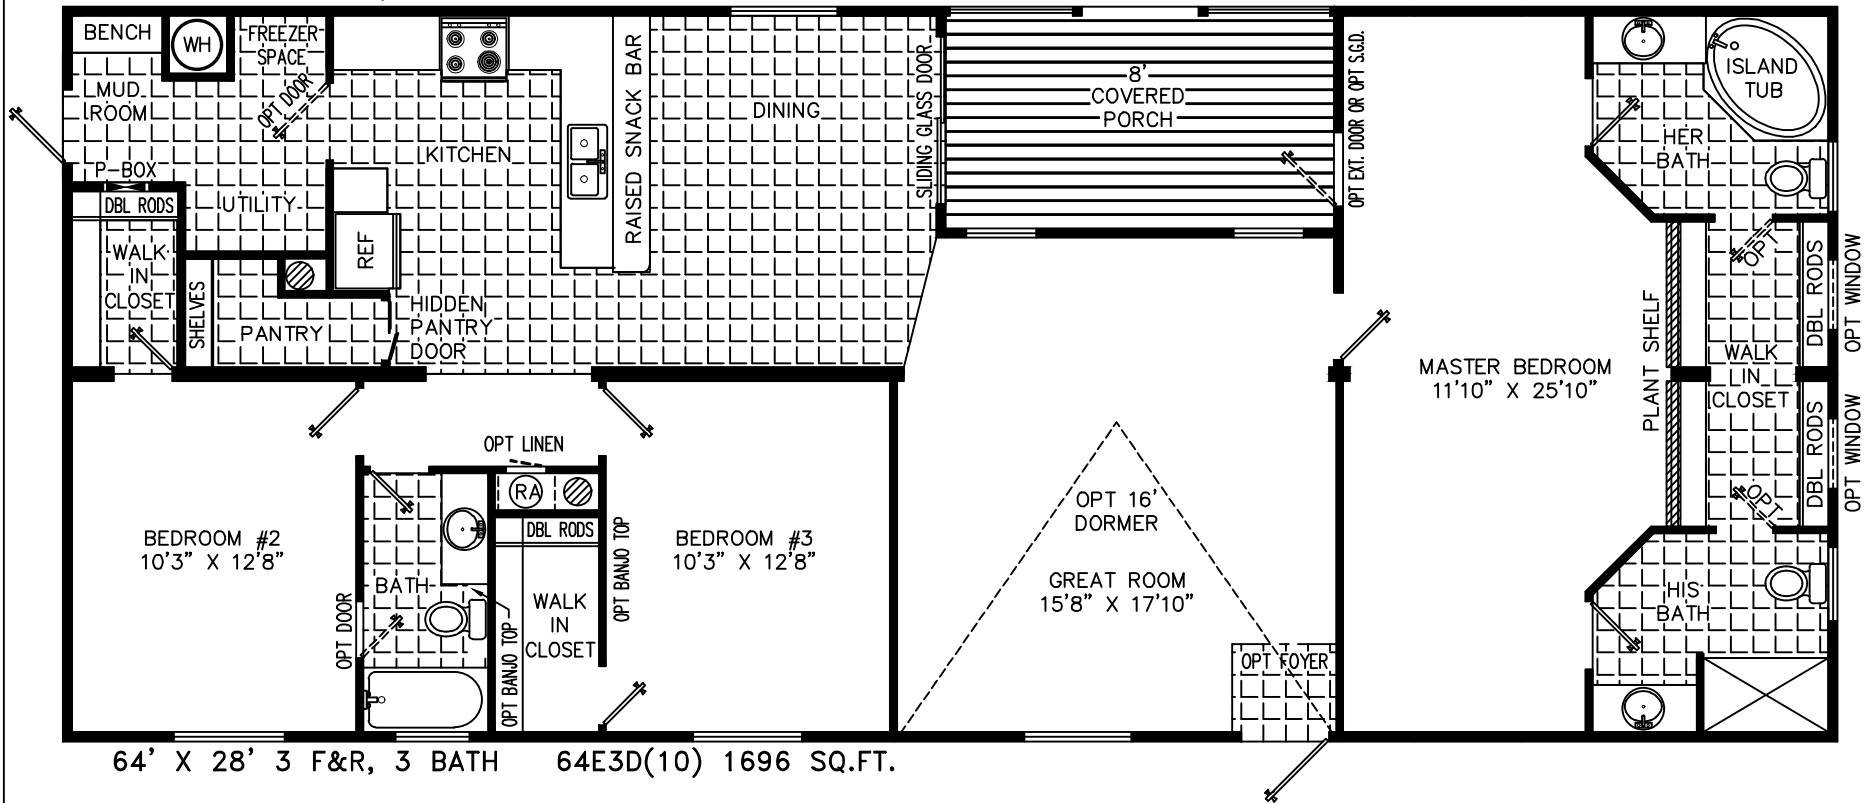

# Prestige Home Centers

KEN & BARBIE W/OPT KITCHEN

*Homes Designed, Built & Serviced  
By NOBILITY HOMES*

MANUFACTURED IN ACCORDANCE WITH STANDARDS DEVELOPED AND ENFORCED BY HUD. DUE TO OUR CONTINUING PROGRAM OF PRODUCT IMPROVEMENT, PRICES AND SPECIFICATIONS ARE SUBJECT TO CHANGE WITHOUT NOTICE. SOME ITEMS SUCH AS TIRES, RIMS, AXLES AND HITCHES MAY HAVE BEEN RECYCLED AFTER INSPECTION FOR SAFETY AND APPEARANCE. ALL DIMENSIONS ARE NOMINAL.