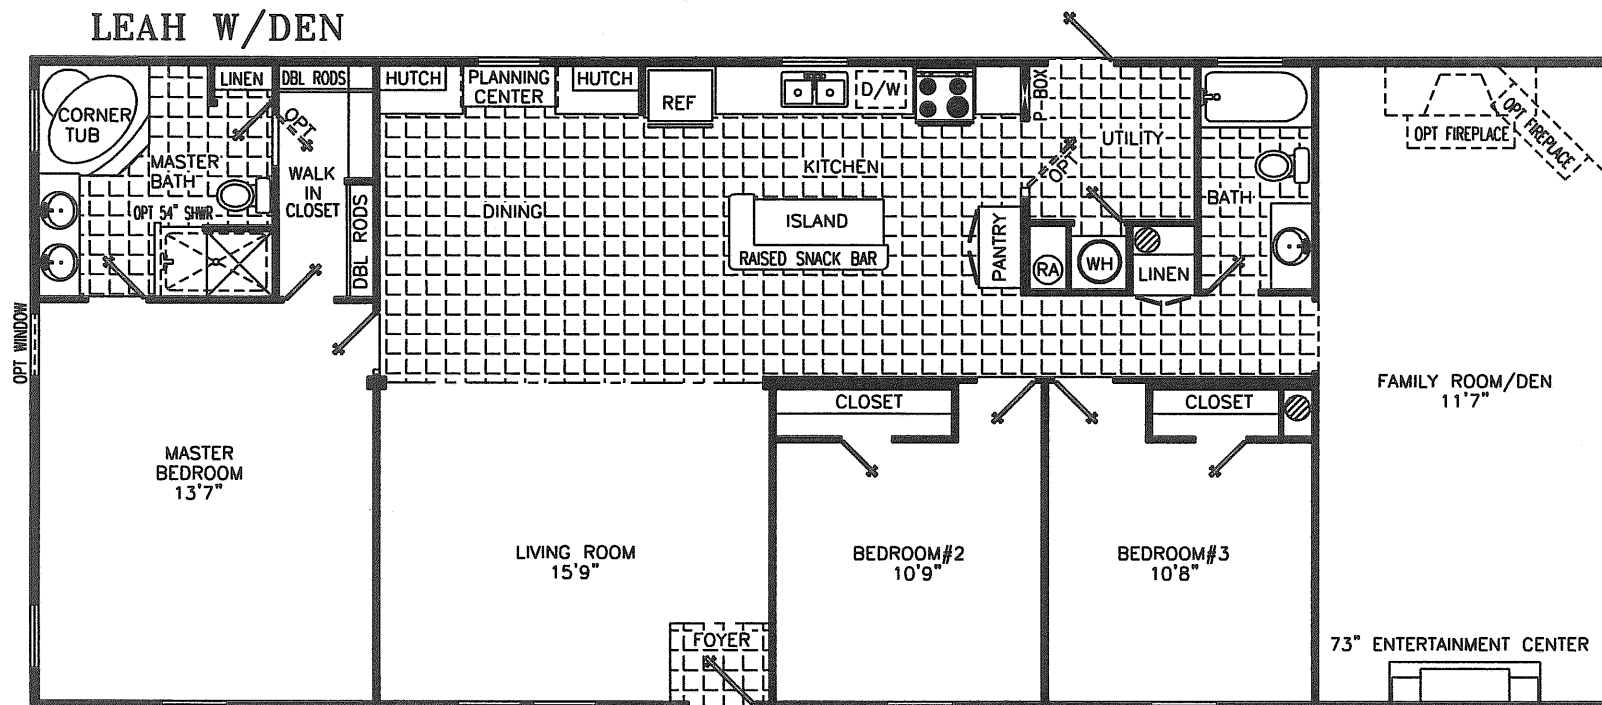

# Prestige Home Centers

68' X 28' 3 F&R, FAM. RM. 2 BATH 64E3D(9)  
1696.0 SQ. FT.

CATHEDRAL CEILING THROUGHOUT

*Homes Designed, Built & Serviced  
By NOBILITY HOMES*

THE OVERALL LENGTH INCLUDES A HITCH OF APPROXIMATELY FOUR FEET ON ALL HOMES.