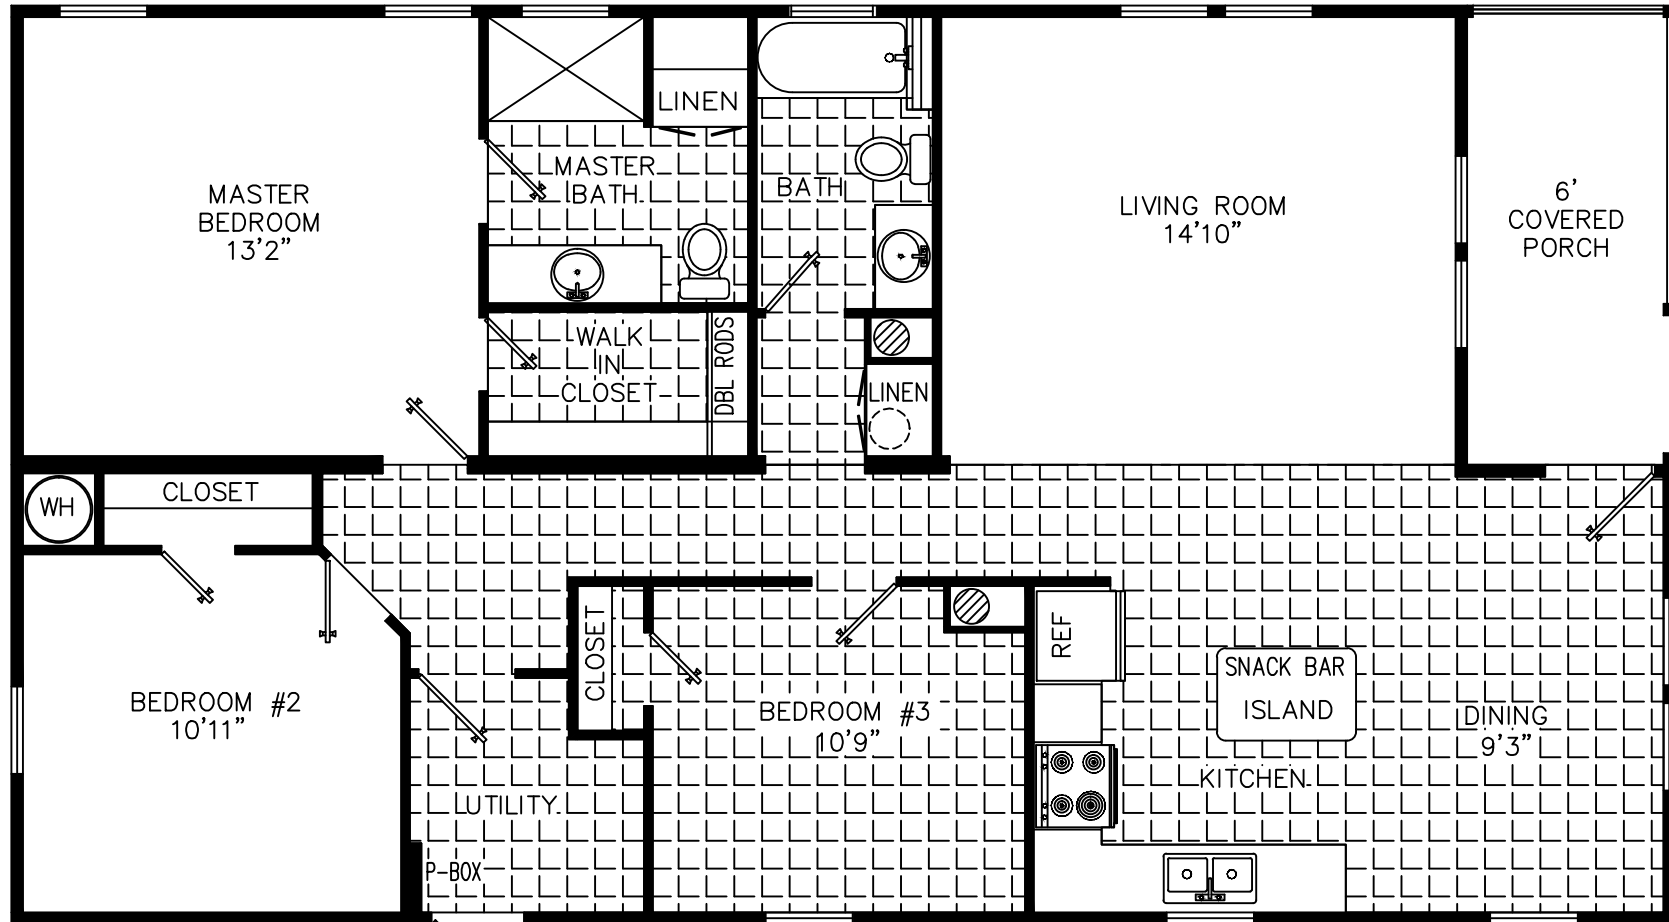

Prestige Home Centers

LIZ

48' X 28' 3 FLR, 2 BATH

48E3A(3)

CATHEDRAL CEILING THROUGHOUT
1272.0 SQ.FT. 28' WIDE

*Homes Designed, Built & Serviced
By NOBILITY HOMES*

MANUFACTURED IN ACCORDANCE WITH STANDARDS DEVELOPED AND ENFORCED BY HUD. DUE TO OUR CONTINUING PROGRAM OF PRODUCT IMPROVEMENT, PRICES AND SPECIFICATIONS ARE SUBJECT TO CHANGE WITHOUT NOTICE. SOME ITEMS SUCH AS TIRES, RIMS, AXLES AND HITCHES MAY HAVE BEEN RECYCLED AFTER INSPECTION FOR SAFETY AND APPRARANCE. ALL DIMENSIONS ARE NOMINAL.