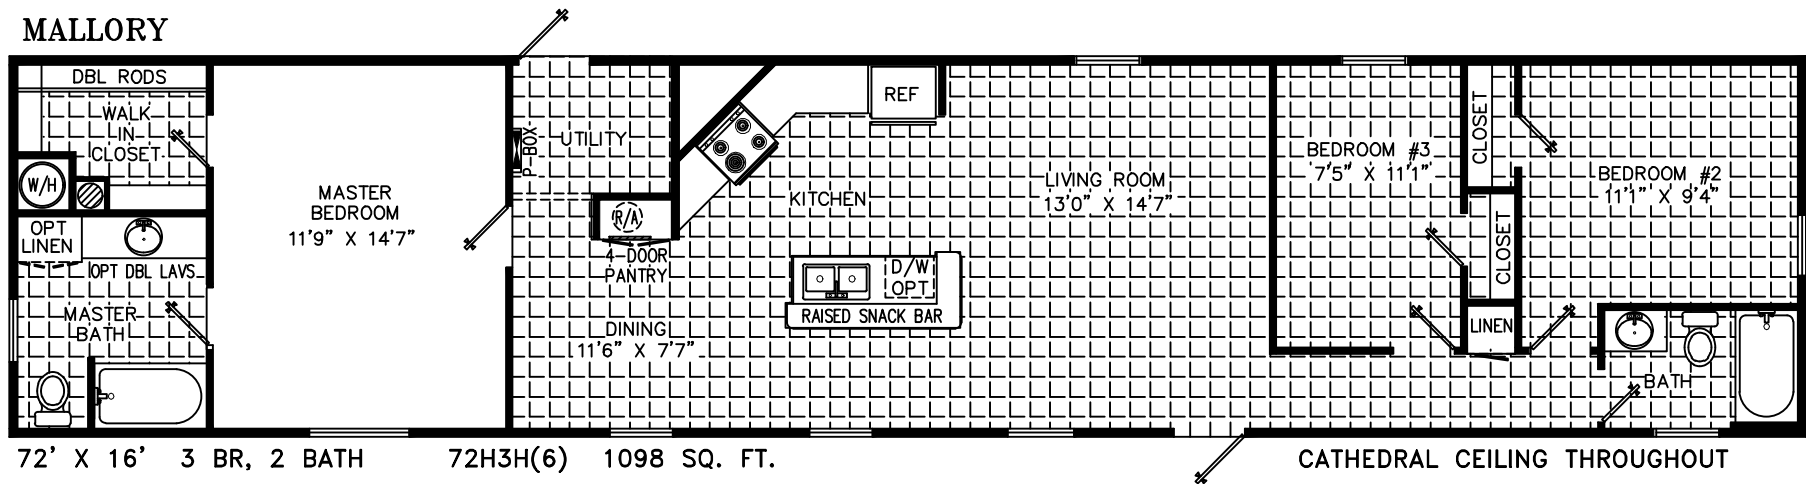

Prestige Home Centers

OPT GLAMOUR BATH

MALLORY

72' X 16' 3 BR, 2 BATH

72H3H(6) 1098 SQ. FT.

CATHEDRAL CEILING THROUGHOUT

*Homes Designed, Built & Serviced
By NOBILITY HOMES*

MANUFACTURED IN ACCORDANCE WITH STANDARDS DEVELOPED AND ENFORCED BY HUD. DUE TO OUR CONTINUING PROGRAM OF PRODUCT IMPROVEMENT, PRICES AND SPECIFICATIONS ARE SUBJECT TO CHANGE WITHOUT NOTICE. SOME ITEMS SUCH AS TIRES, RIMS, AXLES AND HITCHES MAY HAVE BEEN RECYCLED AFTER INSPECTION FOR SAFETY AND APPRARANCE. ALL DIMENSIONS ARE NOMINAL.