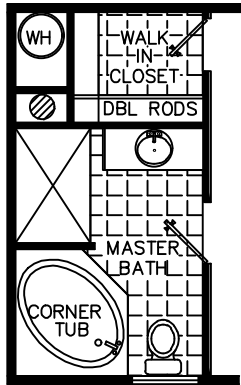

Prestige Home Centers

OPT GLAMOUR BATH

MALLORY

72' X 16' 3 BR, 2 BATH

72H3H(6) 1098 SQ. FT.

CATHEDRAL CEILING THROUGHOUT

*Homes Designed, Built & Serviced
By NOBILITY HOMES*

MANUFACTURED IN ACCORDANCE WITH STANDARDS DEVELOPED AND ENFORCED BY HUD. DUE TO OUR CONTINUING PROGRAM OF PRODUCT IMPROVEMENT, PRICES AND SPECIFICATIONS ARE SUBJECT TO CHANGE WITHOUT NOTICE. SOME ITEMS SUCH AS TIRES, RIMS, AXLES AND HITCHES MAY HAVE BEEN RECYCLED AFTER INSPECTION FOR SAFETY AND APPRARANCE. ALL DIMENSIONS ARE NOMINAL.