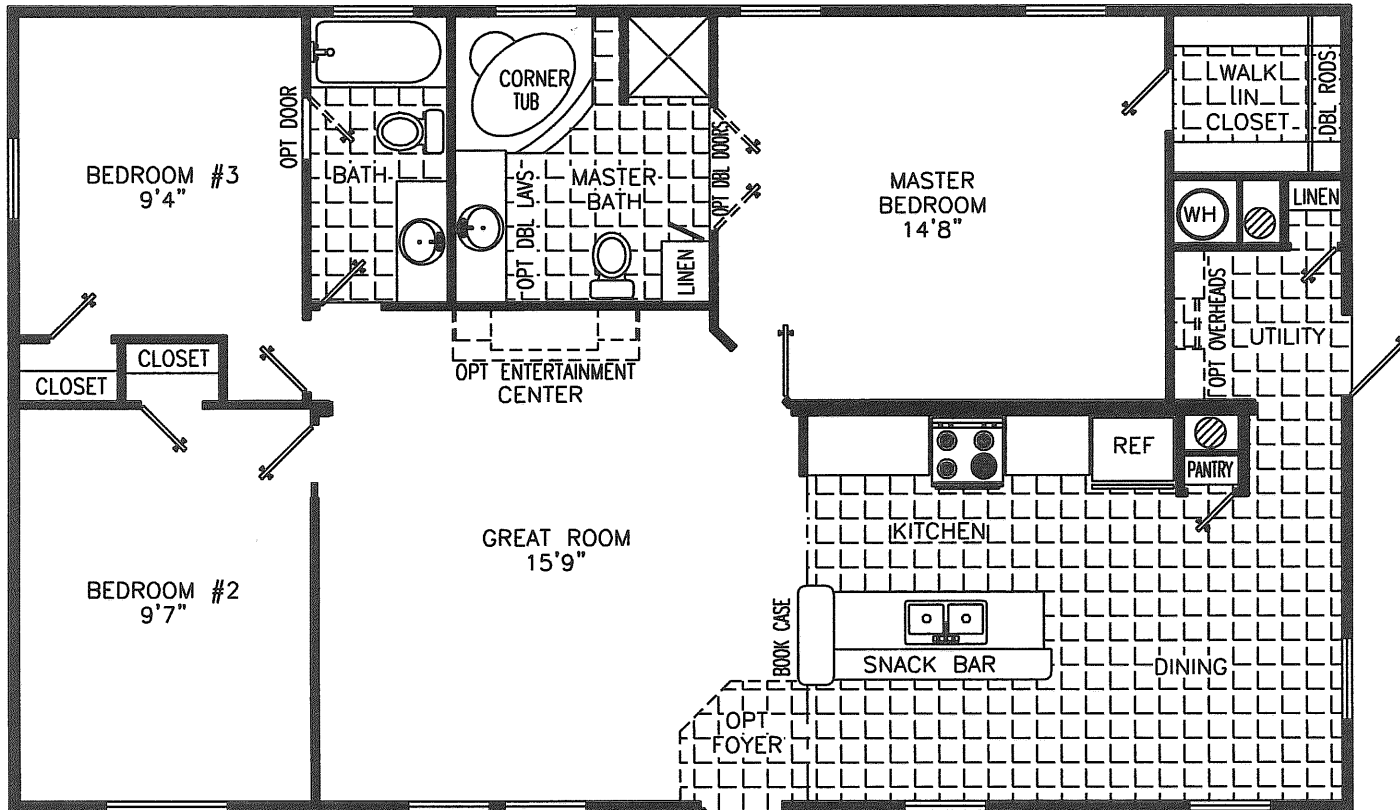

Prestige Home Centers

MARIA OPT KITCHEN

48' X 28' 3 BR, 2 BATH
1166.0 SQ. FT.

44E3H(7)
W/OPT KITCHEN

CATHEDRAL CEILING THROUGHOUT

*Homes Designed, Built & Serviced
By NOBILITY HOMES*

THE OVERALL LENGTH INCLUDES A HITCH OF APPROXIMATELY FOUR FEET ON ALL HOMES.