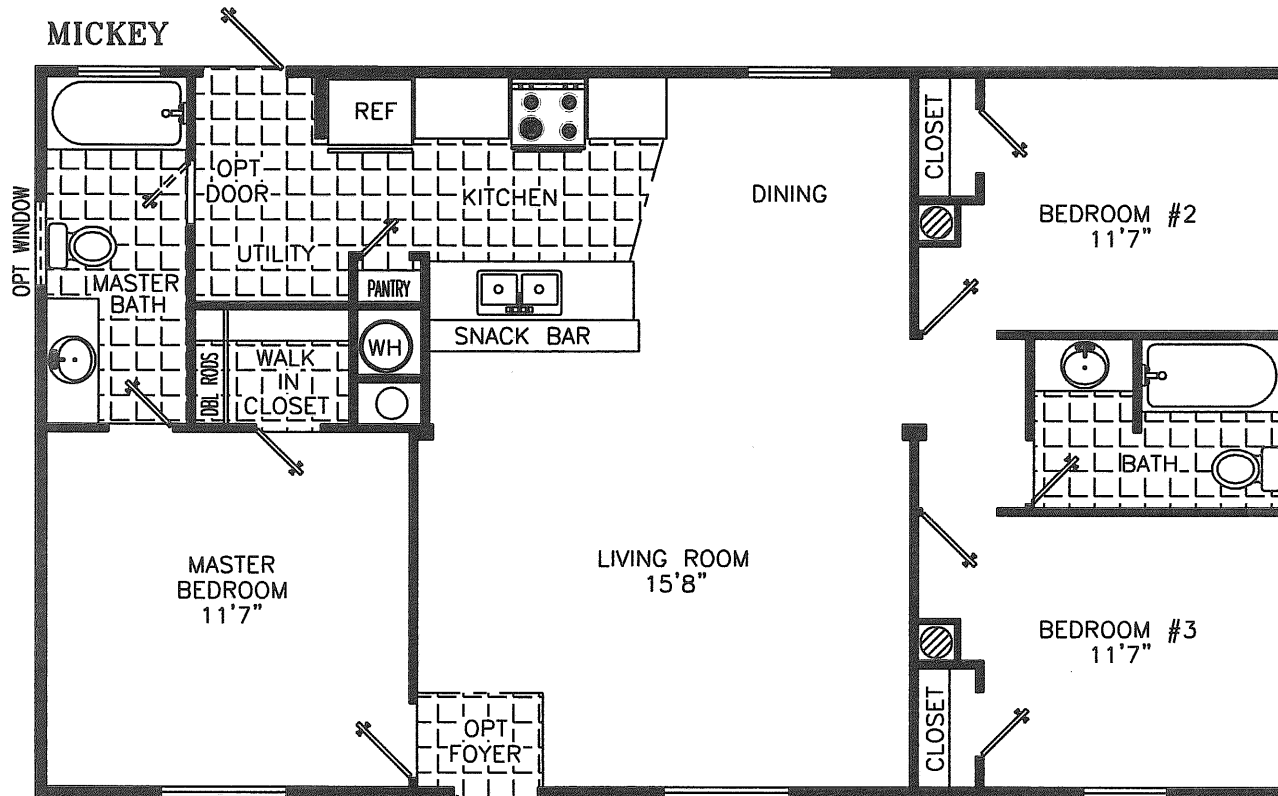

# Prestige Home Centers

44' X 24' 3 F&R, 2 BATH  
 933.3 SQ. FT. - 24' WIDE  
 996.7 SQ. FT. - 26' WIDE  
 1060.0 SQ. FT. - 28' WIDE

40C3H(12)

(ALSO AVAILABLE IN 26' & 28' WIDE  
 WITH CATHEDRAL CEILING THROUGHOUT)

**NOBILITY  
 HOMES, INC.**

nobilityhomes.com

*Homes Designed, Built & Serviced  
 By NOBILITY HOMES*

THE OVERALL LENGTH INCLUDES A HITCH OF APPROXIMATELY  
 FOUR FEET ON ALL HOMES.

MANUFACTURED IN ACCORDANCE WITH STANDARDS  
 DEVELOPED AND ENFORCED BY HUD. DUE TO OUR  
 CONTINUING PROGRAM OF PRODUCT IMPROVEMENT, PRICES  
 AND SPECIFICATIONS ARE SUBJECT TO CHANGE WITHOUT  
 NOTICE. SOME ITEMS SUCH AS TIRES, RIMS, AXLES, AND  
 HITCHES MAY HAVE BEEN RECYCLED AFTER INSPECTION FOR  
 SAFETY AND APPEARANCE. ALL DIMENSIONS ARE NOMINAL.