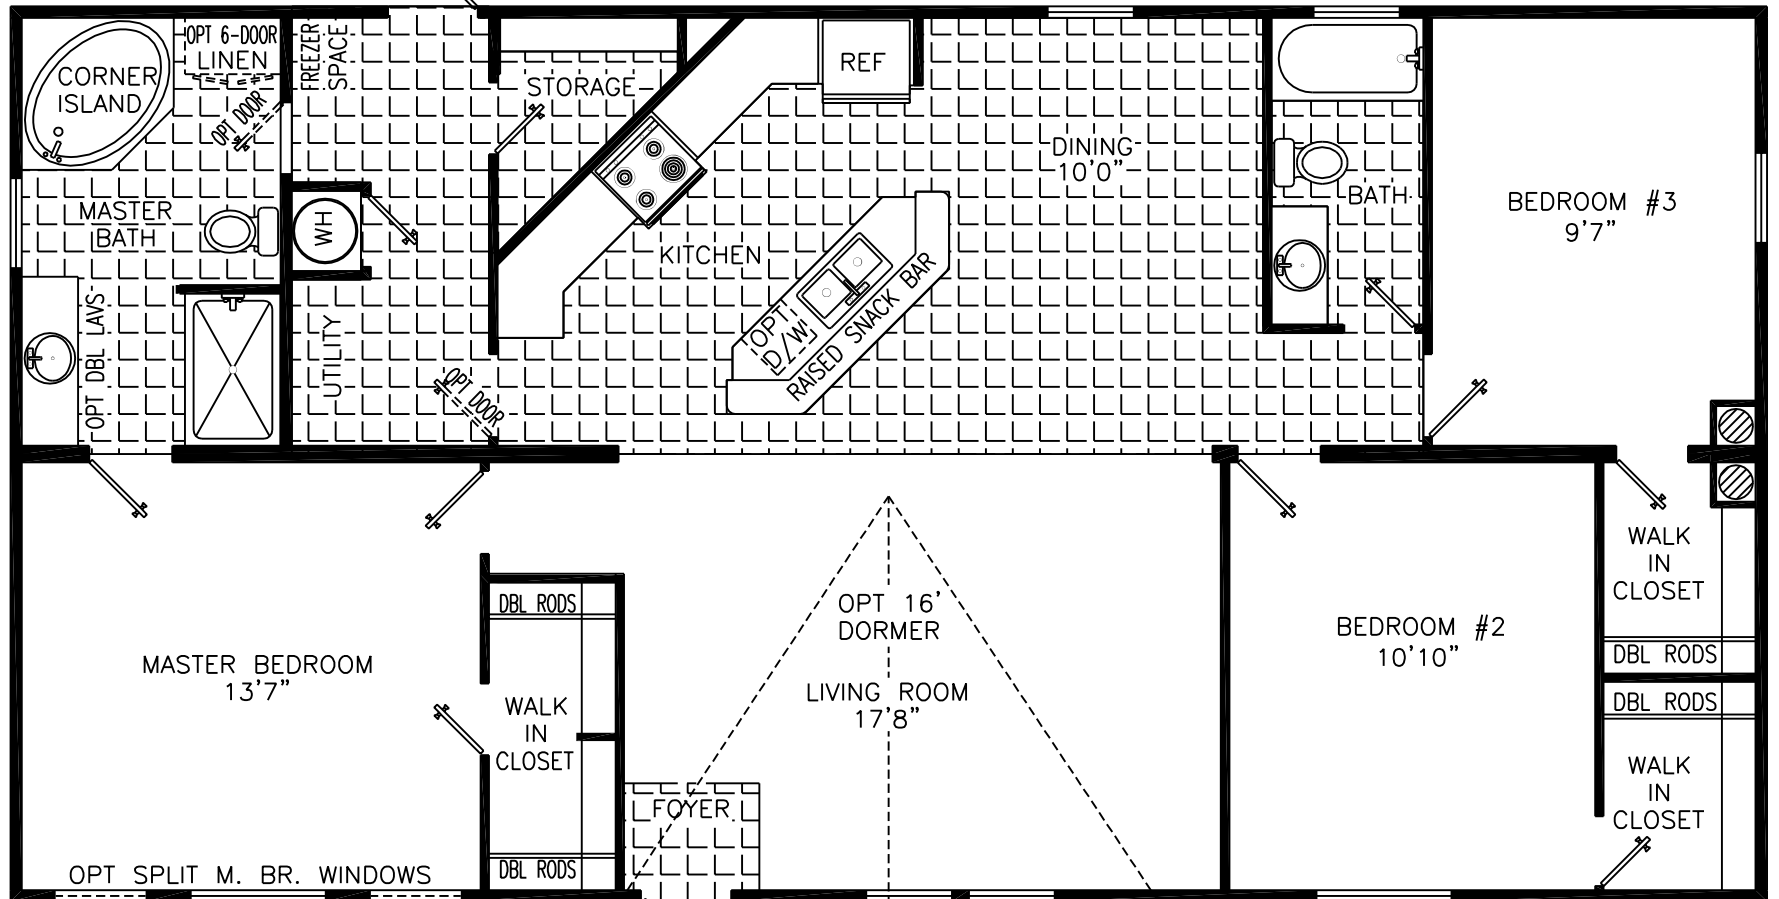

Prestige Home Centers

MILEY

52' X 28' 3 F&R, 2 BATH
1378.0 SQ. FT. 28' WIDE

52E3H(18)

CATHEDRAL CEILING THROUGHOUT

*Homes Designed, Built & Serviced
By NOBILITY HOMES*

MANUFACTURED IN ACCORDANCE WITH STANDARDS DEVELOPED AND ENFORCED BY HUD. DUE TO OUR CONTINUING PROGRAM OF PRODUCT IMPROVEMENT, PRICES AND SPECIFICATIONS ARE SUBJECT TO CHANGE WITHOUT NOTICE. SOME ITEMS SUCH AS TIRES, RIMS, AXLES AND HITCHES MAY HAVE BEEN RECYCLED AFTER INSPECTION FOR SAFETY AND APPRANCE. ALL DIMENSIONS ARE NOMINAL.