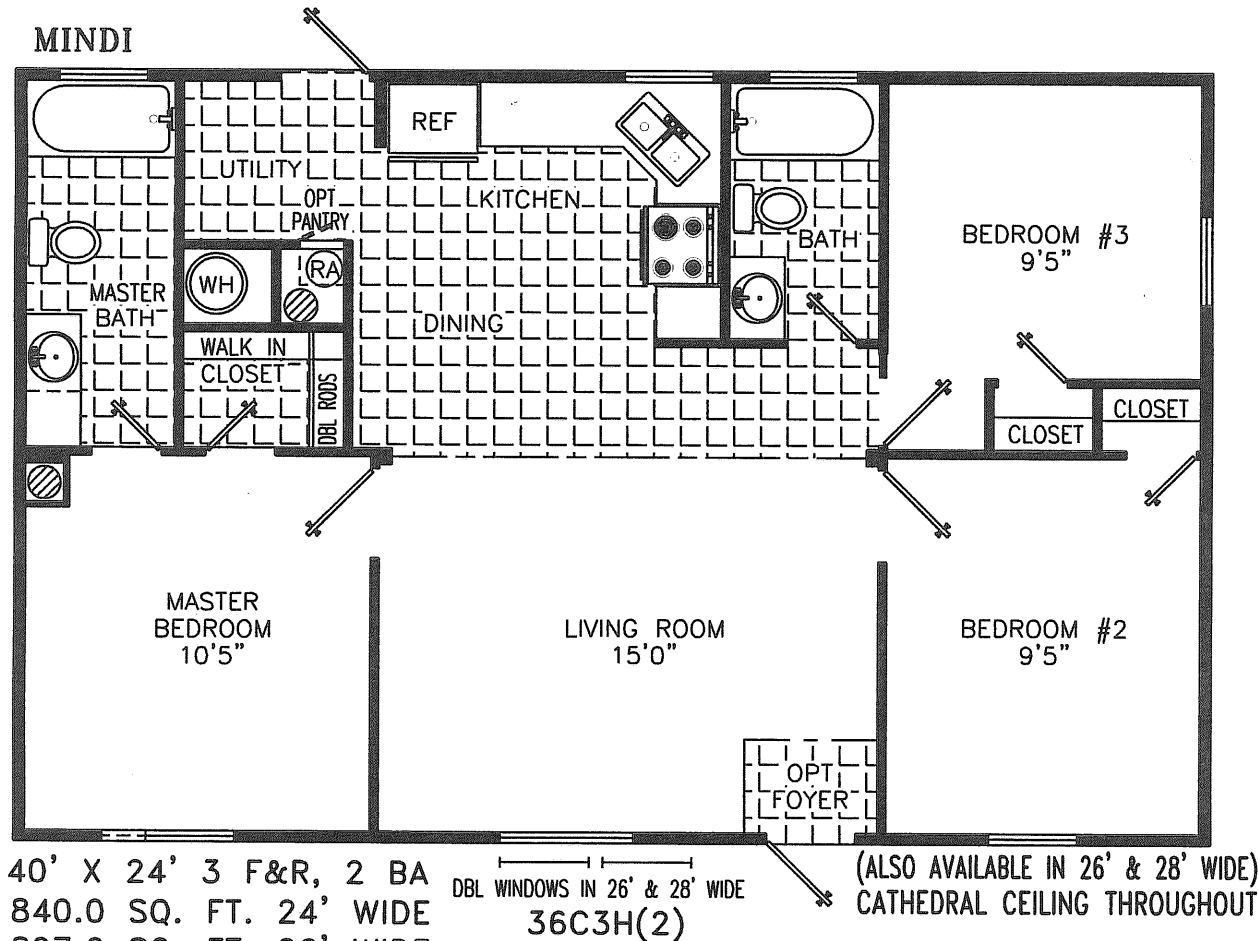

# Prestige Home Centers

*Homes Designed, Built & Serviced  
By NOBILITY HOMES*

THE OVERALL LENGTH INCLUDES A HITCH OF APPROXIMATELY FOUR FEET ON ALL HOMES.

MANUFACTURED IN ACCORDANCE WITH STANDARDS DEVELOPED AND ENFORCED BY HUD. DUE TO OUR CONTINUING PROGRAM OF PRODUCT IMPROVEMENT, PRICES AND SPECIFICATIONS ARE SUBJECT TO CHANGE WITHOUT NOTICE. SOME ITEMS SUCH AS TIRES, RIMS, AXLES, AND HITCHES MAY HAVE BEEN RECYCLED AFTER INSPECTION FOR SAFETY AND APPEARANCE. ALL DIMENSIONS ARE NOMINAL.