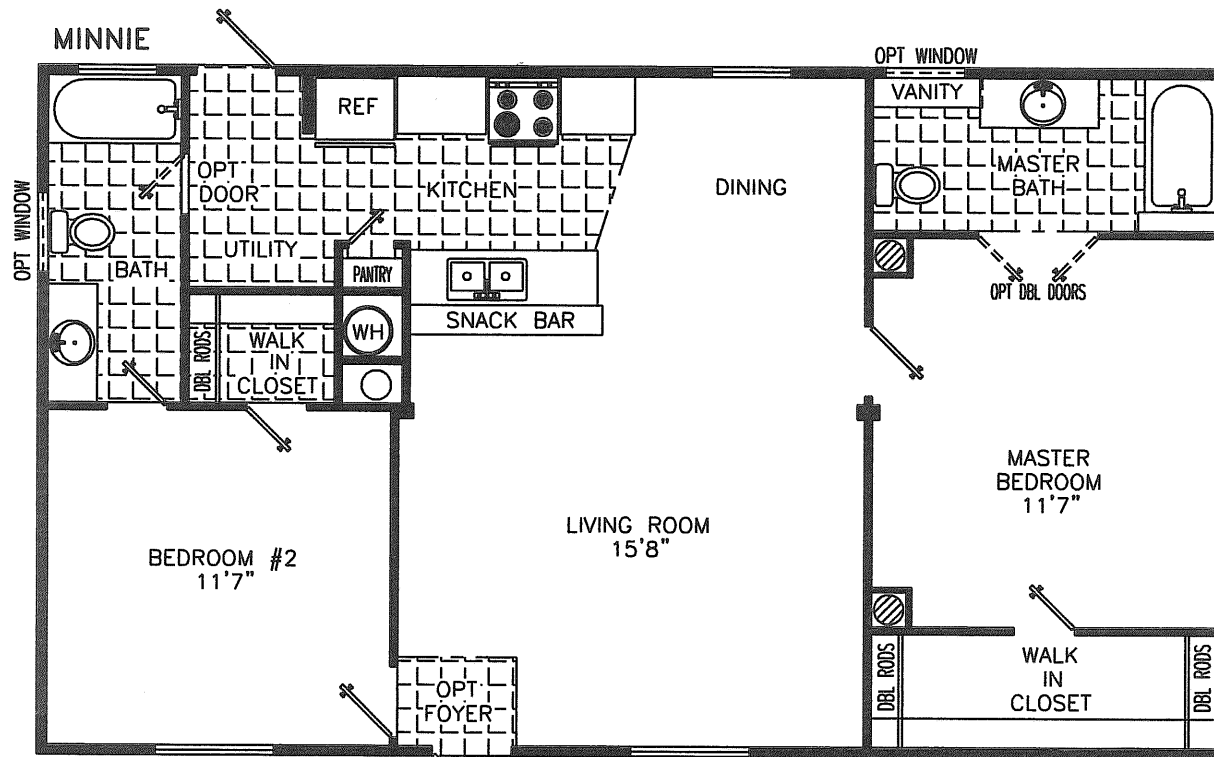

Prestige Home Centers

44' X 24' 2 F&R, 2 BATH
 933.3 SQ. FT. - 24' WIDE
 966.7 SQ. FT. - 26' WIDE
 1060.0 SQ. FT. - 28' WIDE

40C3H(12) 2BR

(ALSO AVAILABLE IN 26' & 28' WIDE)
 CATHEDRAL CEILING THROUGHOUT

*Homes Designed, Built & Serviced
 By NOBILITY HOMES*

THE OVERALL LENGTH INCLUDES A HITCH OF APPROXIMATELY FOUR FEET ON ALL HOMES.

MANUFACTURED IN ACCORDANCE WITH STANDARDS DEVELOPED AND ENFORCED BY HUD. DUE TO OUR CONTINUING PROGRAM OF PRODUCT IMPROVEMENT, PRICES AND SPECIFICATIONS ARE SUBJECT TO CHANGE WITHOUT NOTICE. SOME ITEMS SUCH AS TIRES, RIMS, AXLES, AND HITCHES MAY HAVE BEEN RECYCLED AFTER INSPECTION FOR SAFETY AND APPEARANCE. ALL DIMENSIONS ARE NOMINAL.