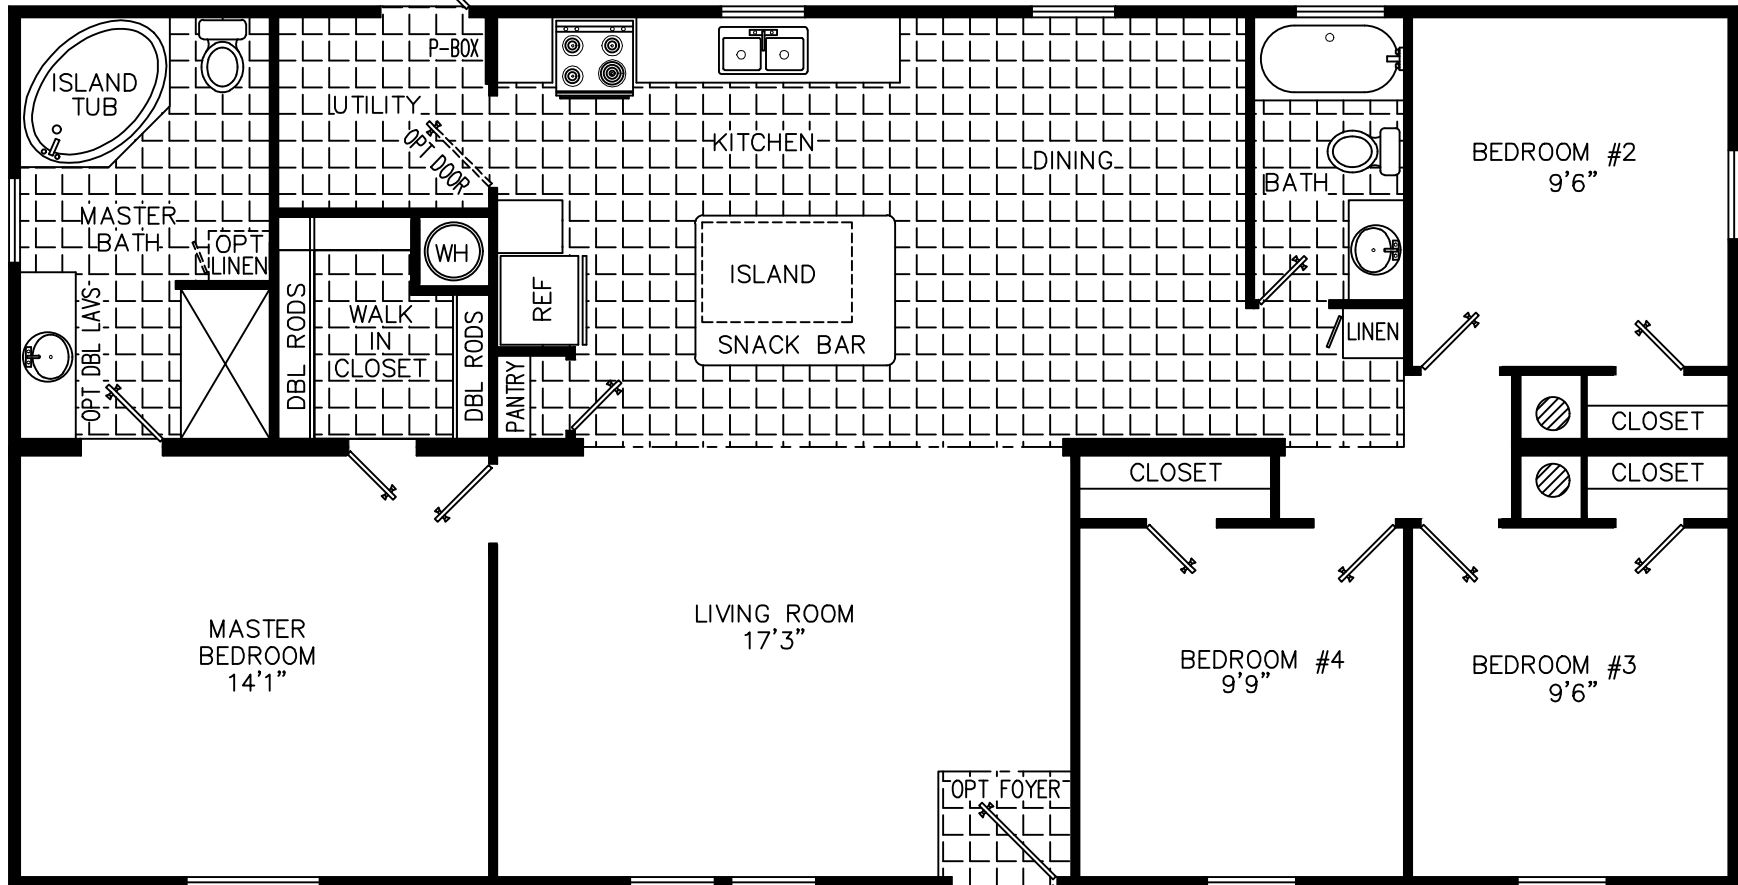

# Prestige Home Centers

PEYTON 4 BR

52' X 28' 4 F&R, 2 BATH 52E4D(2)  
1378.0 SQ. FT.

CATHEDRAL CEILING THROUGHOUT

*Homes Designed, Built & Serviced  
By NOBILITY HOMES*

MANUFACTURED IN ACCORDANCE WITH STANDARDS DEVELOPED AND ENFORCED BY HUD. DUE TO OUR CONTINUING PROGRAM OF PRODUCT IMPROVEMENT. PRICES AND SPECIFICATIONS ARE SUBJECT TO CHANGE WITHOUT NOTICE. SOME ITEMS SUCH AS TIRES, RIMS, AXLES AND HITCHES MAY HAVE BEEN RECYCLED AFTER INSPECTION FOR SAFETY AND APPRANCE. ALL DIMENSIONS ARE NOMINAL.