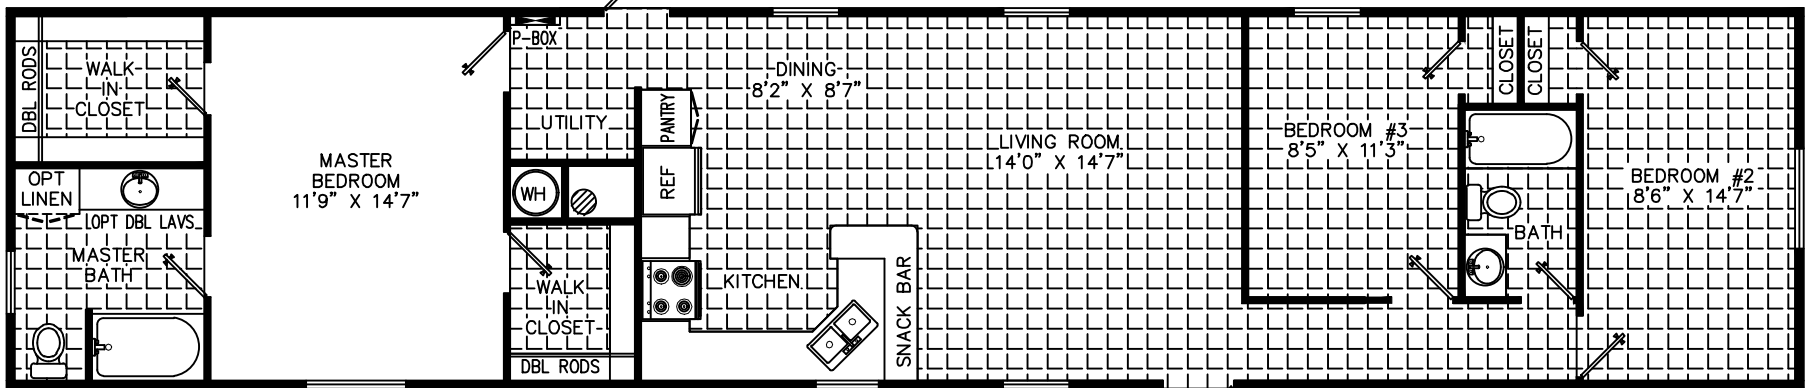

Prestige Home Centers

OPTIONAL TWO BEDROOM

PHIL STRETCH

72' X 16' 3 BR, 2 BATH 72H3H(7) 1098 SQ. FT.

CATHEDRAL CEILING THROUGHOUT

*Homes Designed, Built & Serviced
By NOBILITY HOMES*

MANUFACTURED IN ACCORDANCE WITH STANDARDS DEVELOPED AND ENFORCED BY HUD. DUE TO OUR CONTINUING PROGRAM OF PRODUCT IMPROVEMENT, PRICES AND SPECIFICATIONS ARE SUBJECT TO CHANGE WITHOUT NOTICE. SOME ITEMS SUCH AS TIRES, RIMS, AXLES AND HITCHES MAY HAVE BEEN RECYCLED AFTER INSPECTION FOR SAFETY AND APPEARANCE. ALL DIMENSIONS ARE NOMINAL.