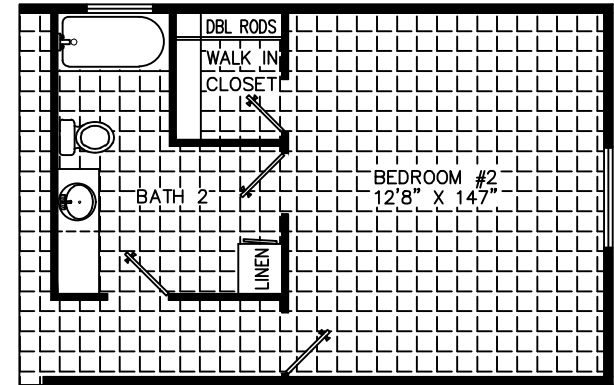

Prestige Home Centers

OPTIONAL TWO BEDROOM

PHIL STRETCH

72' X 16' 3 BR, 2 BATH 72H3H(7) 1098 SQ. FT.

CATHEDRAL CEILING THROUGHOUT

*Homes Designed, Built & Serviced
By NOBILITY HOMES*

MANUFACTURED IN ACCORDANCE WITH STANDARDS DEVELOPED AND ENFORCED BY HUD. DUE TO OUR CONTINUING PROGRAM OF PRODUCT IMPROVEMENT, PRICES AND SPECIFICATIONS ARE SUBJECT TO CHANGE WITHOUT NOTICE. SOME ITEMS SUCH AS TIRES, RIMS, AXLES AND HITCHES MAY HAVE BEEN RECYCLED AFTER INSPECTION FOR SAFETY AND APPEARANCE. ALL DIMENSIONS ARE NOMINAL.