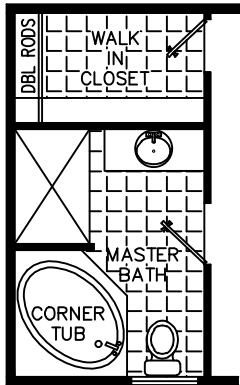

Prestige Home Centers

OPTIONAL TWO BEDROOM

PHIL STRETCH

72' X 16' 3 BR, 2 BATH 72H3H(7) 1098 SQ. FT.

CATHEDRAL CEILING THROUGHOUT

*Homes Designed, Built & Serviced
By NOBILITY HOMES*

MANUFACTURED IN ACCORDANCE WITH STANDARDS DEVELOPED AND ENFORCED BY HUD. DUE TO OUR CONTINUING PROGRAM OF PRODUCT IMPROVEMENT, PRICES AND SPECIFICATIONS ARE SUBJECT TO CHANGE WITHOUT NOTICE. SOME ITEMS SUCH AS TIRES, RIMS, AXLES AND HITCHES MAY HAVE BEEN RECYCLED AFTER INSPECTION FOR SAFETY AND APPEARANCE. ALL DIMENSIONS ARE NOMINAL.