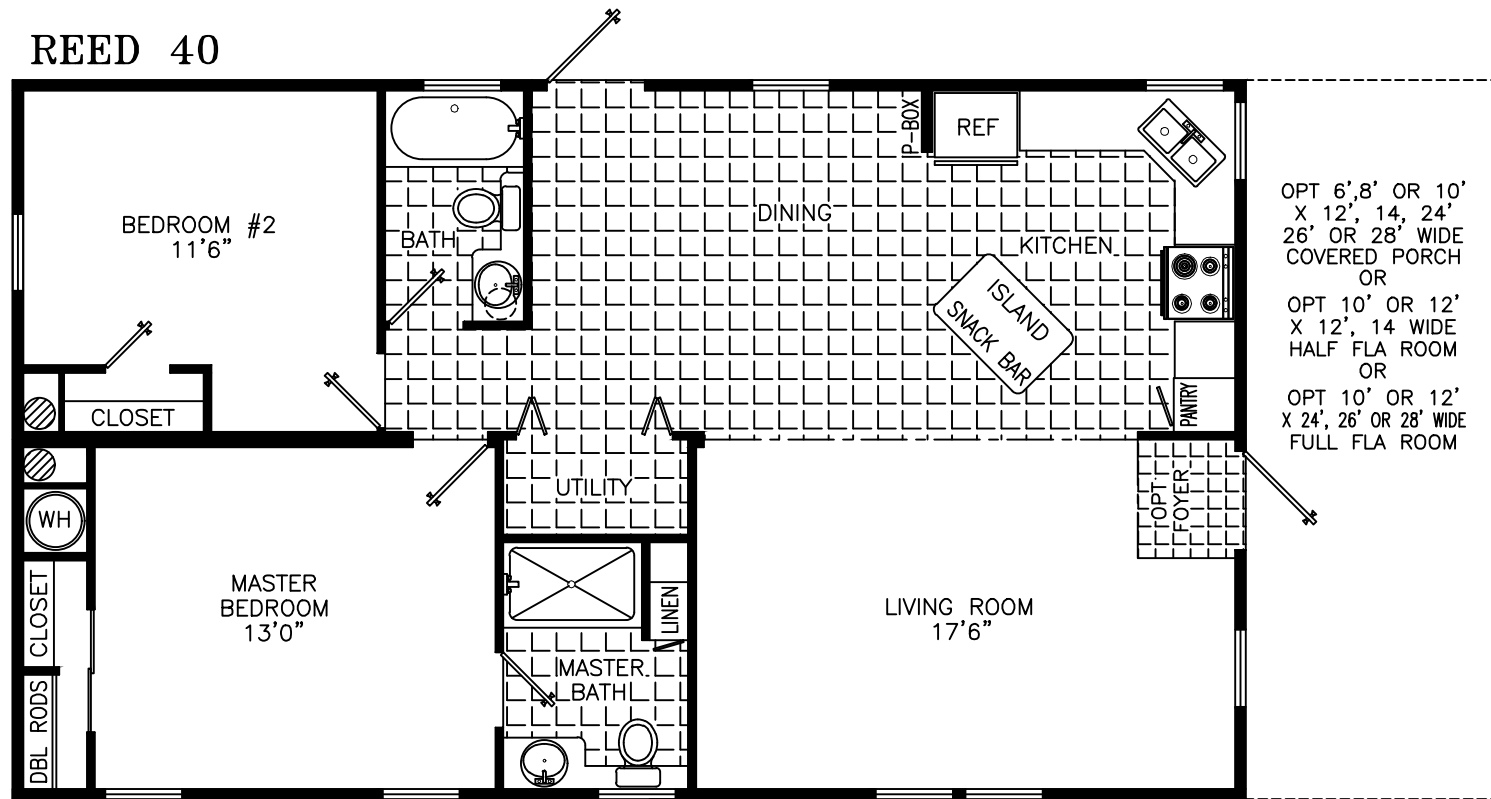

Prestige Home Centers

REED 40

OPT 6', 8' OR 10'
X 12', 14', 24'
26' OR 28' WIDE
COVERED PORCH
OR
OPT 10' OR 12'
X 12', 14' WIDE
HALF FLA ROOM
OR
OPT 10' OR 12'
X 24', 26' OR 28' WIDE
FULL FLA ROOM

40' X 24' 2 FK, 2 BATH 40C2F(2) CATHEDRAL CEILING THROUGHOUT
 933.3 SQ. FT. 24' WIDE
 966.7 SQ. FT. 26' WIDE
 1060.0 SQ. FT. 28' WIDE