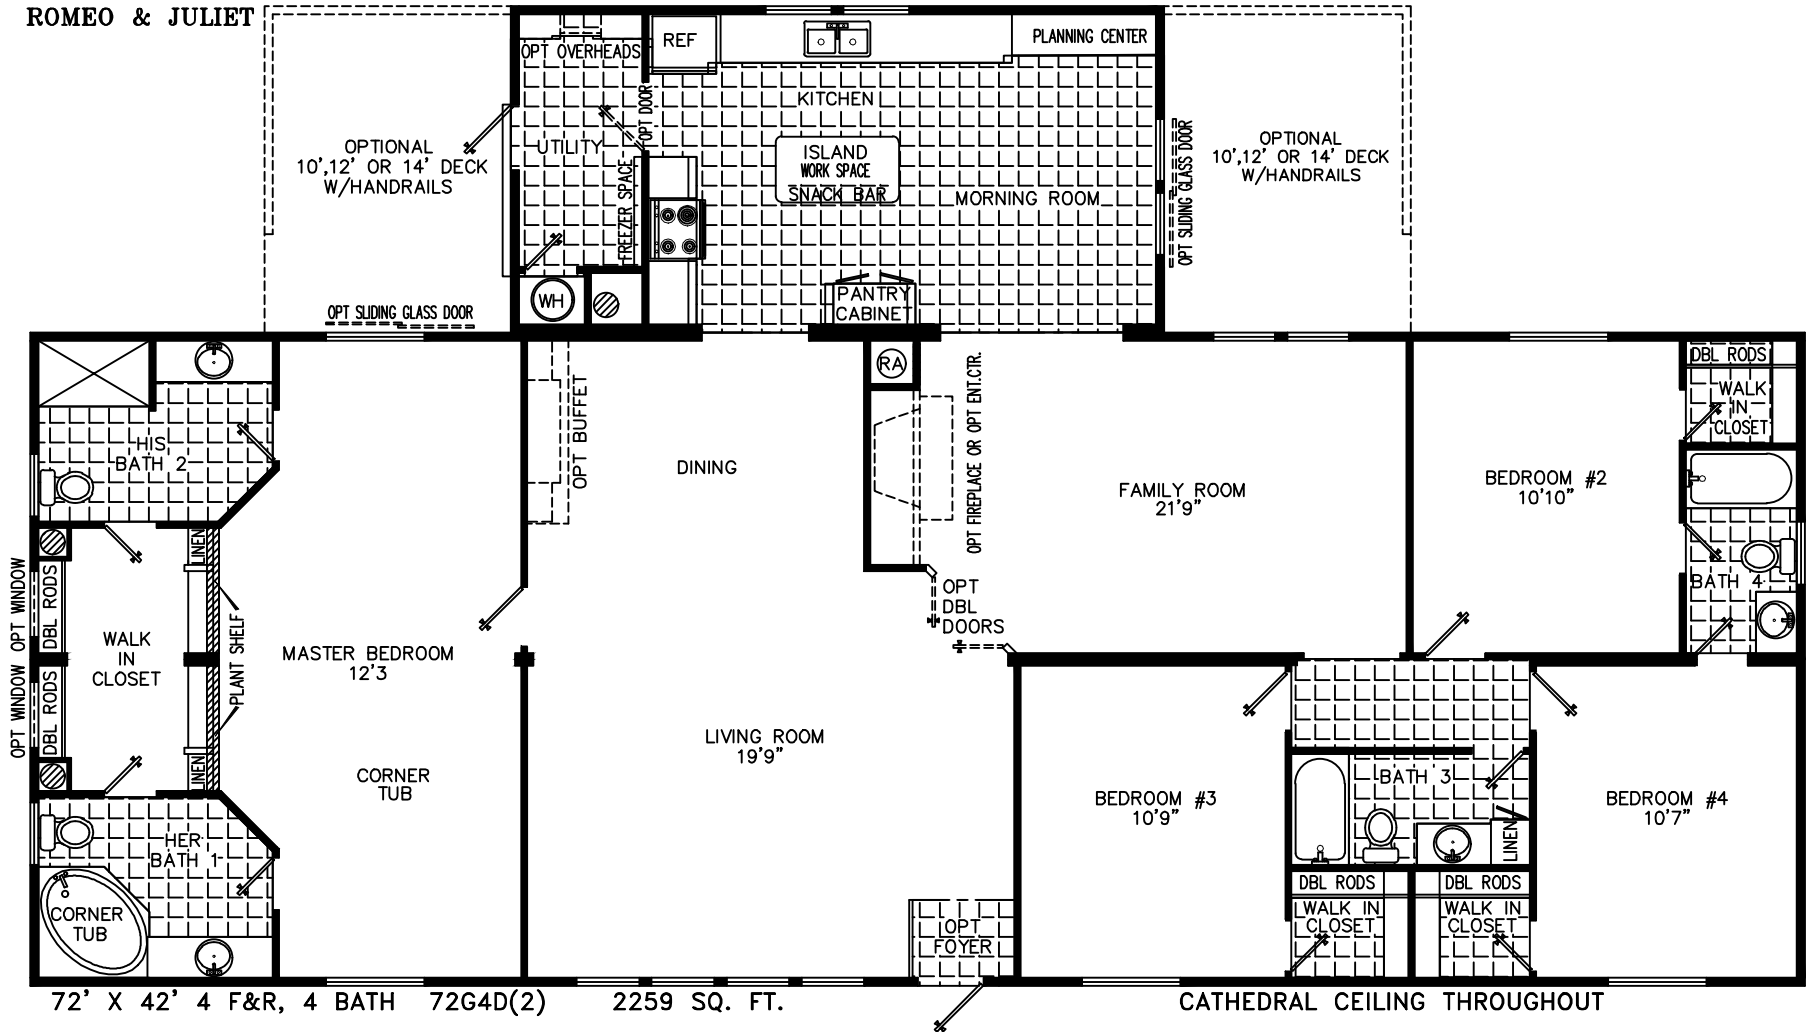

Prestige Home Centers

ROMEO & JULIET

*Homes Designed, Built & Serviced
By NOBILITY HOMES*

MANUFACTURED IN ACCORDANCE WITH STANDARDS DEVELOPED AND ENFORCED BY HUD. DUE TO OUR CONTINUING PROGRAM OF PRODUCT IMPROVEMENT, PRICES AND SPECIFICATIONS ARE SUBJECT TO CHANGE WITHOUT NOTICE. SOME ITEMS SUCH AS TIRES, RIMS, AXLES AND HITCHES MAY HAVE BEEN RECYCLED AFTER INSPECTION FOR SAFETY AND APPEARANCE. ALL DIMENSIONS ARE NOMINAL.