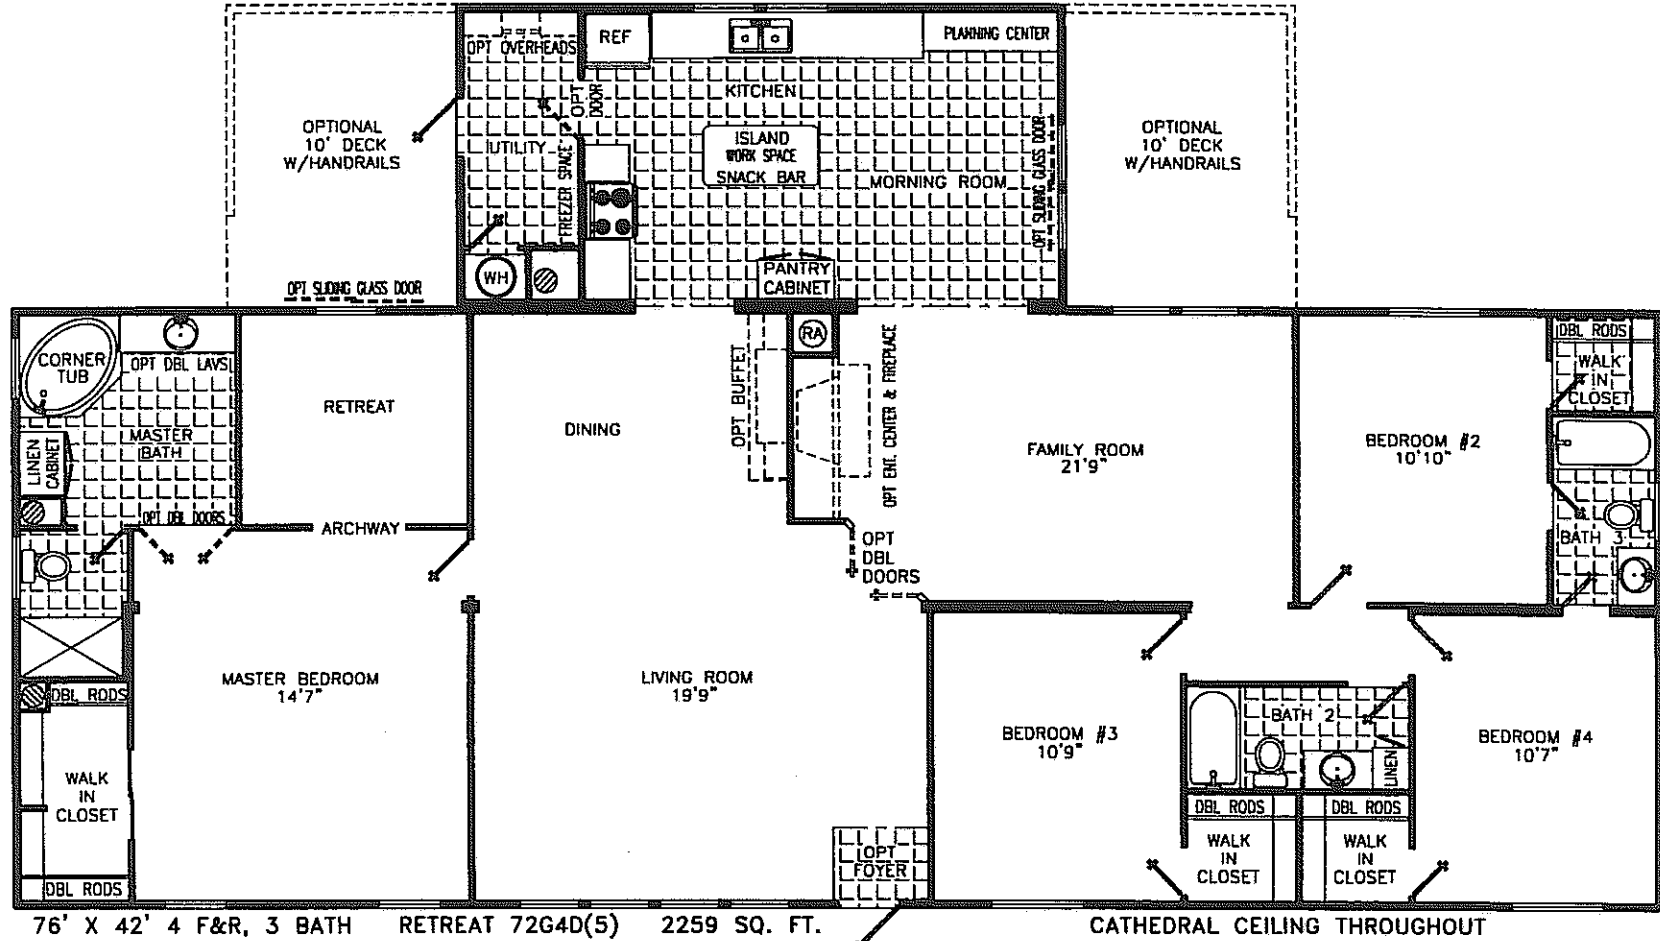

Prestige Home Centers

ROMEO

*Homes Designed, Built & Serviced
By NOBILITY HOMES*

THE OVERALL LENGTH INCLUDES A HITCH OF APPROXIMATELY FOUR FEET ON ALL HOMES.

MANUFACTURED IN ACCORDANCE WITH STANDARDS DEVELOPED AND ENFORCED BY HUD. DUE TO OUR CONTINUING PROGRAM OF PRODUCT IMPROVEMENT, PRICES AND SPECIFICATIONS ARE SUBJECT TO CHANGE WITHOUT NOTICE. SOME ITEMS SUCH AS TIRES, RIMS, AXLES, AND HITCHES MAY HAVE BEEN RECYCLED AFTER INSPECTION FOR SAFETY AND APPEARANCE. ALL DIMENSIONS ARE NOMINAL.