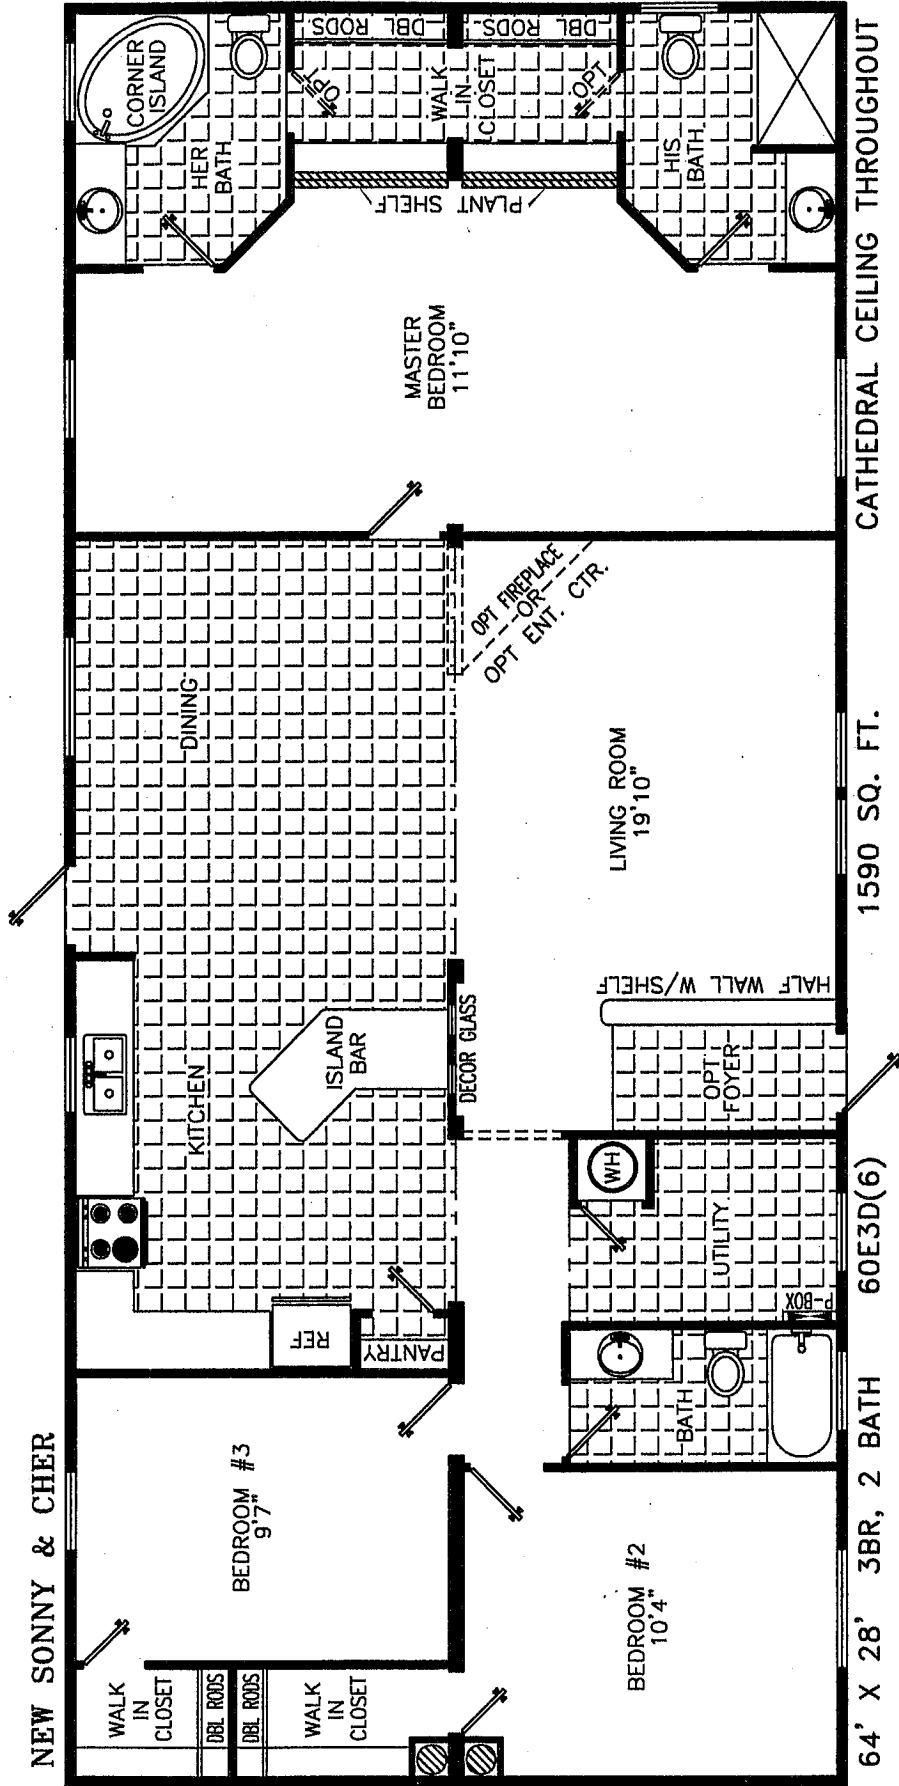

Prestige Home Centers

THE OVERALL LENGTH INCLUDES A HITCH OF APPROXIMATELY FOUR FEET ON ALL HOMES.

MANUFACTURED IN ACCORDANCE WITH STANDARDS DEVELOPED AND ENFORCED BY HUD. DUE TO OUR CONTINUING PROGRAM OF PRODUCT IMPROVEMENT, PRICES AND SPECIFICATIONS ARE SUBJECT TO CHANGE WITHOUT NOTICE. SOME ITEMS SUCH AS TIRES, RIMS, AXLES, AND HITCHES MAY HAVE BEEN RECYCLED AFTER INSPECTION FOR SAFETY AND APPEARANCE. ALL DIMENSIONS ARE NOMINAL.