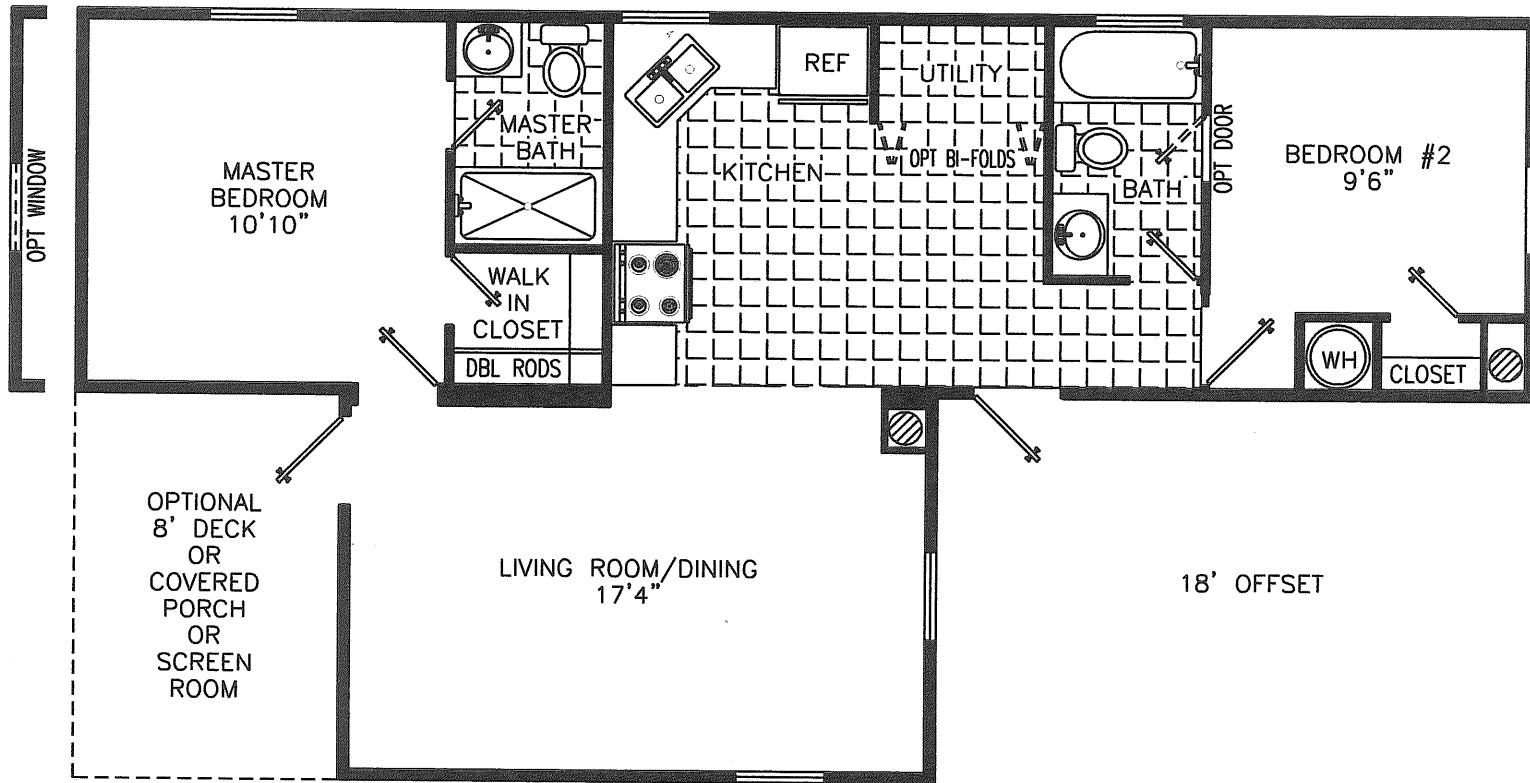

Tropic Isle

18/44' X 24' 2 F&R, 2 BATH 18/44C2H CATHEDRAL CEILING THROUGHOUT
723.3 SQ. FT. 24' WIDE

*Homes Designed, Built & Serviced
By NOBILITY HOMES*

MANUFACTURED IN ACCORDANCE WITH STANDARDS DEVELOPED AND ENFORCED BY HUD. DUE TO OUR CONTINUING PROGRAM OF PRODUCT IMPROVEMENT, PRICES AND SPECIFICATIONS ARE SUBJECT TO CHANGE WITHOUT NOTICE. SOME ITEMS SUCH AS TIRES, RIMS, AXLES, AND HITCHES MAY HAVE BEEN RECYCLED AFTER INSPECTION FOR SAFETY AND APPEARANCE. ALL DIMENSIONS ARE NOMINAL.