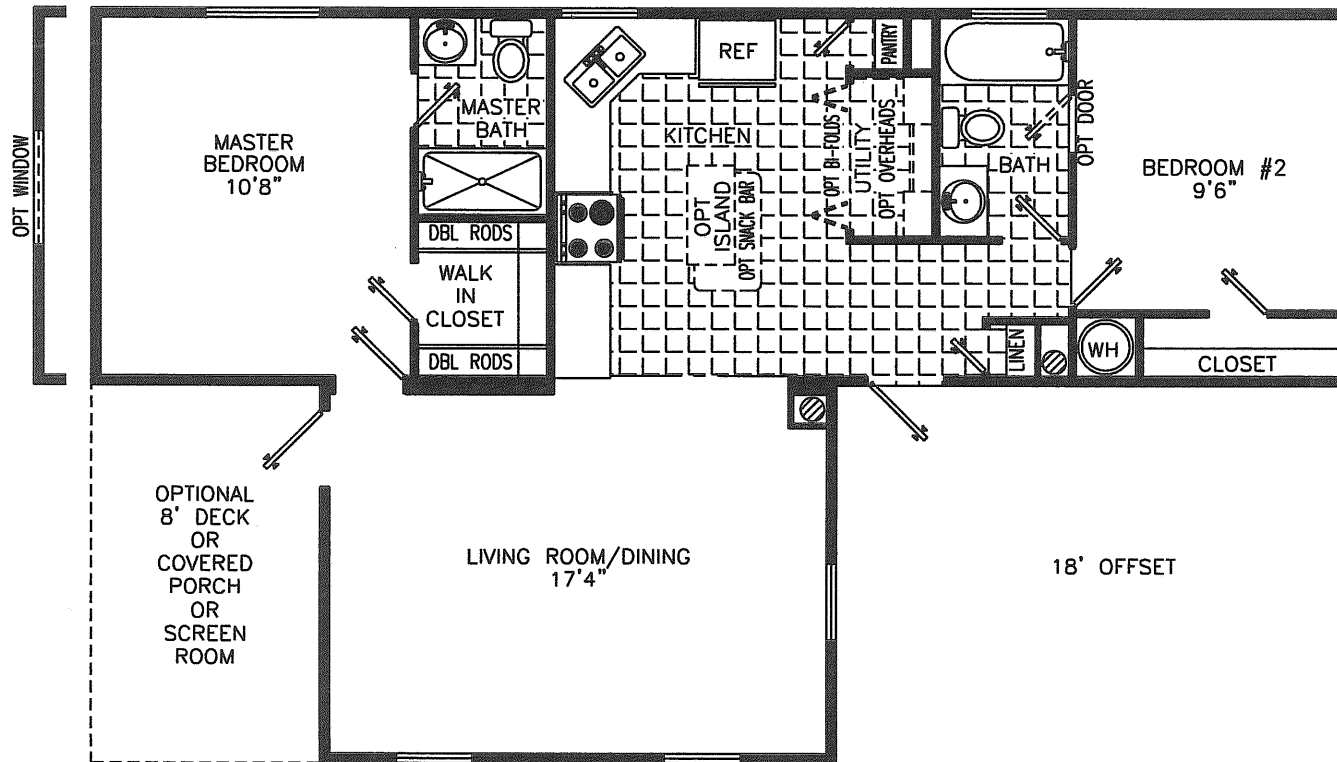

Tropic Isle

18' 1/4" X 28' 2" F&R 2 BATH 18/44E2D CATHEDRAL CEILING THROUGHOUT
821.5 SQ. FT. 28' WIDE

*Homes Designed, Built & Serviced
By NOBILITY HOMES*

MANUFACTURED IN ACCORDANCE WITH STANDARDS DEVELOPED AND ENFORCED BY HUD. DUE TO OUR CONTINUING PROGRAM OF PRODUCT IMPROVEMENT, PRICES AND SPECIFICATIONS ARE SUBJECT TO CHANGE WITHOUT NOTICE. SOME ITEMS SUCH AS TIRES, RIMS, AXLES, AND HITCHES MAY HAVE BEEN RECYCLED AFTER INSPECTION FOR SAFETY AND APPEARANCE. ALL DIMENSIONS ARE NOMINAL.