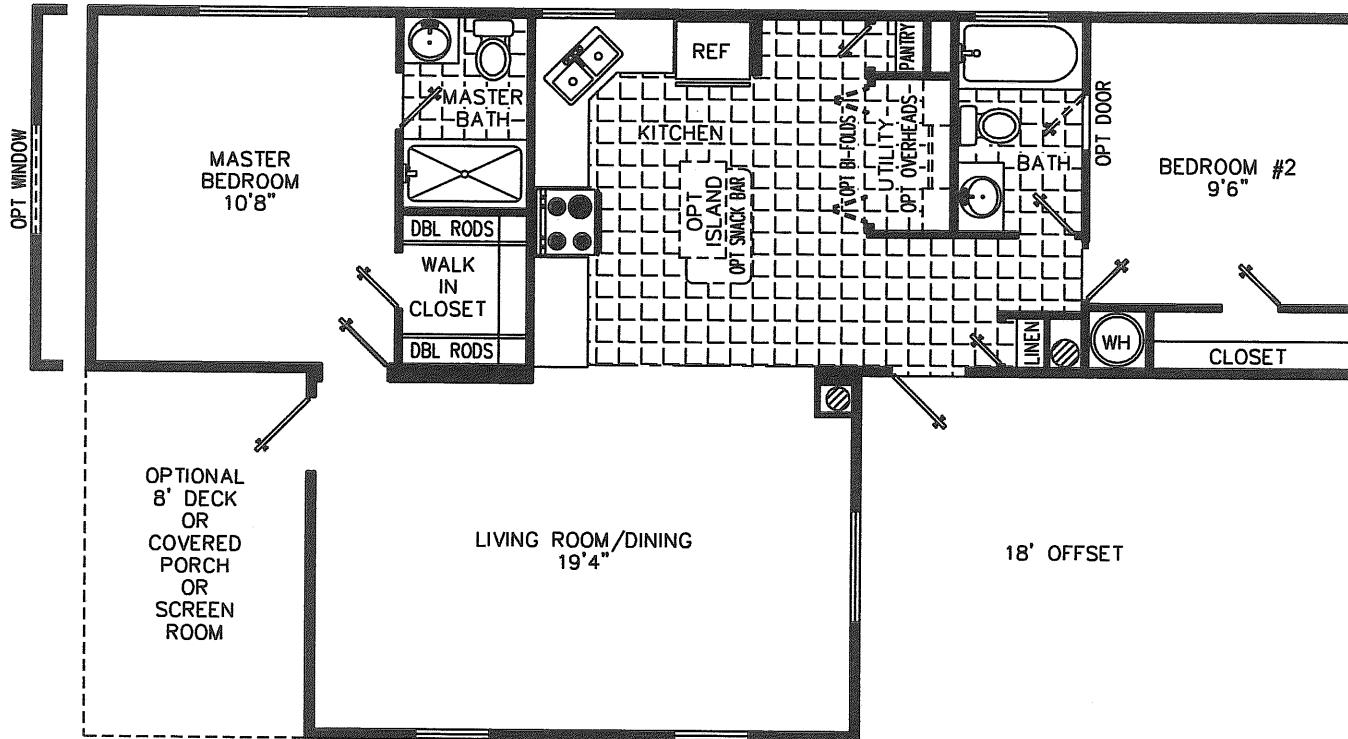

# Tropic Isle

20'/46' X 28' 2 F&R 2 BATH 20/46E2D CATHEDRAL CEILING THROUGHOUT  
874.5 SQ. FT. 28' WIDE

*Homes Designed, Built & Serviced  
By NOBILITY HOMES*

MANUFACTURED IN ACCORDANCE WITH STANDARDS DEVELOPED AND ENFORCED BY HUD. DUE TO OUR CONTINUING PROGRAM OF PRODUCT IMPROVEMENT, PRICES AND SPECIFICATIONS ARE SUBJECT TO CHANGE WITHOUT NOTICE. SOME ITEMS SUCH AS TIRES, RIMS, AXLES, AND HITCHES MAY HAVE BEEN RECYCLED AFTER INSPECTION FOR SAFETY AND APPEARANCE. ALL DIMENSIONS ARE NOMINAL.