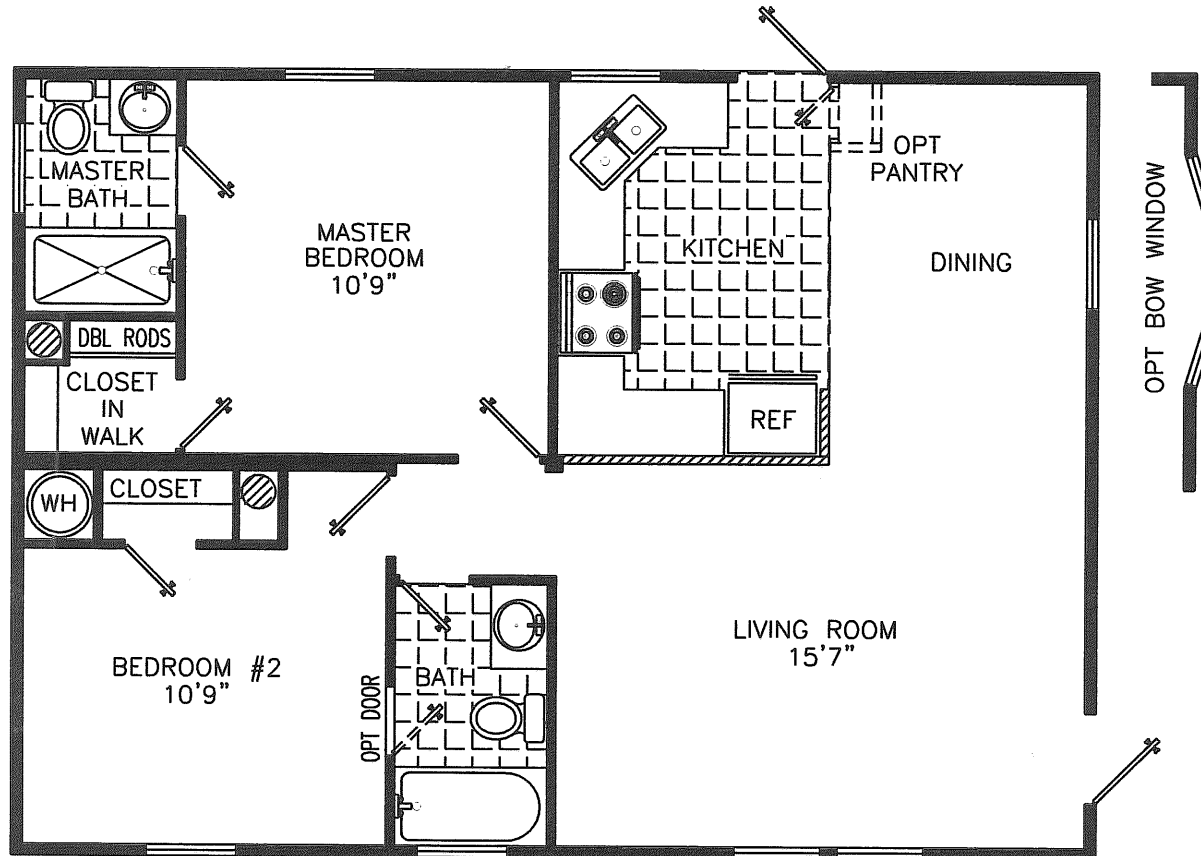

Tropic Isle

32' X 24' 2 FD, 2 BATH 32C2C(3) CATHEDRAL CEILING THROUGHOUT
 746.7 SQ. FT. 24' WIDE
 797.3 SQ. FT. 26' WIDE
 848.0 SQ. FT. 28' WIDE

*Homes Designed, Built & Serviced
 By NOBILITY HOMES*

MANUFACTURED IN ACCORDANCE WITH STANDARDS DEVELOPED AND ENFORCED BY HUD. DUE TO OUR CONTINUING PROGRAM OF PRODUCT IMPROVEMENT, PRICES AND SPECIFICATIONS ARE SUBJECT TO CHANGE WITHOUT NOTICE. SOME ITEMS SUCH AS TIRES, RIMS, AXLES, AND HITCHES MAY HAVE BEEN RECYCLED AFTER INSPECTION FOR SAFETY AND APPEARANCE. ALL DIMENSIONS ARE NOMINAL.