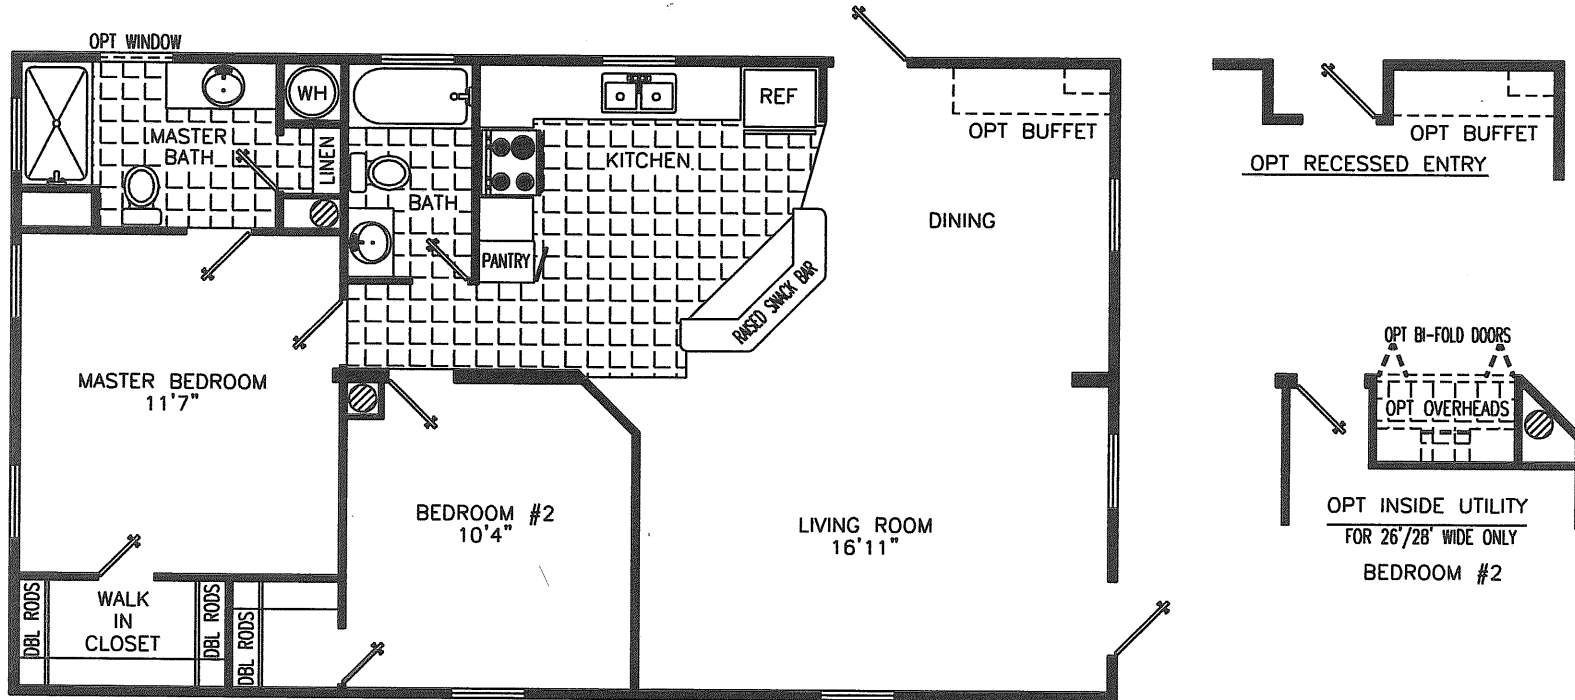

Tropic Isle

40' X 24' 2 FD, 2 BATH 40C2G(5) CATHEDRAL CEILING THROUGHOUT

933.3 SQ. FT. 24' WIDE
 996.7 SQ. FT. 26' WIDE
 1060.0 SQ. FT. 28' WIDE

*Homes Designed, Built & Serviced
 By NOBILITY HOMES*

MANUFACTURED IN ACCORDANCE WITH STANDARDS DEVELOPED AND ENFORCED BY HUD. DUE TO OUR CONTINUING PROGRAM OF PRODUCT IMPROVEMENT, PRICES AND SPECIFICATIONS ARE SUBJECT TO CHANGE WITHOUT NOTICE. SOME ITEMS SUCH AS TIRES, RIMS, AXLES, AND HITCHES MAY HAVE BEEN RECYCLED AFTER INSPECTION FOR SAFETY AND APPEARANCE. ALL DIMENSIONS ARE NOMINAL.