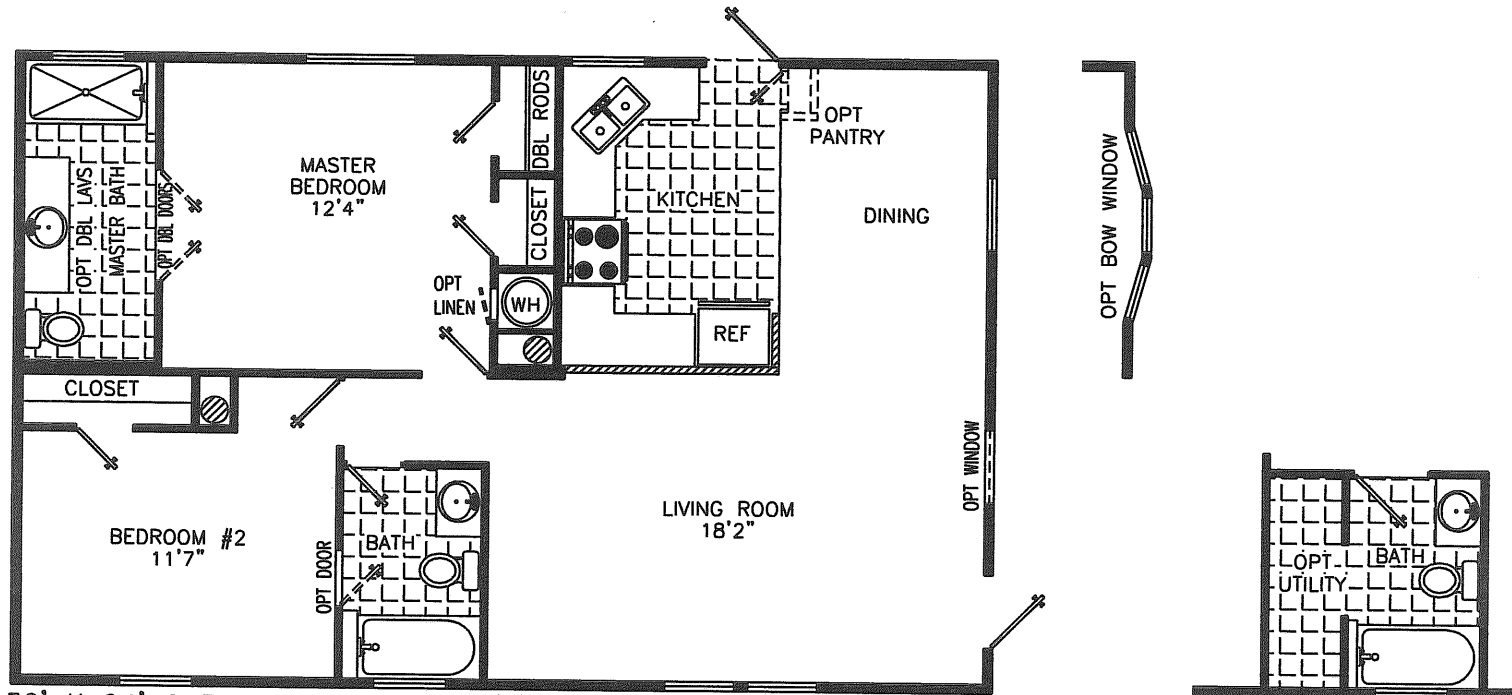

Tropic Isle

36' X 24' 2 FD, 2 BATH 36C2C(1) CATHEDRAL CEILING THROUGHOUT
 840.0 SQ. FT. 24' WIDE
 897.0 SQ. FT. 26' WIDE
 954.0 SQ. FT. 28' WIDE

*Homes Designed, Built & Serviced
By NOBILITY HOMES*

MANUFACTURED IN ACCORDANCE WITH STANDARDS DEVELOPED AND ENFORCED BY HUD. DUE TO OUR CONTINUING PROGRAM OF PRODUCT IMPROVEMENT, PRICES AND SPECIFICATIONS ARE SUBJECT TO CHANGE WITHOUT NOTICE. SOME ITEMS SUCH AS TIRES, RIMS, AXLES, AND HITCHES MAY HAVE BEEN RECYCLED AFTER INSPECTION FOR SAFETY AND APPEARANCE. ALL DIMENSIONS ARE NOMINAL.