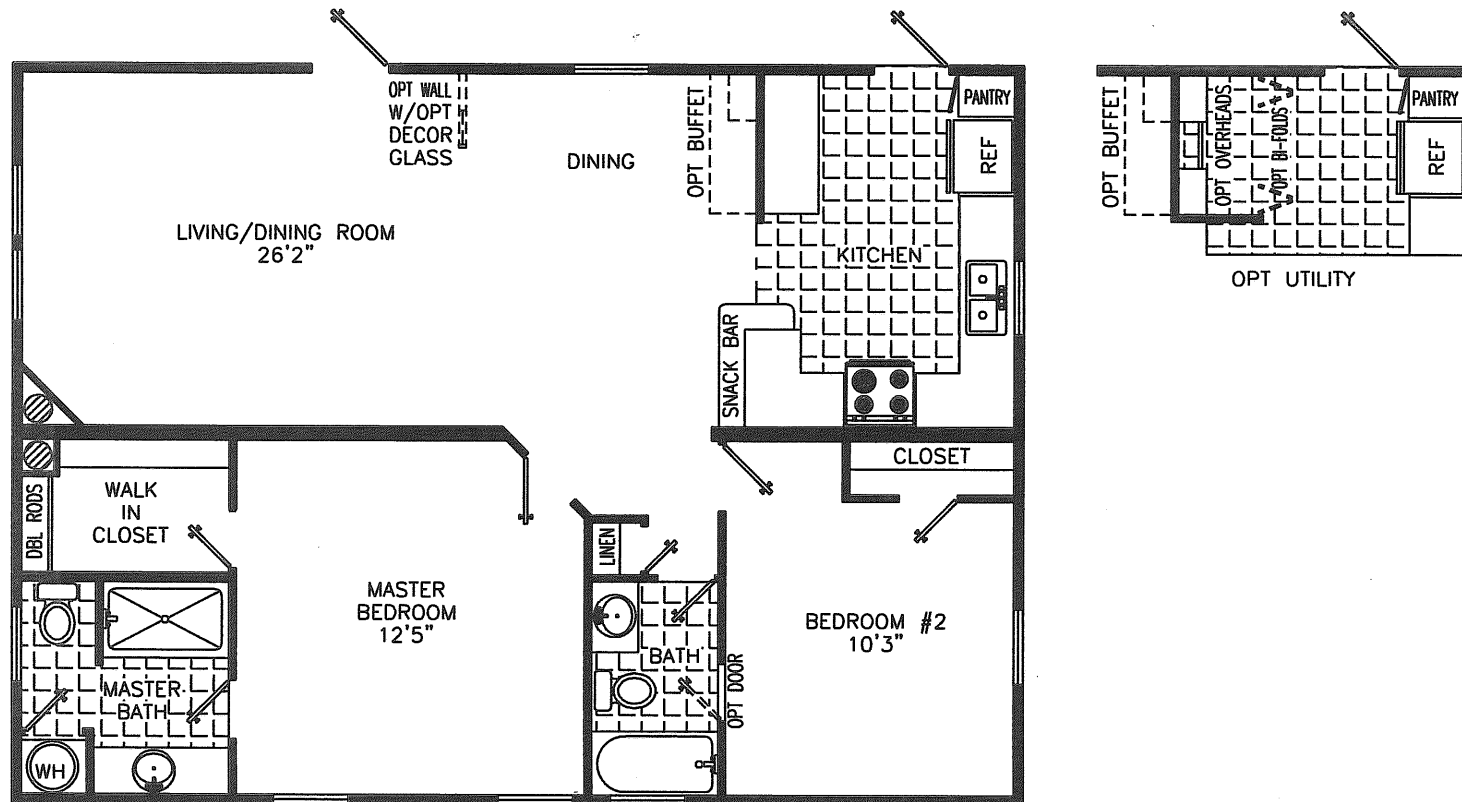

Tropic Isle

36' X 28' 2 FK, 2 BATH 36E2F(1) CATHEDRAL CEILING THROUGHOUT
954.0 SQ. FT. 28' WIDE

*Homes Designed, Built & Serviced
By NOBILITY HOMES*

MANUFACTURED IN ACCORDANCE WITH STANDARDS DEVELOPED AND ENFORCED BY HUD. DUE TO OUR CONTINUING PROGRAM OF PRODUCT IMPROVEMENT, PRICES AND SPECIFICATIONS ARE SUBJECT TO CHANGE WITHOUT NOTICE. SOME ITEMS SUCH AS TIRES, RIMS, AXLES, AND HITCHES MAY HAVE BEEN RECYCLED AFTER INSPECTION FOR SAFETY AND APPEARANCE. ALL DIMENSIONS ARE NOMINAL.