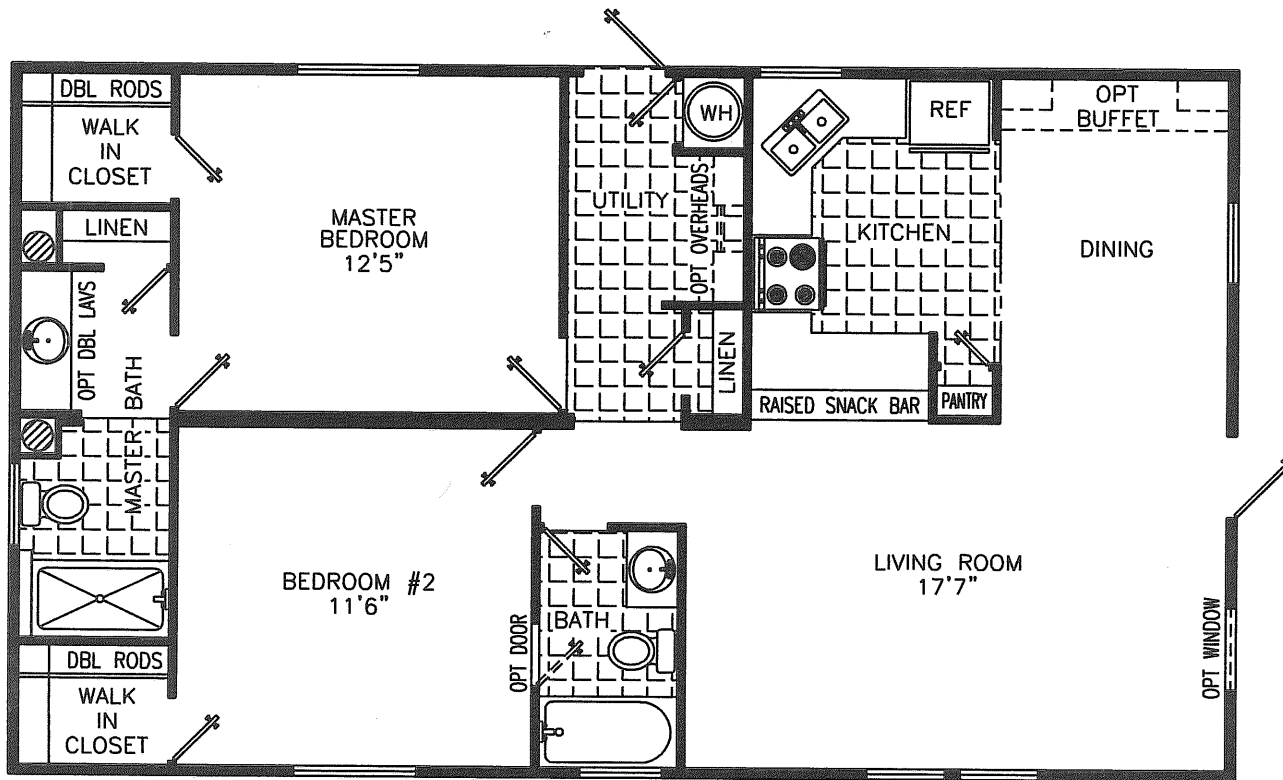

# Tropic Isle

40' X 24' 2 FD, 2 BATH 40C2C(1) CATHEDRAL CEILING THROUGHOUT  
 933.3 SQ. FT. 24' WIDE  
 996.7 SQ. FT. 26' WIDE  
 1060.0 SQ. FT. 28' WIDE

*Homes Designed, Built & Serviced  
 By NOBILITY HOMES*