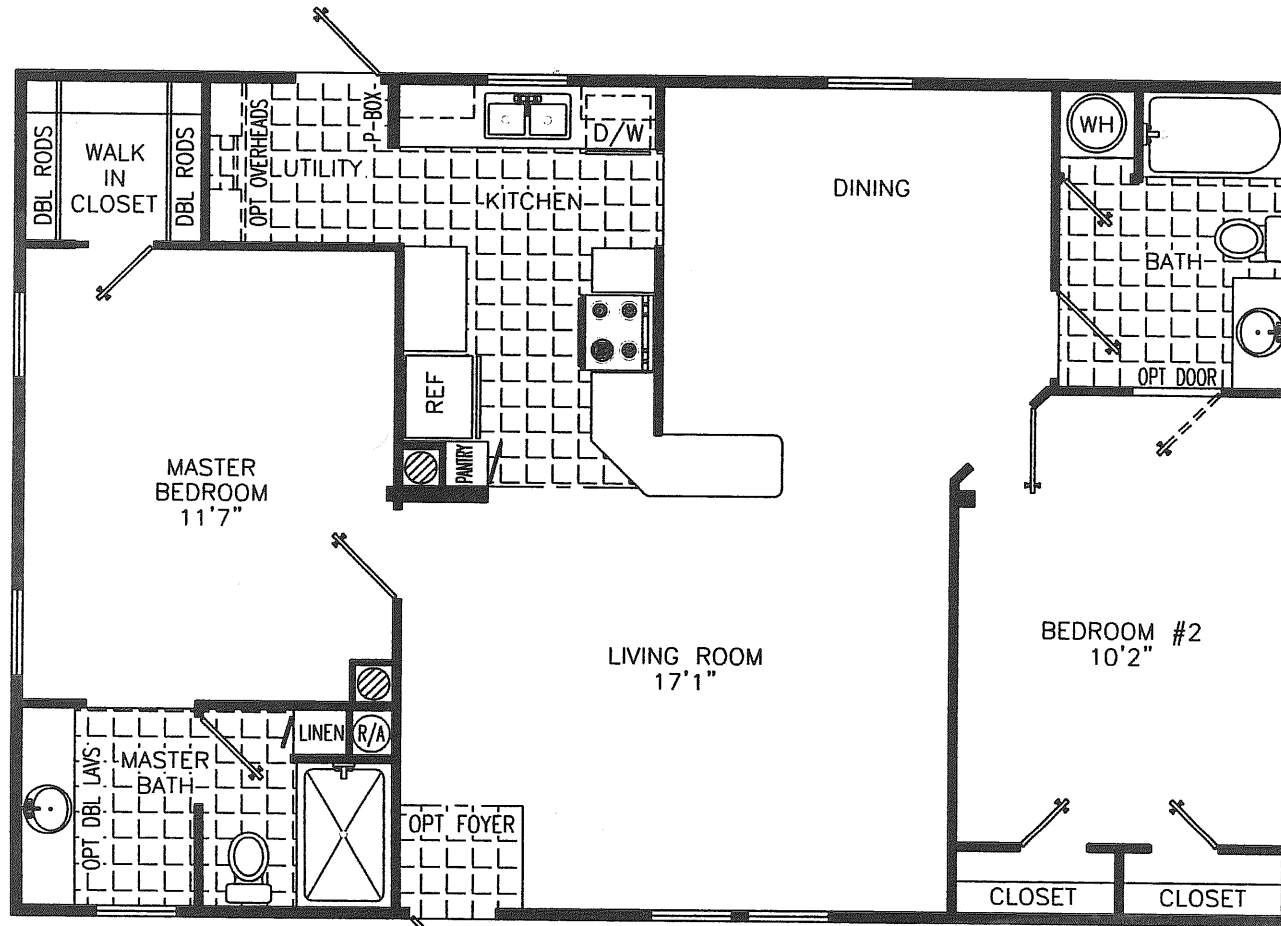

# Tropic Isle

40' X 28' 2 F&R, 2 BATH 40E2D(1)  
1060.0 SQ. FT. 28' WIDE

CATHEDRAL CEILING THROUGHOUT

*Homes Designed, Built & Serviced  
By NOBILITY HOMES*

MANUFACTURED IN ACCORDANCE WITH STANDARDS DEVELOPED AND ENFORCED BY HUD. DUE TO OUR CONTINUING PROGRAM OF PRODUCT IMPROVEMENT, PRICES AND SPECIFICATIONS ARE SUBJECT TO CHANGE WITHOUT NOTICE. SOME ITEMS SUCH AS TIRES, RIMS, AXLES, AND HITCHES MAY HAVE BEEN RECYCLED AFTER INSPECTION FOR SAFETY AND APPEARANCE. ALL DIMENSIONS ARE NOMINAL.