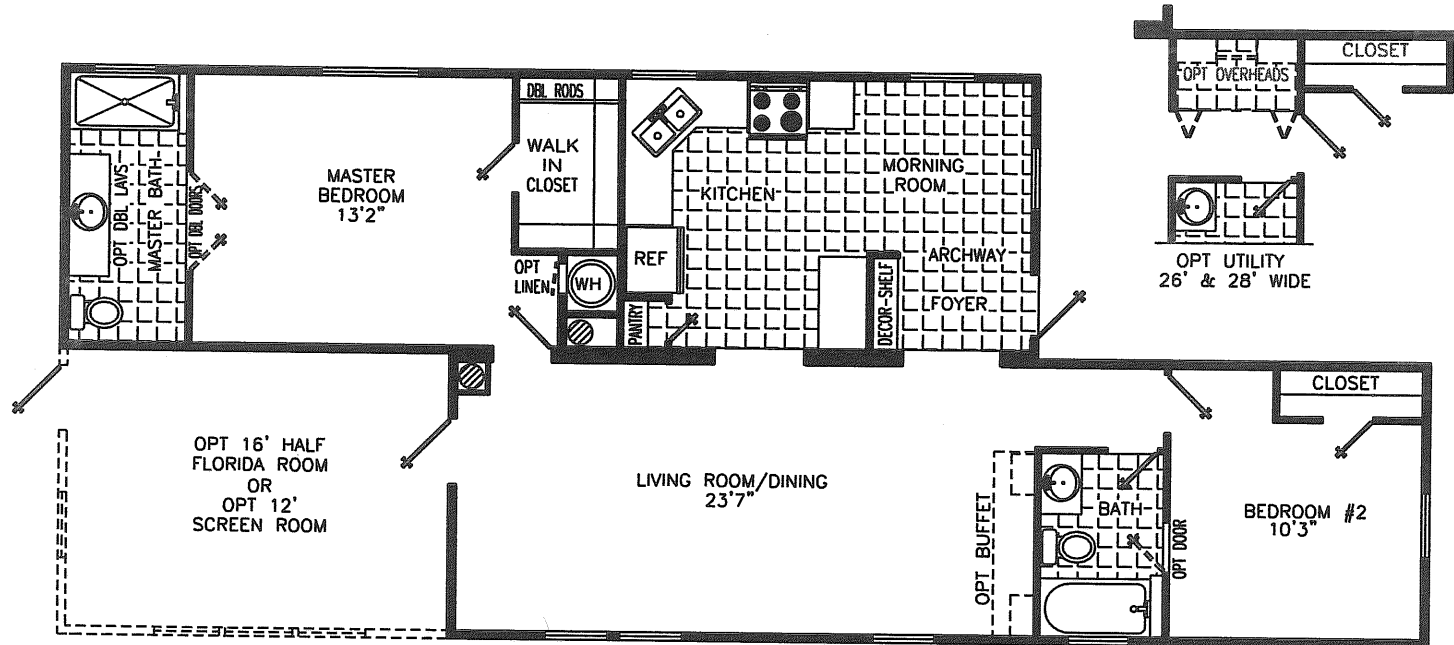

Tropic Isle

40'/40'X24' OFFSET 2 F&R MORNING ROOM 40/40C2H CATHEDRAL CEILING THROUGHOUT
 933.3 SQ. FT. 24' WIDE
 996.7 SQ. FT. 26' WIDE
 1060.0 SQ. FT. 28' WIDE

*Homes Designed, Built & Serviced
By NOBILITY HOMES*