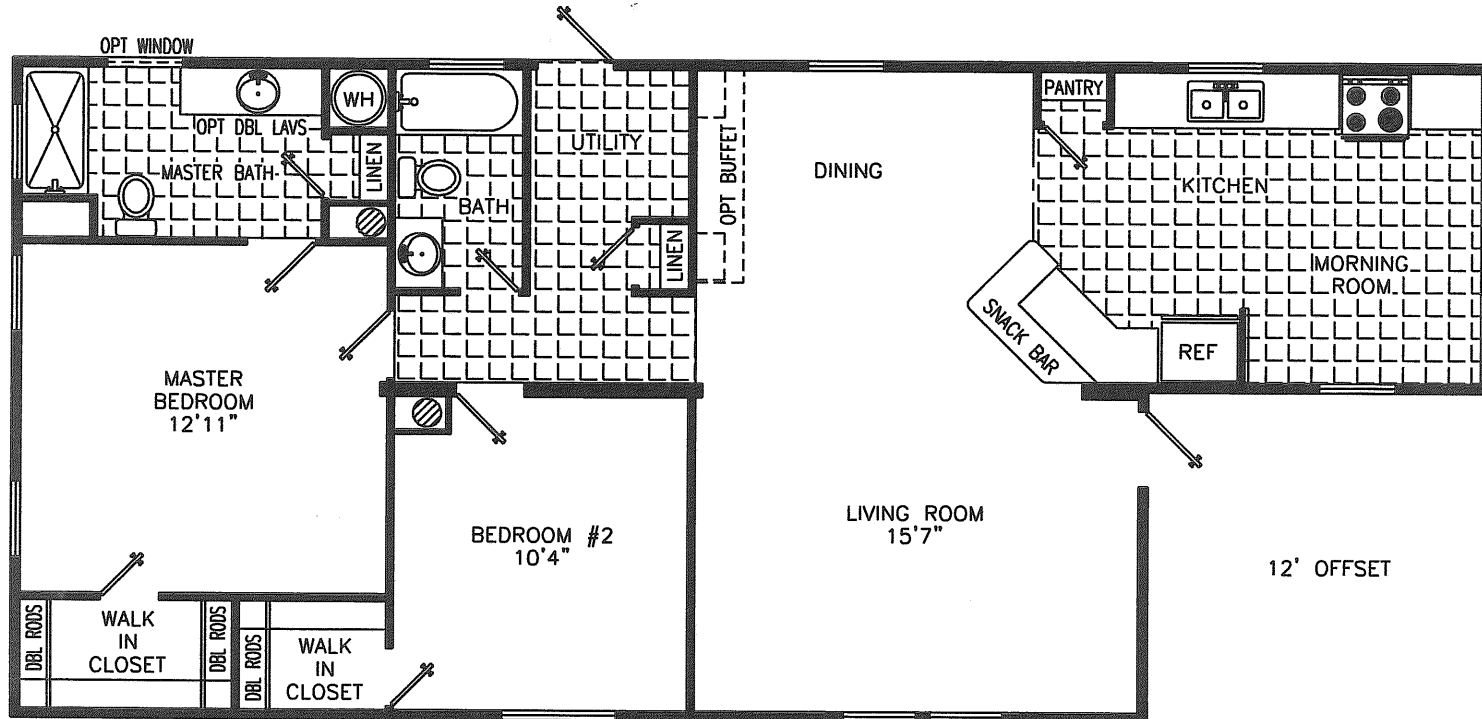

# Tropic Isle

40/52' X 24' 2 FK, 2 BATH 40/52C2F(2) CATHEDRAL CEILING THROUGHOUT  
 1073.3 SQ. FT. 24' WIDE  
 1136.7 SQ. FT. 26' WIDE  
 1219.0 SQ. FT. 28' WIDE

*Homes Designed, Built & Serviced  
 By NOBILITY HOMES*