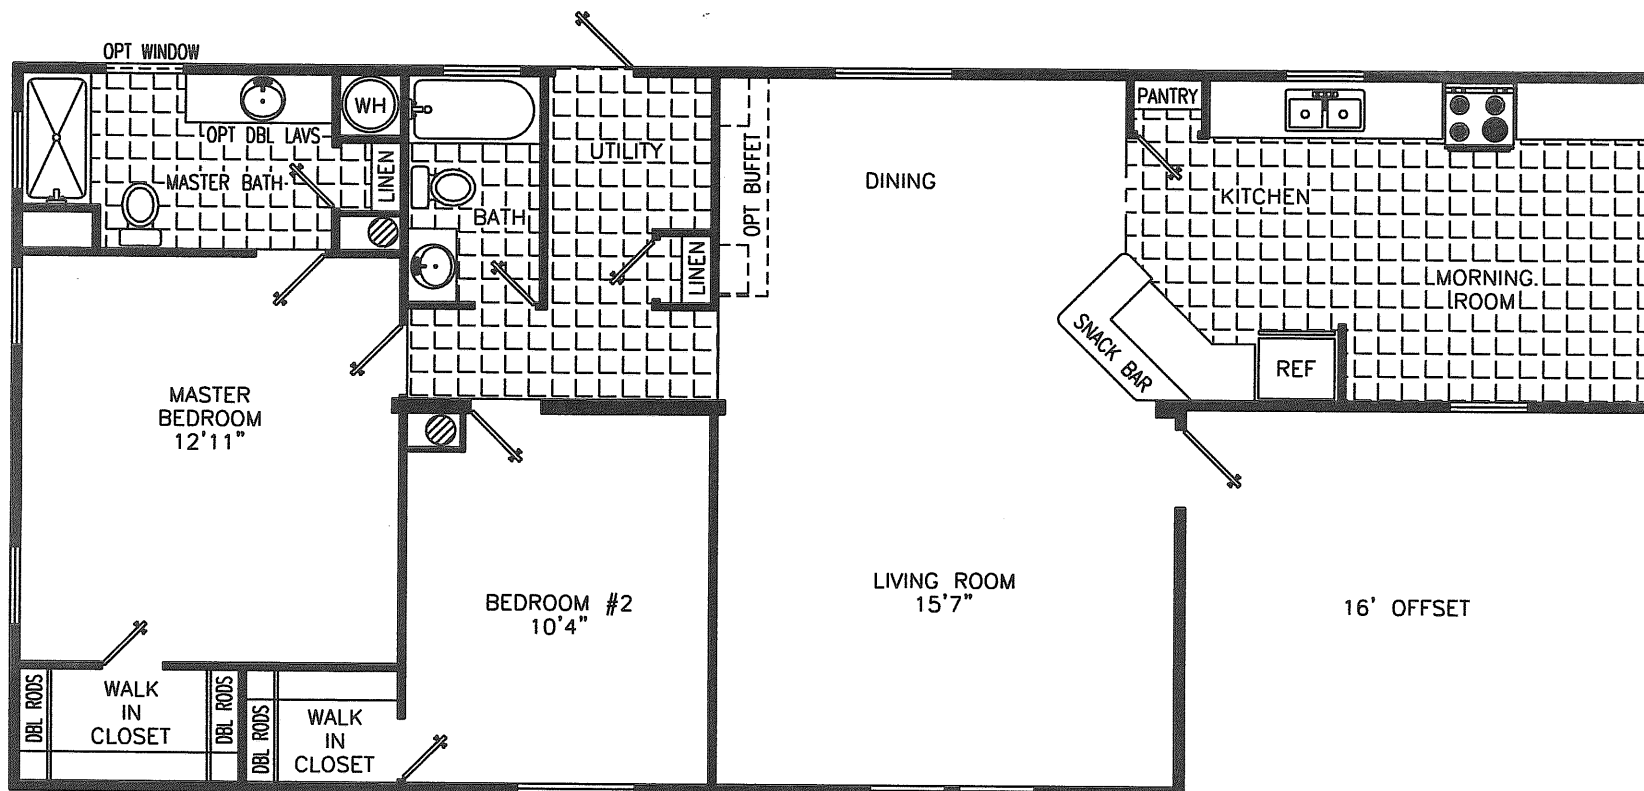

# Tropic Isle

40/56' X 26' 2 FK, 2 BATH 40/56D2F(2) CATHEDRAL CEILING THROUGHOUT  
 1183.3 SQ. FT. 26' WIDE  
 1272.0 SQ. FT. 28' WIDE

*Homes Designed, Built & Serviced  
 By NOBILITY HOMES*

MANUFACTURED IN ACCORDANCE WITH STANDARDS DEVELOPED AND ENFORCED BY HUD. DUE TO OUR CONTINUING PROGRAM OF PRODUCT IMPROVEMENT, PRICES AND SPECIFICATIONS ARE SUBJECT TO CHANGE WITHOUT NOTICE. SOME ITEMS SUCH AS TIRES, RIMS, AXLES, AND HITCHES MAY HAVE BEEN RECYCLED AFTER INSPECTION FOR SAFETY AND APPEARANCE. ALL DIMENSIONS ARE NOMINAL.