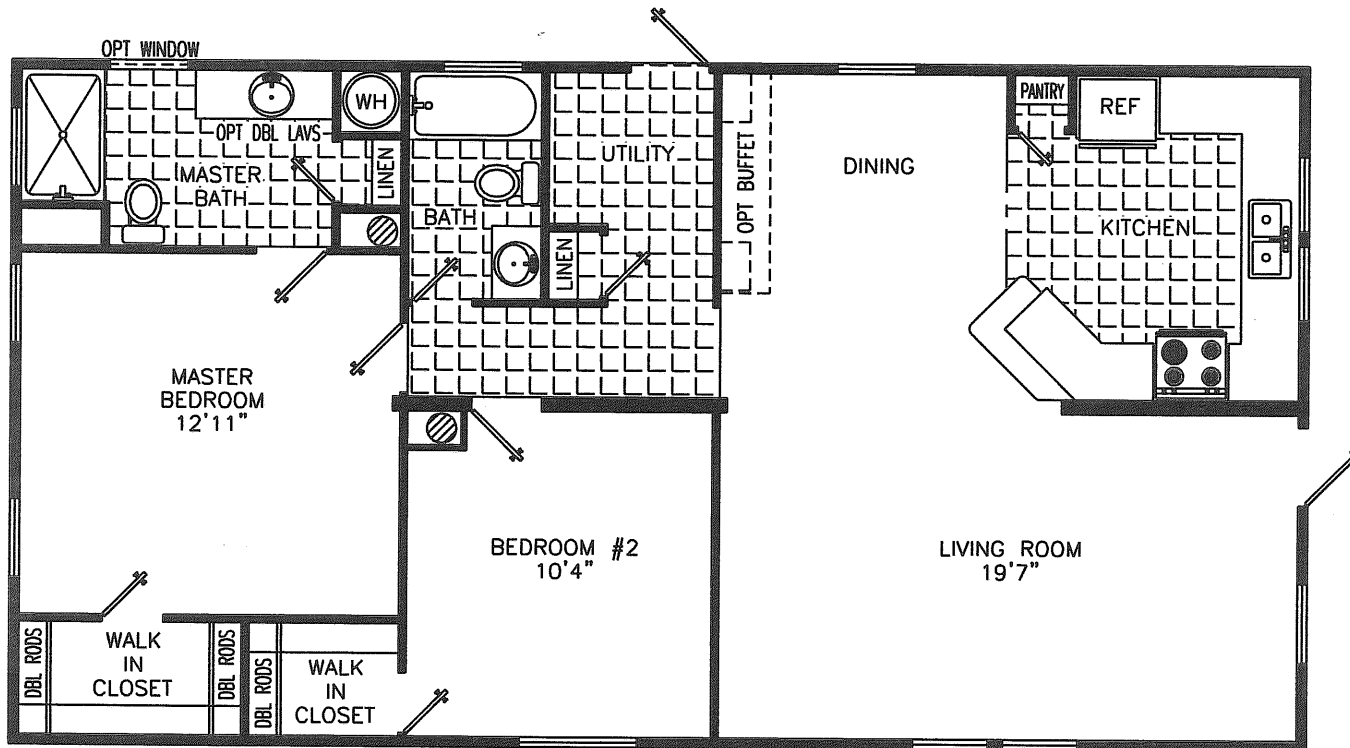

Tropic Isle

44' X 24' 2 FK, 2 BATH 44C2F(3)
 1026.7 SQ. FT. 24' WIDE
 1096.3 SQ. FT. 26' WIDE
 1166.0 SQ. FT. 28' WIDE

CATHEDRAL CEILING THROUGHOUT

*Homes Designed, Built & Serviced
 By NOBILITY HOMES*

MANUFACTURED IN ACCORDANCE WITH STANDARDS DEVELOPED AND ENFORCED BY HUD. DUE TO OUR CONTINUING PROGRAM OF PRODUCT IMPROVEMENT, PRICES AND SPECIFICATIONS ARE SUBJECT TO CHANGE WITHOUT NOTICE. SOME ITEMS SUCH AS TIRES, RIMS, AXLES, AND HITCHES MAY HAVE BEEN RECYCLED AFTER INSPECTION FOR SAFETY AND APPEARANCE. ALL DIMENSIONS ARE NOMINAL.