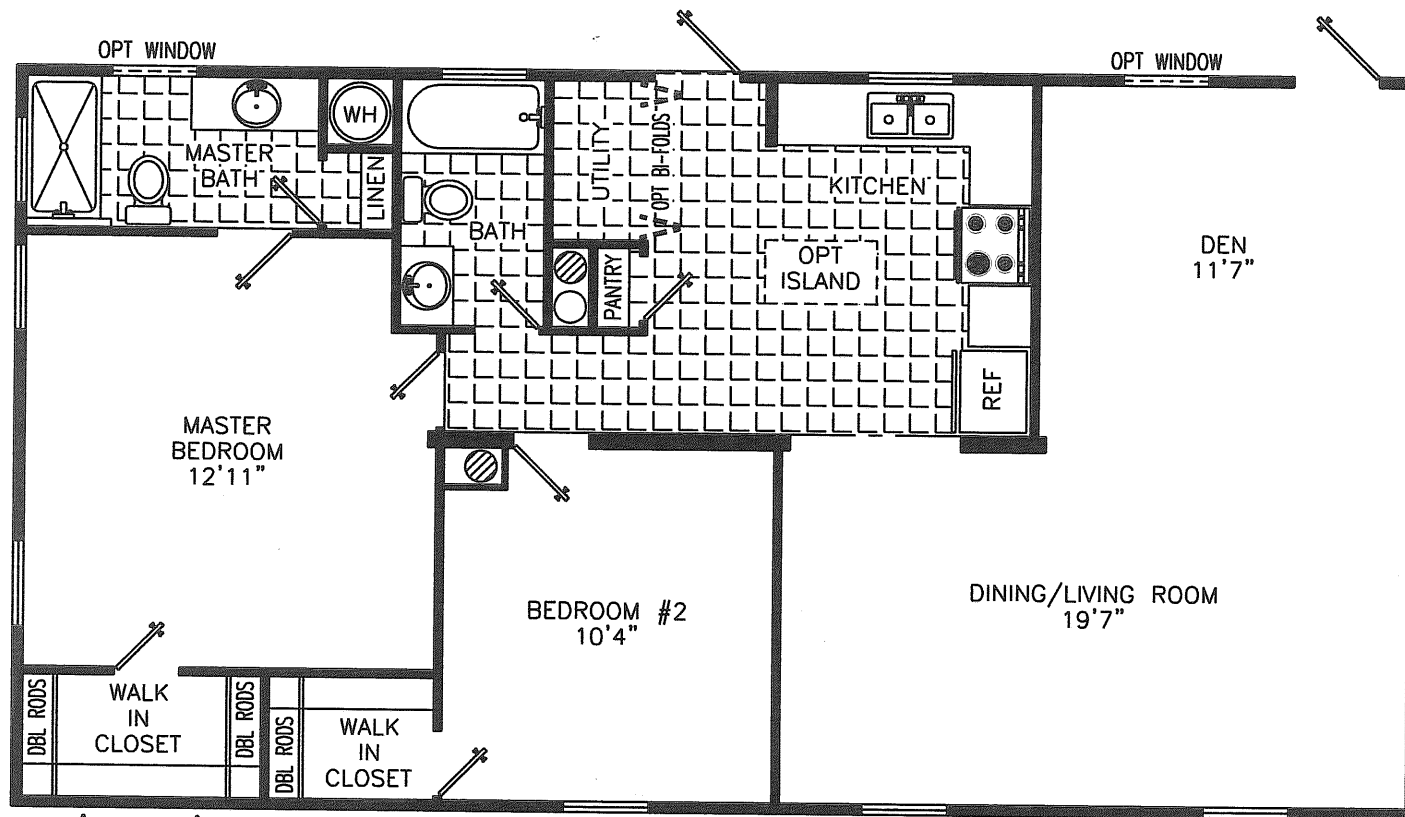

Tropic Isle

44' X 24' 32 FL, 2 BATH 44C2E

CATHEDRAL CEILING THROUGHOUT

1026.7 SQ. FT. 24' WIDE
 1096.3 SQ. FT. 26' WIDE
 1166.0 SQ. FT. 28' WIDE

*Homes Designed, Built & Serviced
 By NOBILITY HOMES*

MANUFACTURED IN ACCORDANCE WITH STANDARDS DEVELOPED AND ENFORCED BY HUD. DUE TO OUR CONTINUING PROGRAM OF PRODUCT IMPROVEMENT, PRICES AND SPECIFICATIONS ARE SUBJECT TO CHANGE WITHOUT NOTICE. SOME ITEMS SUCH AS TIRES, RIMS, AXLES, AND HITCHES MAY HAVE BEEN RECYCLED AFTER INSPECTION FOR SAFETY AND APPEARANCE. ALL DIMENSIONS ARE NOMINAL.