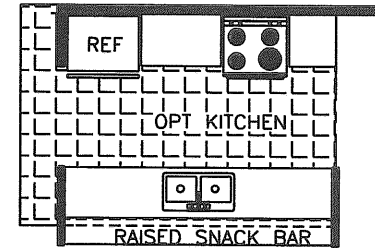

Tropic Isle

44' X 24' 2 FD, 2 BATH 44C2G(6)
 1026.7 SQ. FT. 24' WIDE
 1096.3 SQ. FT. 26' WIDE
 1166.0 SQ. FT. 28' WIDE

CATHEDRAL CEILING THROUGHOUT

*Homes Designed, Built & Serviced
 By NOBILITY HOMES*

MANUFACTURED IN ACCORDANCE WITH STANDARDS DEVELOPED AND ENFORCED BY HUD. DUE TO OUR CONTINUING PROGRAM OF PRODUCT IMPROVEMENT, PRICES AND SPECIFICATIONS ARE SUBJECT TO CHANGE WITHOUT NOTICE. SOME ITEMS SUCH AS TIRES, RIMS, AXLES, AND HITCHES MAY HAVE BEEN RECYCLED AFTER INSPECTION FOR SAFETY AND APPEARANCE. ALL DIMENSIONS ARE NOMINAL.