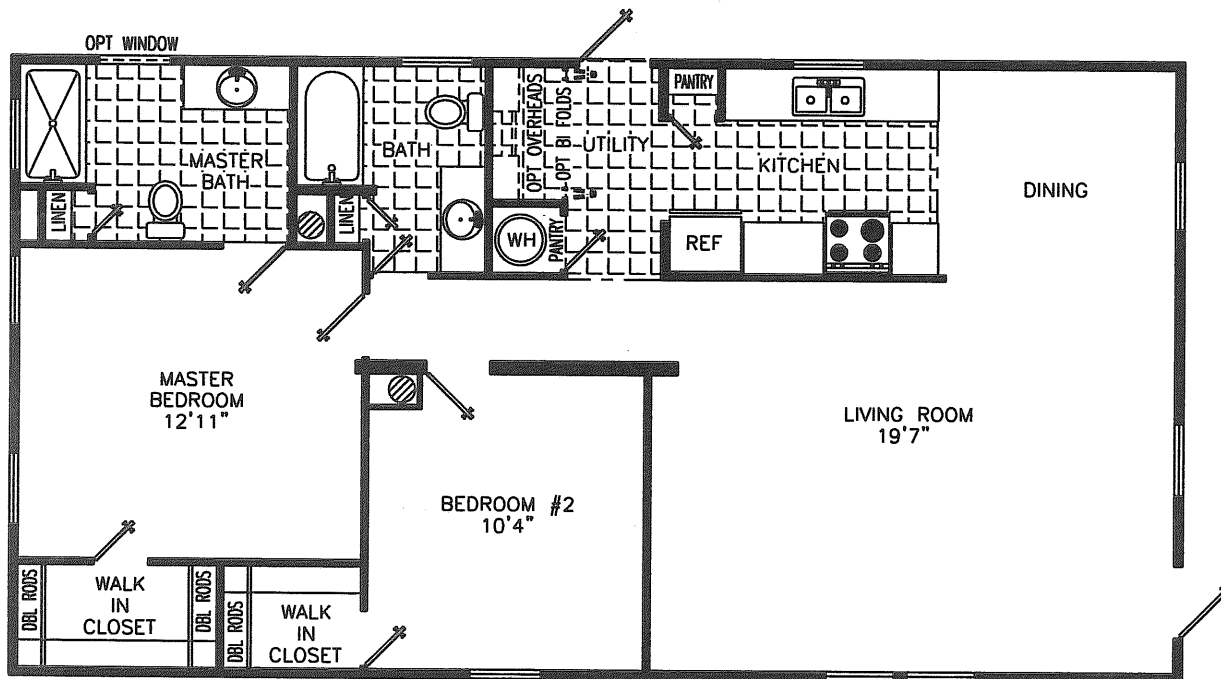

Tropic Isle

44' X 24' 2 FD, 2 BATH 44C2G(6)
 1026.7 SQ. FT. 24' WIDE
 1096.3 SQ. FT. 26' WIDE
 1166.0 SQ. FT. 28' WIDE

CATHEDRAL CEILING THROUGHOUT

*Homes Designed, Built & Serviced
 By NOBILITY HOMES*

MANUFACTURED IN ACCORDANCE WITH STANDARDS DEVELOPED AND ENFORCED BY HUD. DUE TO OUR CONTINUING PROGRAM OF PRODUCT IMPROVEMENT, PRICES AND SPECIFICATIONS ARE SUBJECT TO CHANGE WITHOUT NOTICE. SOME ITEMS SUCH AS TIRES, RIMS, AXLES, AND HITCHES MAY HAVE BEEN RECYCLED AFTER INSPECTION FOR SAFETY AND APPEARANCE. ALL DIMENSIONS ARE NOMINAL.