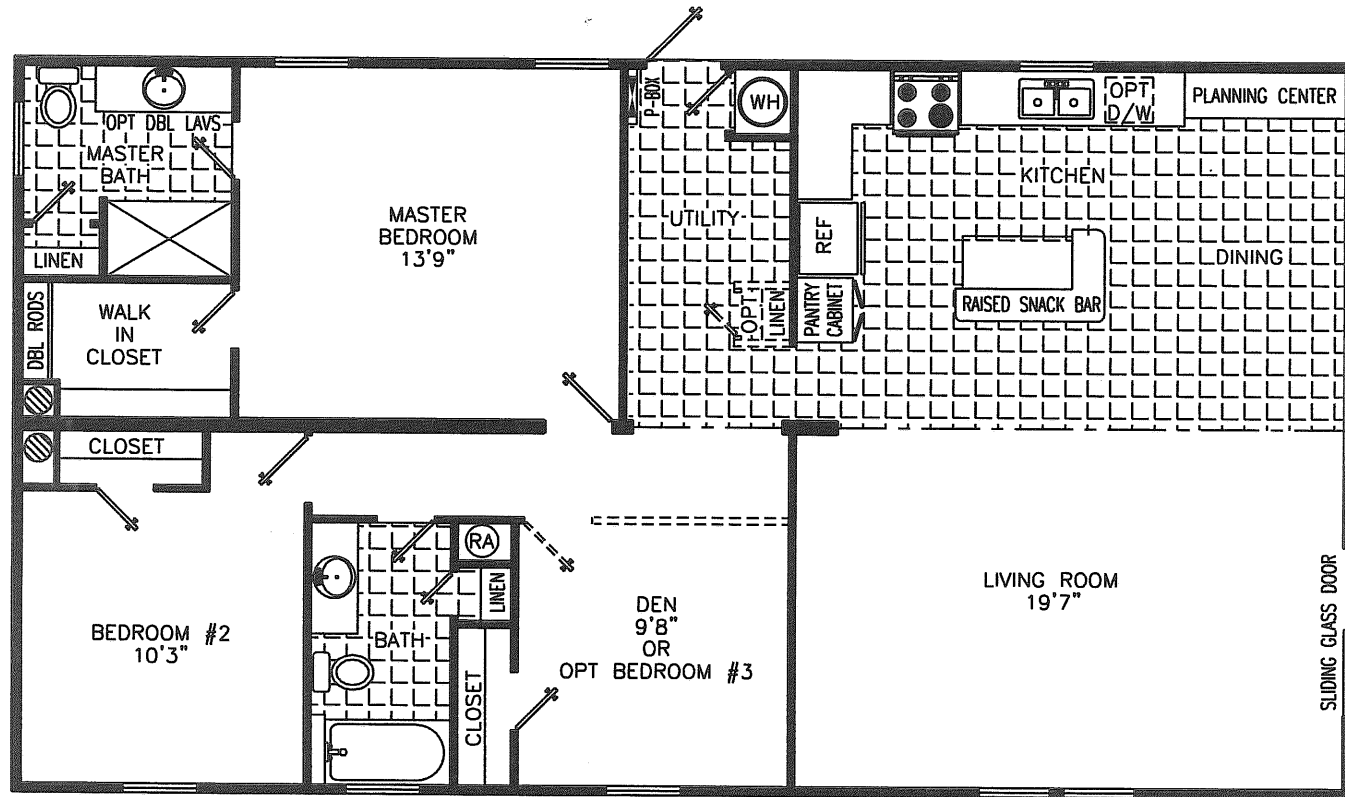

Tropic Isle

48' X 28' 3 FK, 2 BATH 48E3A

CATHEDRAL CEILING THROUGHOUT
1272 SQ. FT.

*Homes Designed, Built & Serviced
By NOBILITY HOMES*

MANUFACTURED IN ACCORDANCE WITH STANDARDS DEVELOPED AND ENFORCED BY HUD. DUE TO OUR CONTINUING PROGRAM OF PRODUCT IMPROVEMENT, PRICES AND SPECIFICATIONS ARE SUBJECT TO CHANGE WITHOUT NOTICE. SOME ITEMS SUCH AS TIRES, RIMS, AXLES, AND HITCHES MAY HAVE BEEN RECYCLED AFTER INSPECTION FOR SAFETY AND APPEARANCE. ALL DIMENSIONS ARE NOMINAL.