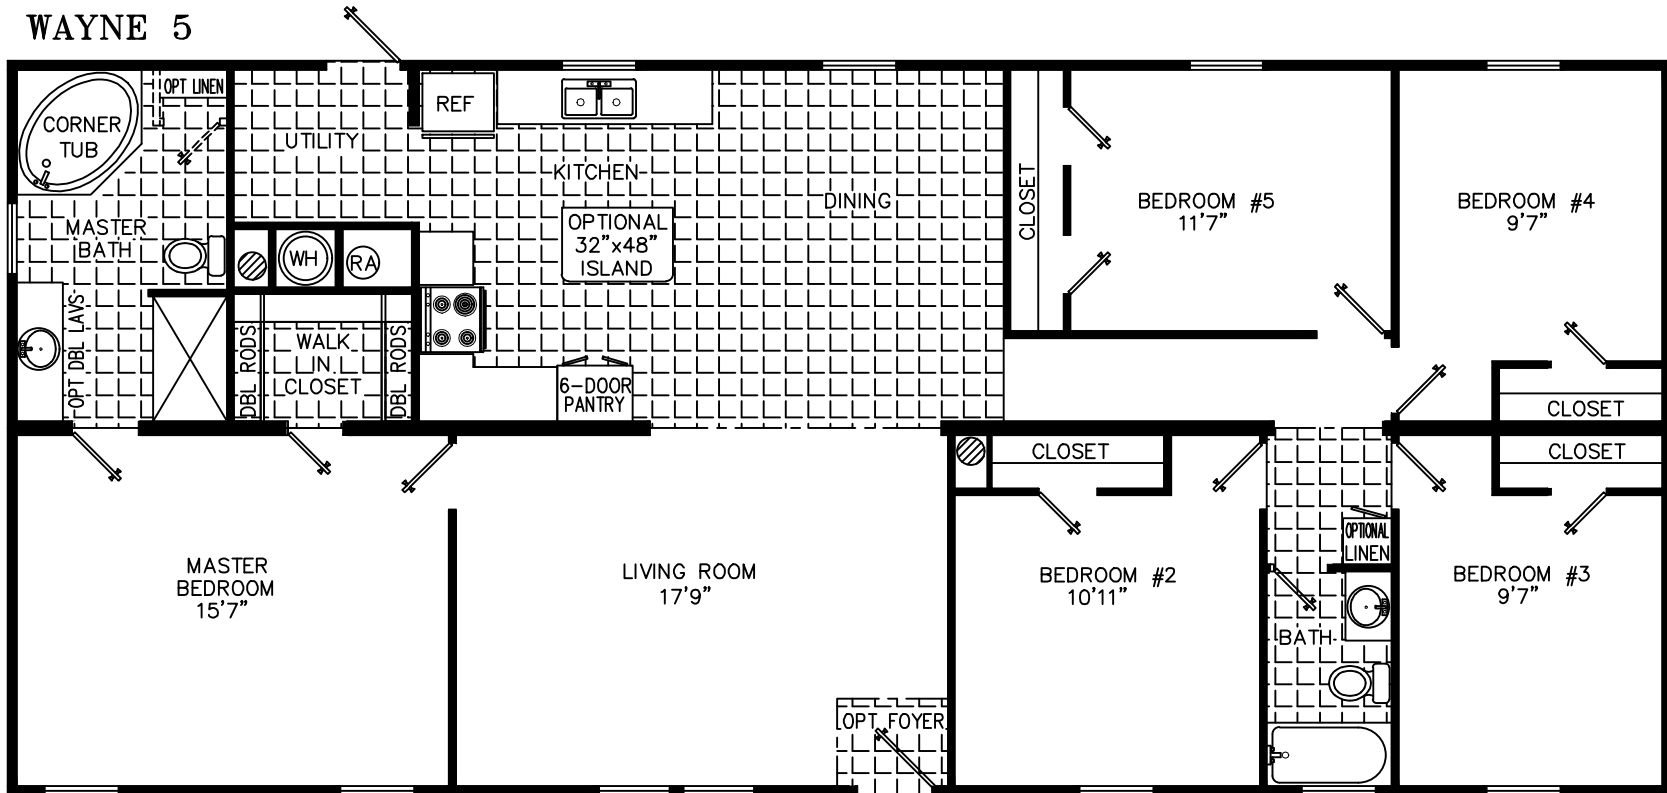

Prestige Home Centers

WAYNE 5

60' X 28' 5" F&R, 2 BATH 60E5D(2)
1590 SQ. FT.

CATHEDRAL CEILING THROUGHOUT

*Homes Designed, Built & Serviced
By NOBILITY HOMES*

MANUFACTURED IN ACCORDANCE WITH STANDARDS DEVELOPED AND ENFORCED BY HUD. DUE TO OUR CONTINUING PROGRAM OF PRODUCT IMPROVEMENT, PRICES AND SPECIFICATIONS ARE SUBJECT TO CHANGE WITHOUT NOTICE. SOME ITEMS SUCH AS TIRES, RIMS, AXLES AND HITCHES MAY HAVE BEEN RECYCLED AFTER INSPECTION FOR SAFETY AND APPEARANCE. ALL DIMENSIONS ARE NOMINAL.